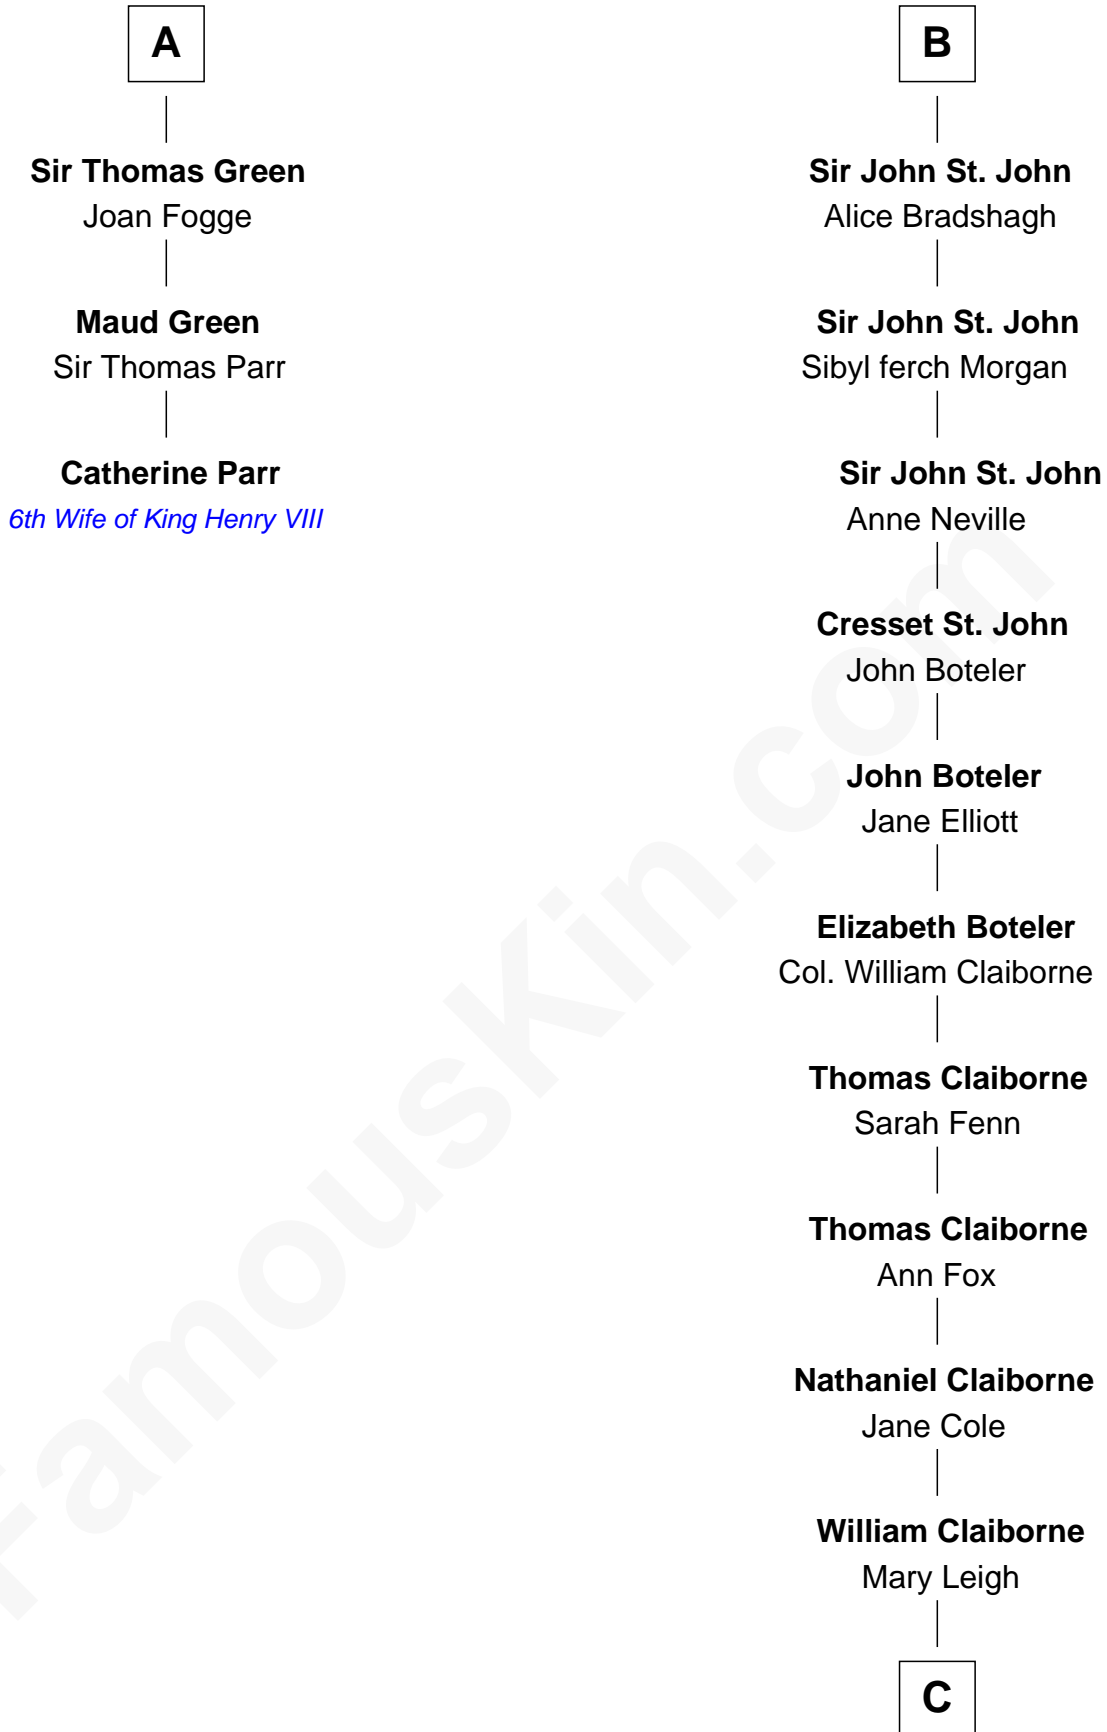

# FamousKin.com Relationship Chart of

**Catherine Parr**

*6th Wife of King Henry VIII*

9th cousin 12 times removed of

**Liz Claiborne**

*Fashion Designer and Founder of Liz Claiborne Inc.*

**C**

|  
**William Charles Cole Claiborne**

Clarisse Duralde

|  
**William Charles Cole Claiborne**

Louise de Balathier

|  
**Fernand Claiborne**

Marie Louise Villeré

|  
**Omer Villere Claiborne**

Carolyn Louise Fenner

|  
**Liz Claiborne**