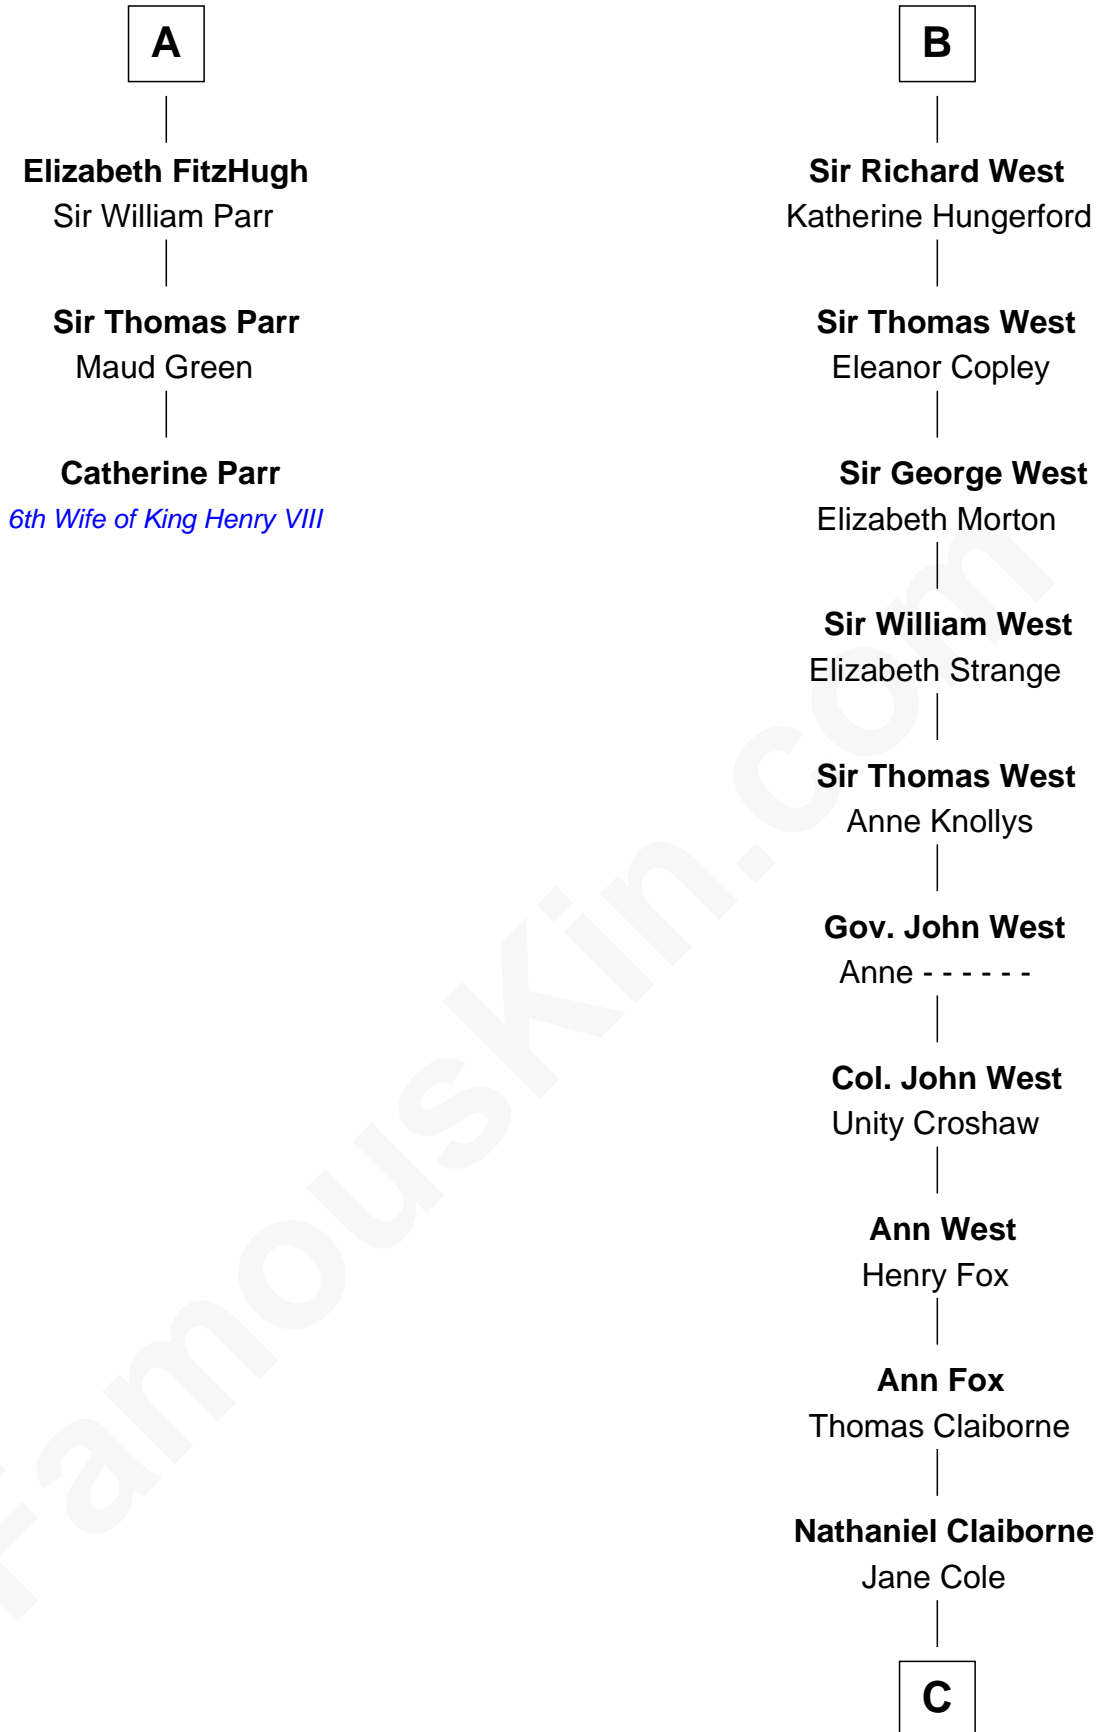

# FamousKin.com Relationship Chart of

**Catherine Parr**

*6th Wife of King Henry VIII*

9th cousin 9 times removed of

**William C. C. Claiborne**

*1st Governor of Louisiana*

**Alan la Zouche**

Ellen de Quincy