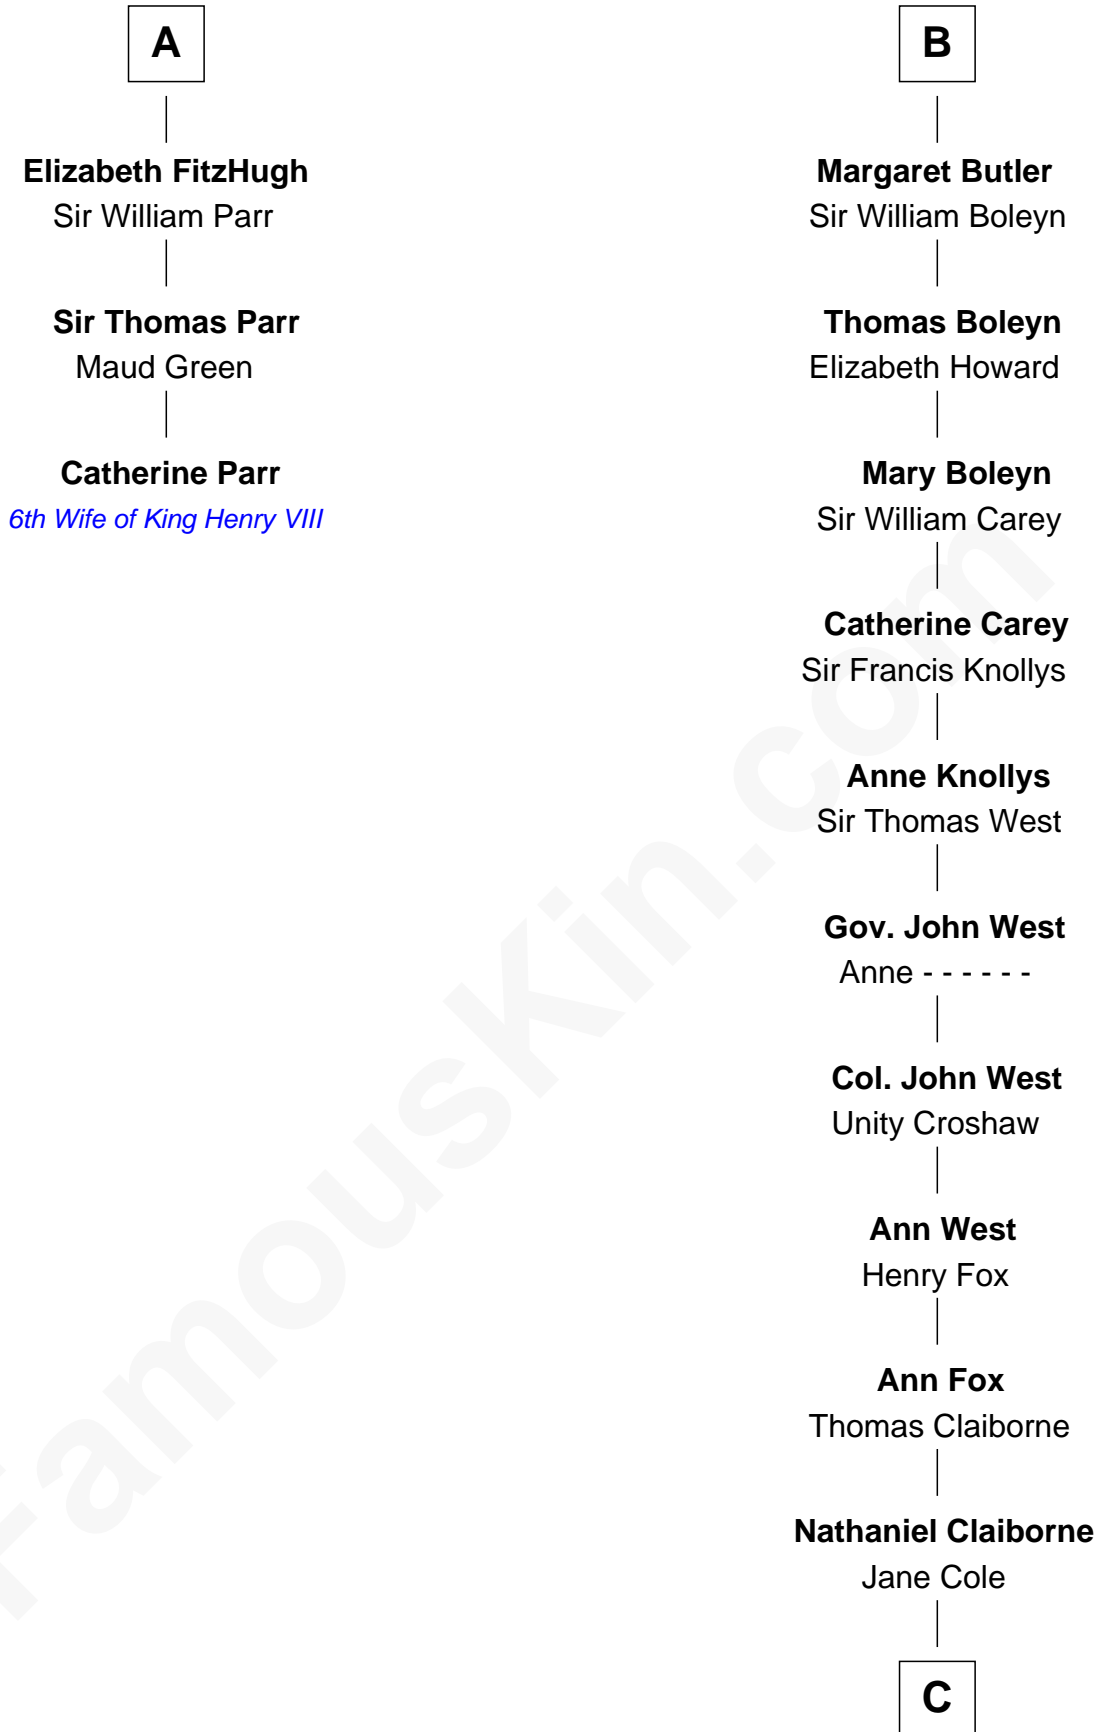

FamousKin.com Relationship Chart of

Catherine Parr

6th Wife of King Henry VIII

9th cousin 9 times removed of

William C. C. Claiborne

1st Governor of Louisiana

C

William Claiborne

Mary Leigh

William C. C. Claiborne

1st Governor of Louisiana

FamousKin.com