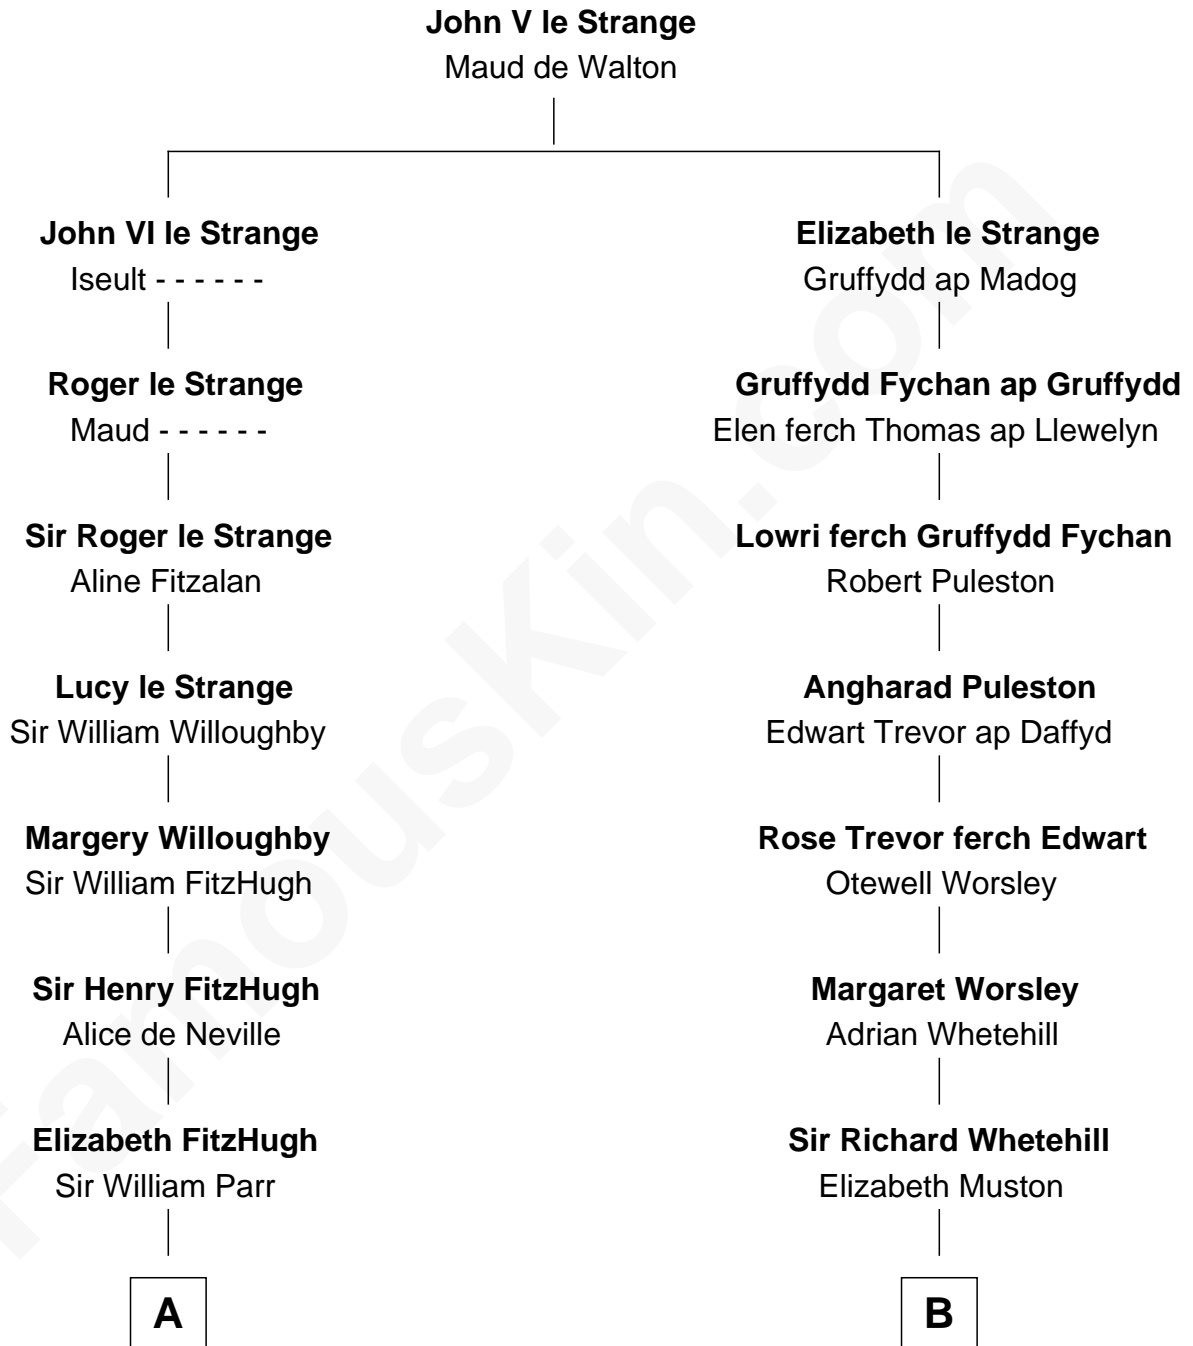

FamousKin.com Relationship Chart of

Catherine Parr

6th Wife of King Henry VIII

8th cousin 13 times removed of

Bill Gates

Founder of Microsoft

C

—
Louise Marie Woodworth

Thomas George Maxwell

—
James W. Maxwell

Belle Oakley

—
James Willard Maxwell

Adelle Thompson

—
Mary A. Maxwell

William Henry Gates

—
Bill Gates