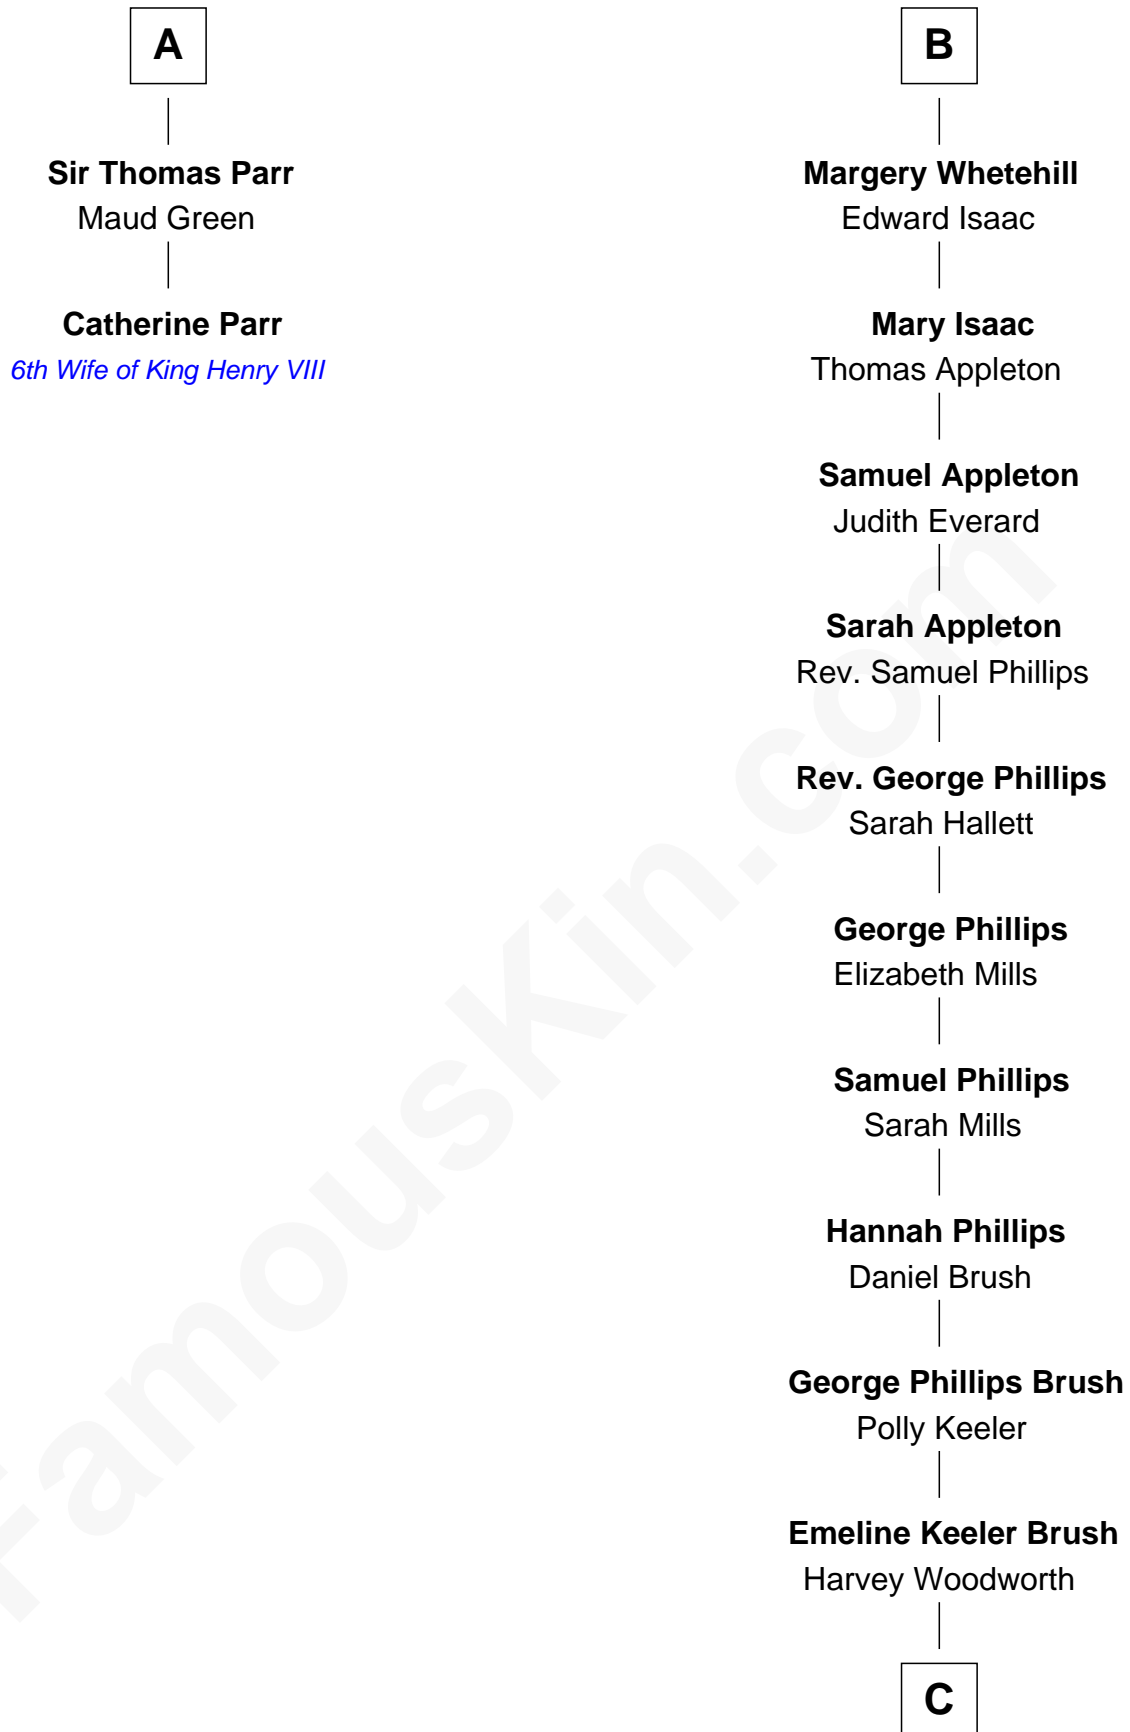

FamousKin.com Relationship Chart of

Catherine Parr

6th Wife of King Henry VIII

8th cousin 13 times removed of

Bill Gates

Founder of Microsoft

C

—
Louise Marie Woodworth

Thomas George Maxwell

—
James W. Maxwell

Belle Oakley

—
James Willard Maxwell

Adelle Thompson

—
Mary A. Maxwell

William Henry Gates

—
Bill Gates

Founder of Microsoft