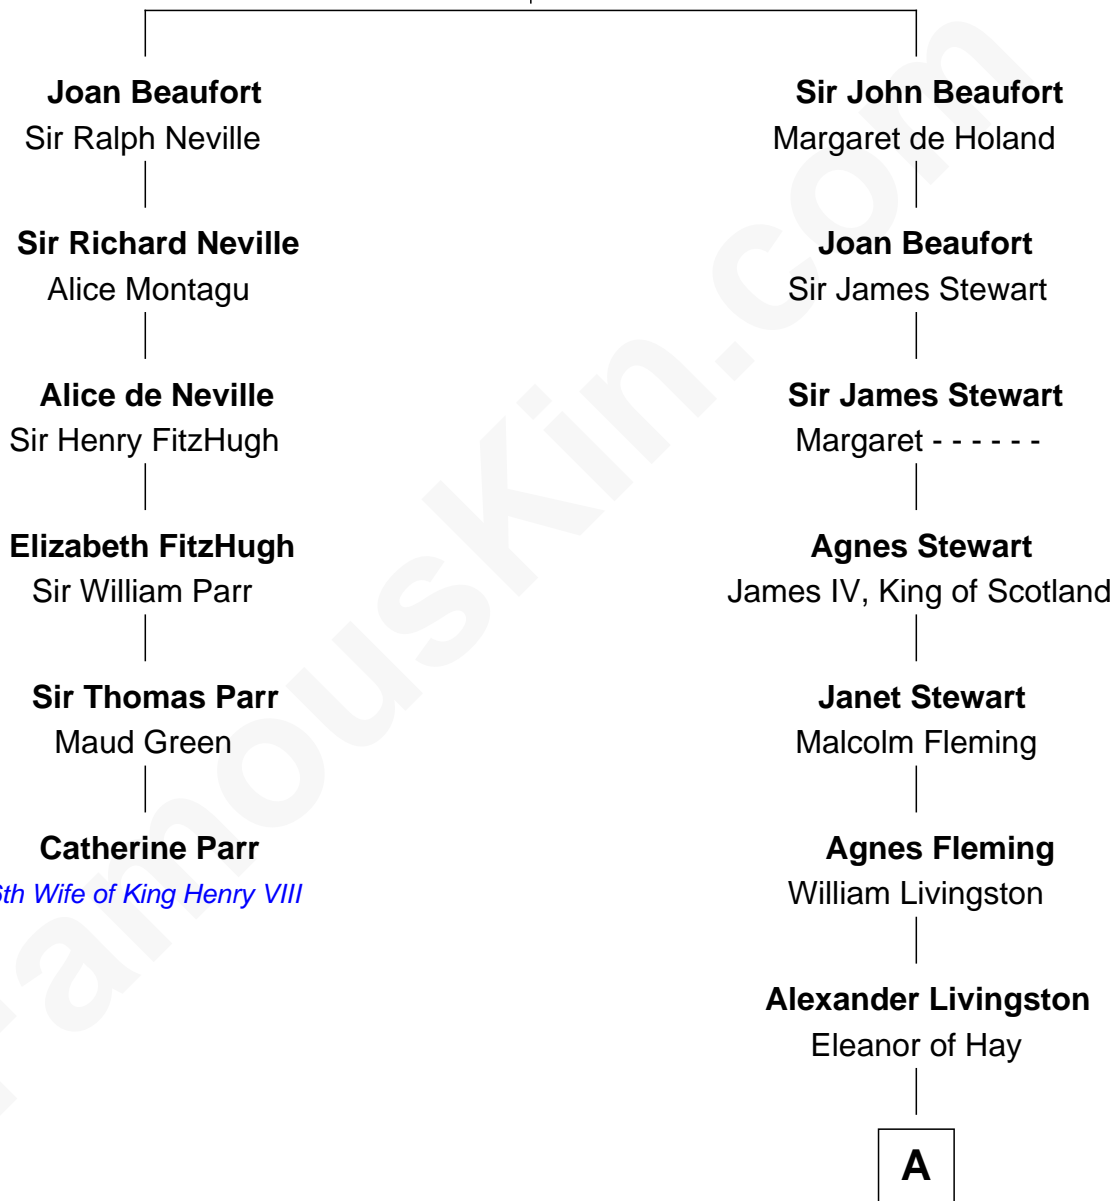

FamousKin.com Relationship Chart of

Catherine Parr

6th Wife of King Henry VIII

5th cousin 13 times removed of

Howard Dean

79th Governor of Vermont

John of Gaunt

Katherine Roet

A

Alexander Livingston

Elizabeth Gordon

George Livingston

Elizabeth Maule

Alexander Livingston

Anne Graham

Mary Livingston