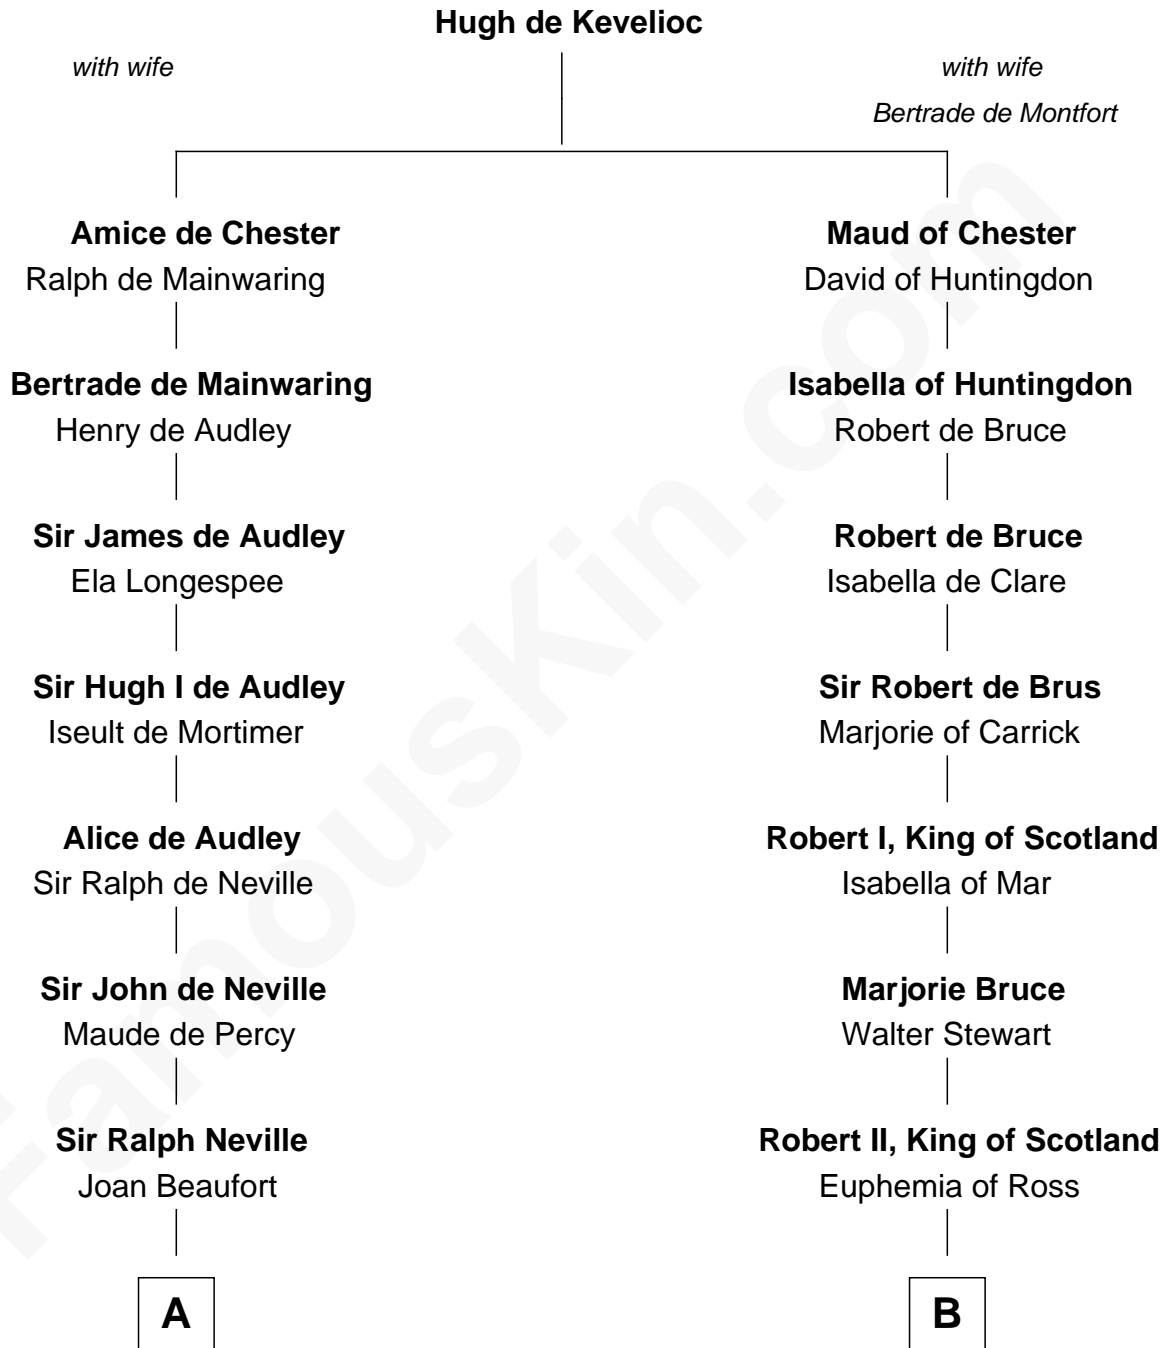

# FamousKin.com Relationship Chart of

**Catherine Parr**

*6th Wife of King Henry VIII*

11th cousin 7 times removed of

**Patrick Henry**

*1st and 6th Governor of Virginia*

C

**John Henry**  
Mrs. Sarah Winston Syme

**Patrick Henry**  
*1st & 6th Gov. of Virginia*

FamousKin.com