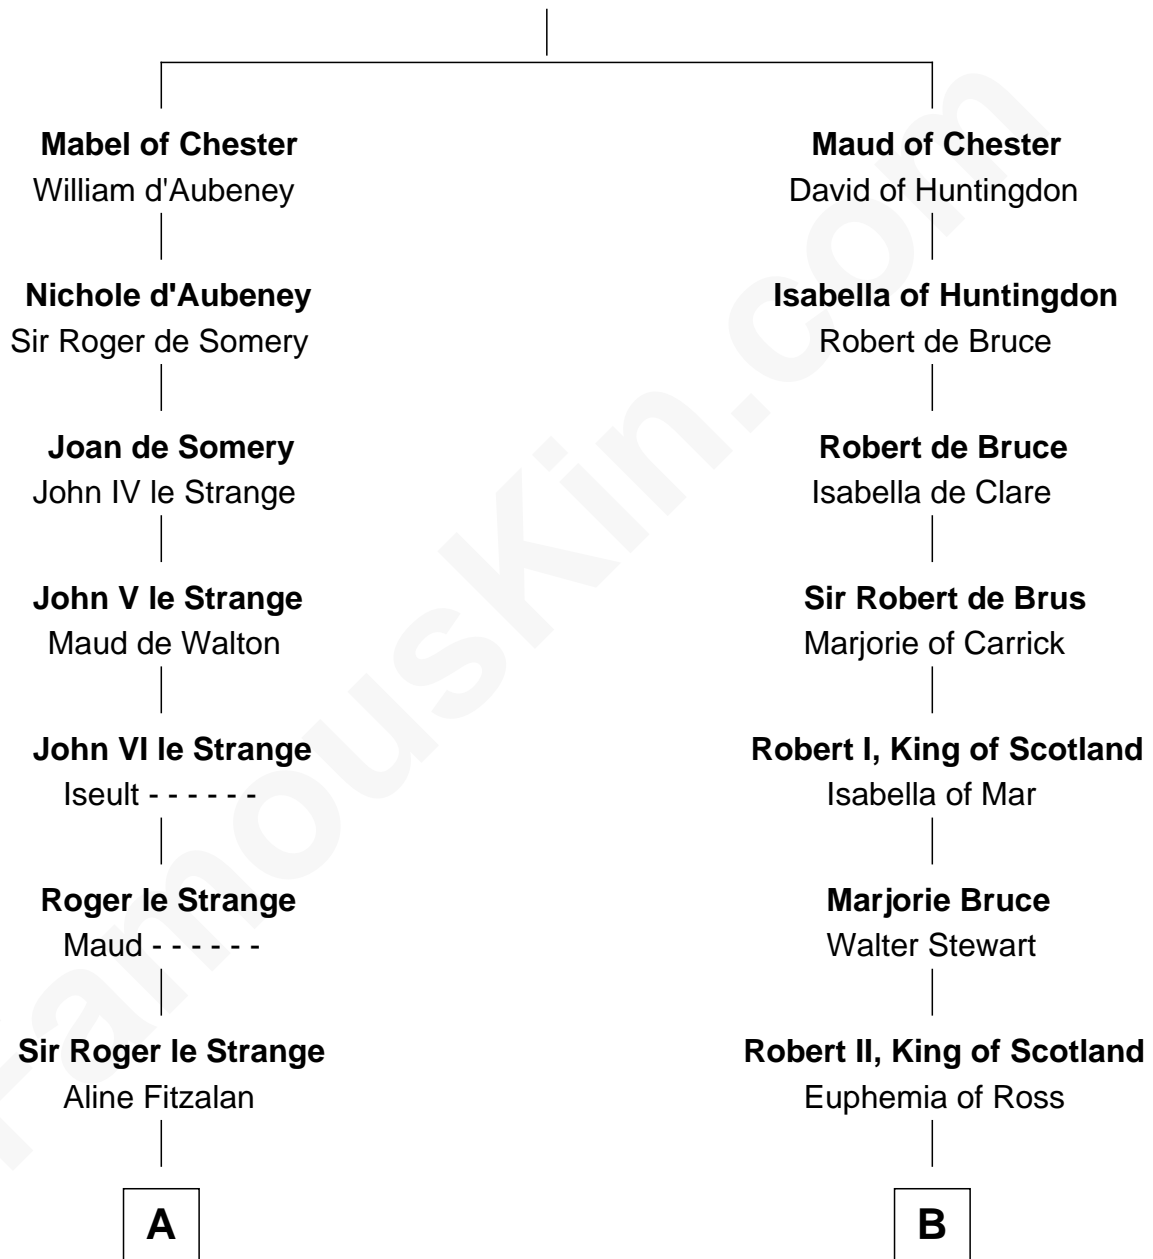

# FamousKin.com Relationship Chart of

**Catherine Parr**

*6th Wife of King Henry VIII*

12th cousin 6 times removed of

**Patrick Henry**

*1st and 6th Governor of Virginia*

**Bertrade de Montfort**

Hugh de Kevelioc

**C**

**John Henry**  
Mrs. Sarah Winston Syme

**Patrick Henry**  
*1st & 6th Gov. of Virginia*

FamousKin.com