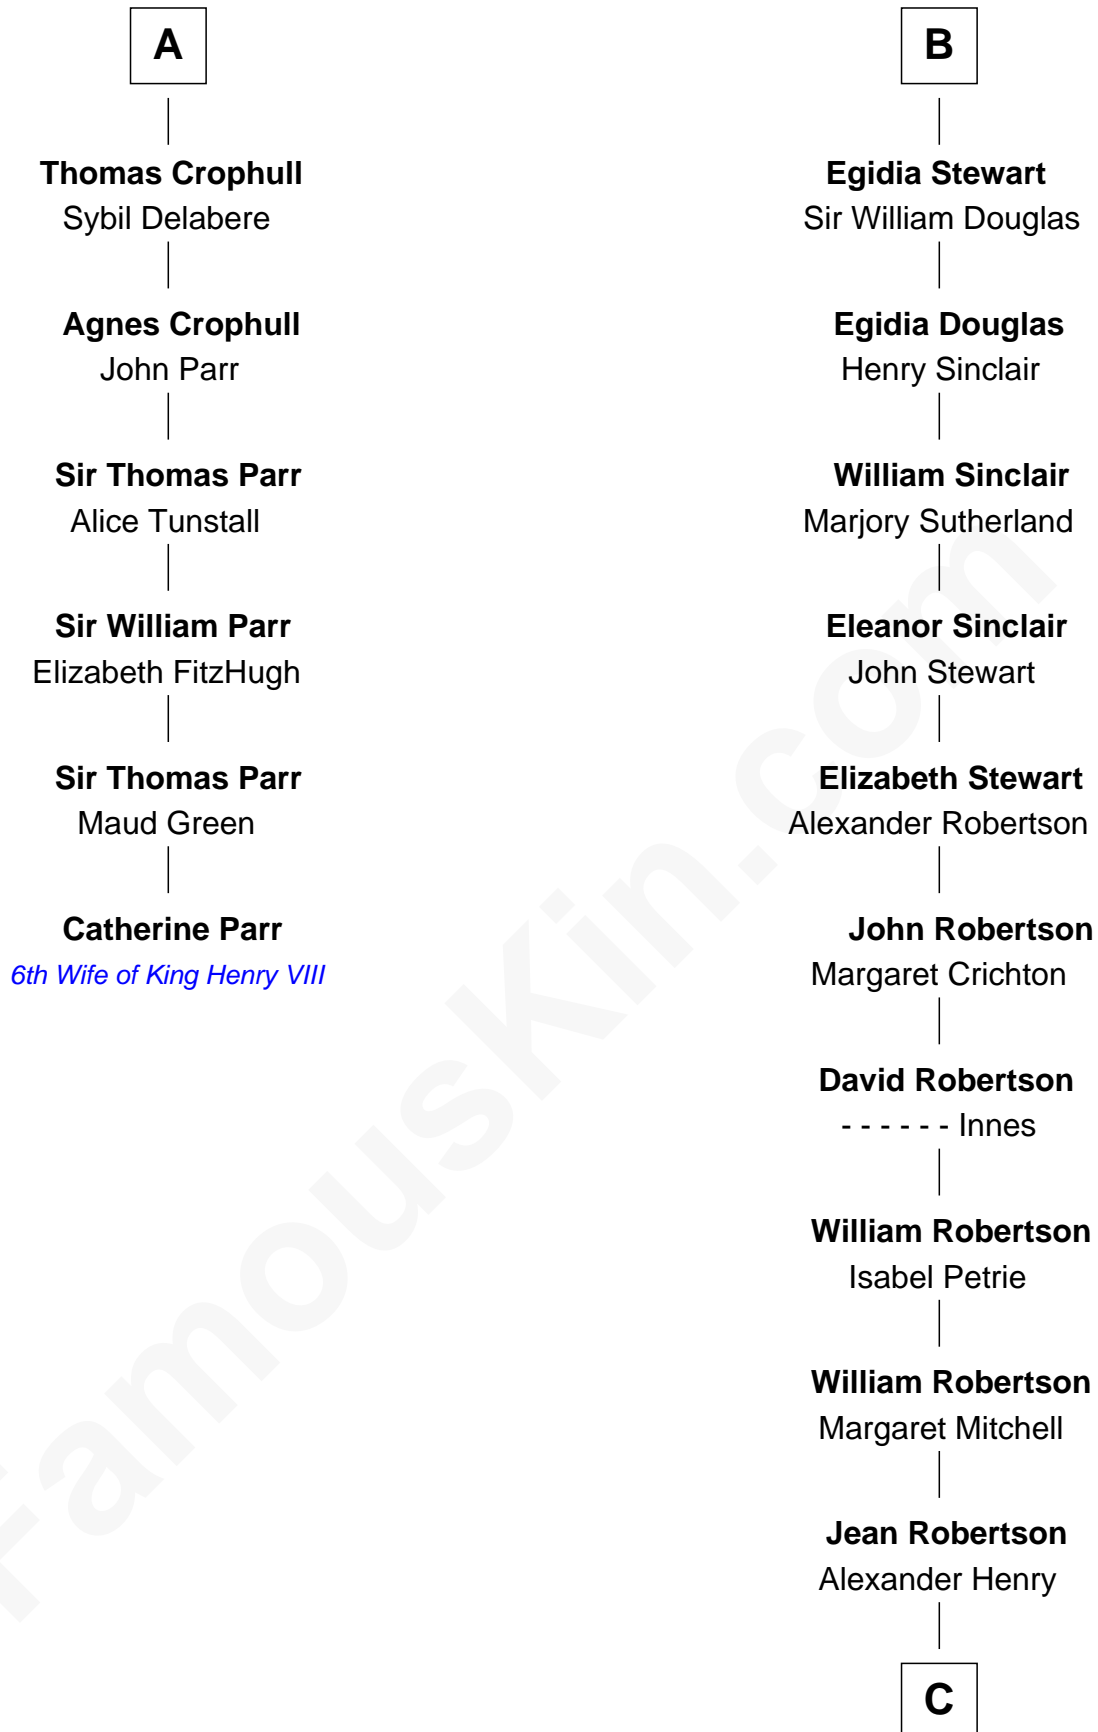

## Relationship Chart of

**Catherine Parr**

*6th Wife of King Henry VIII*

12th cousin 6 times removed of

**Patrick Henry**

*1st and 6th Governor of Virginia*

**Henry of Huntingdon**

Ada de Warenne

Maud of Chester

**Isabella of Huntingdon**

Robert de Bruce

**Robert de Bruce**

Isabella de Clare

**Sir Robert de Brus**

Marjorie of Carrick

**Robert I, King of Scotland**

Isabella of Mar

**Marjorie Bruce**

Walter Stewart

**Robert II, King of Scotland**

Euphemia of Ross

**B**

C

**John Henry**  
Mrs. Sarah Winston Syme