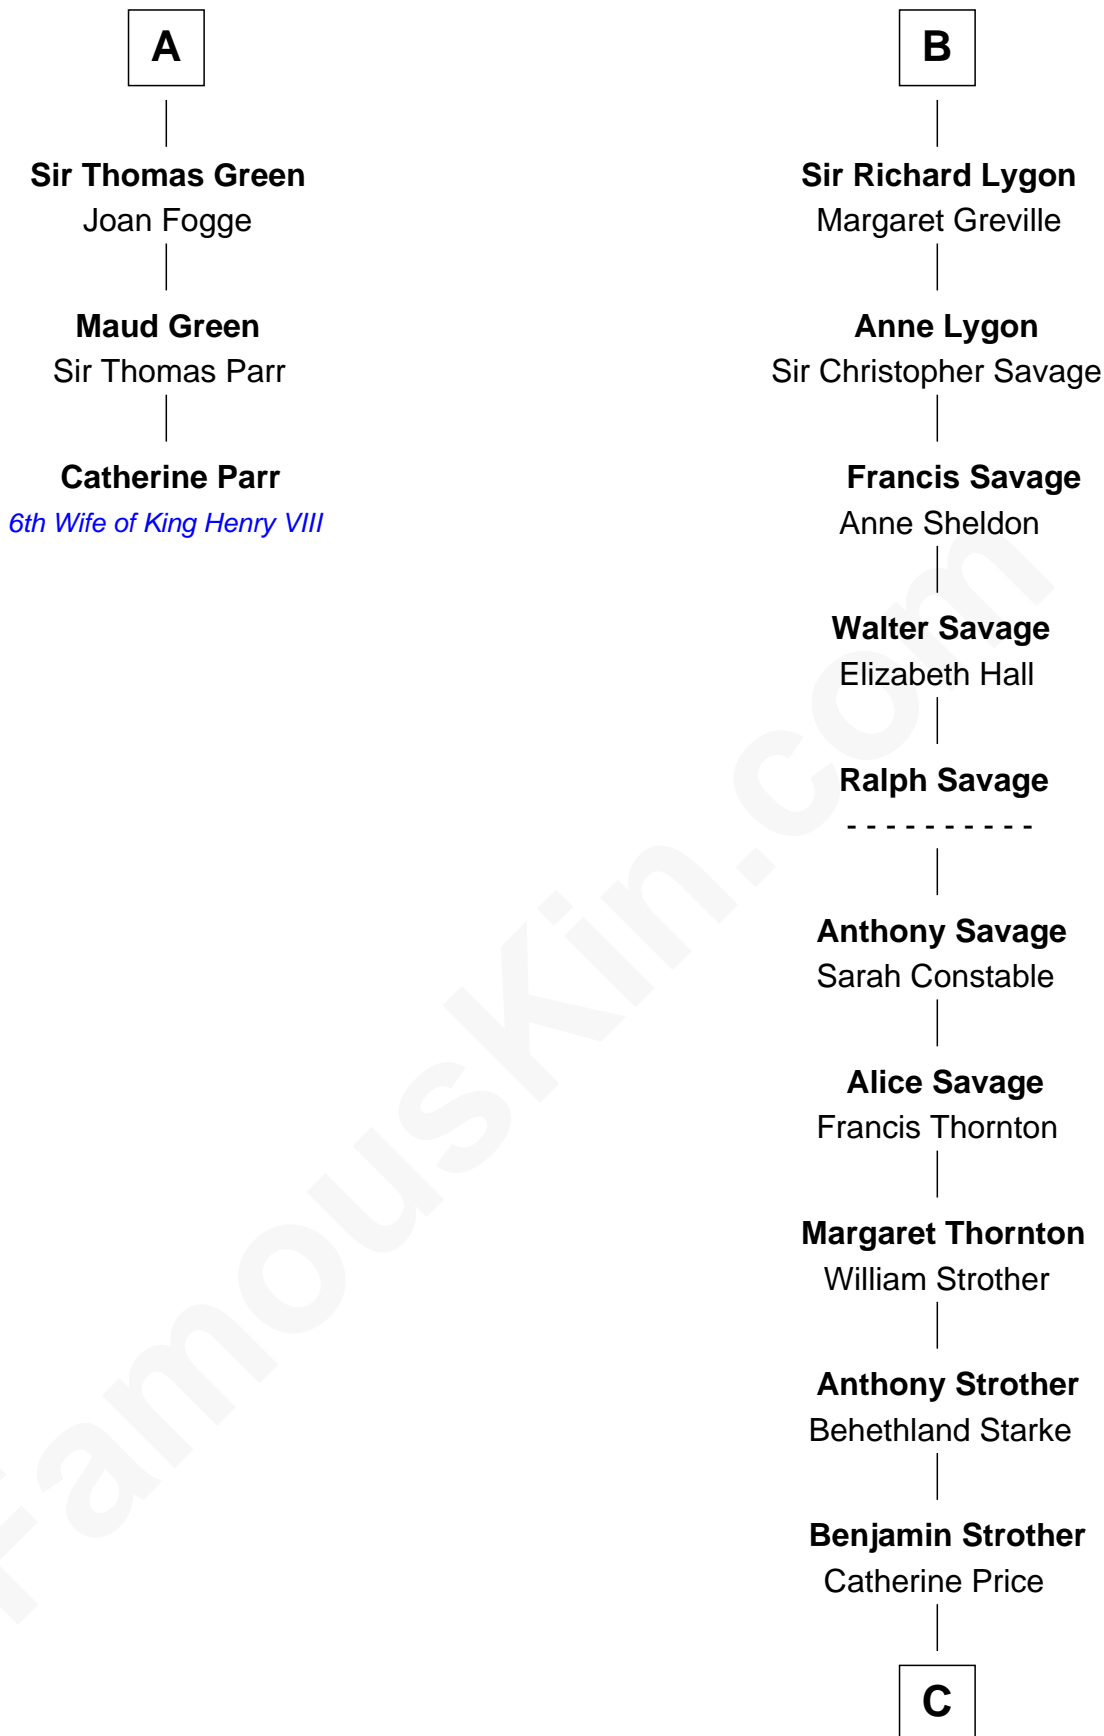

FamousKin.com Relationship Chart of Catherine Parr

6th Wife of King Henry VIII

9th cousin 12 times removed of

Randolph Scott
Movie Actor

C

—
Catherine Price Strother

Joseph Minor Crane

—
John William Crane

Margaret Ann Sadler

—
Joseph Minor Crane

Lavinia Lionberger

—
Lucy Lionberger Crane

George Grant Scott

—
Randolph Scott

Movie Actor

FamousKin.com