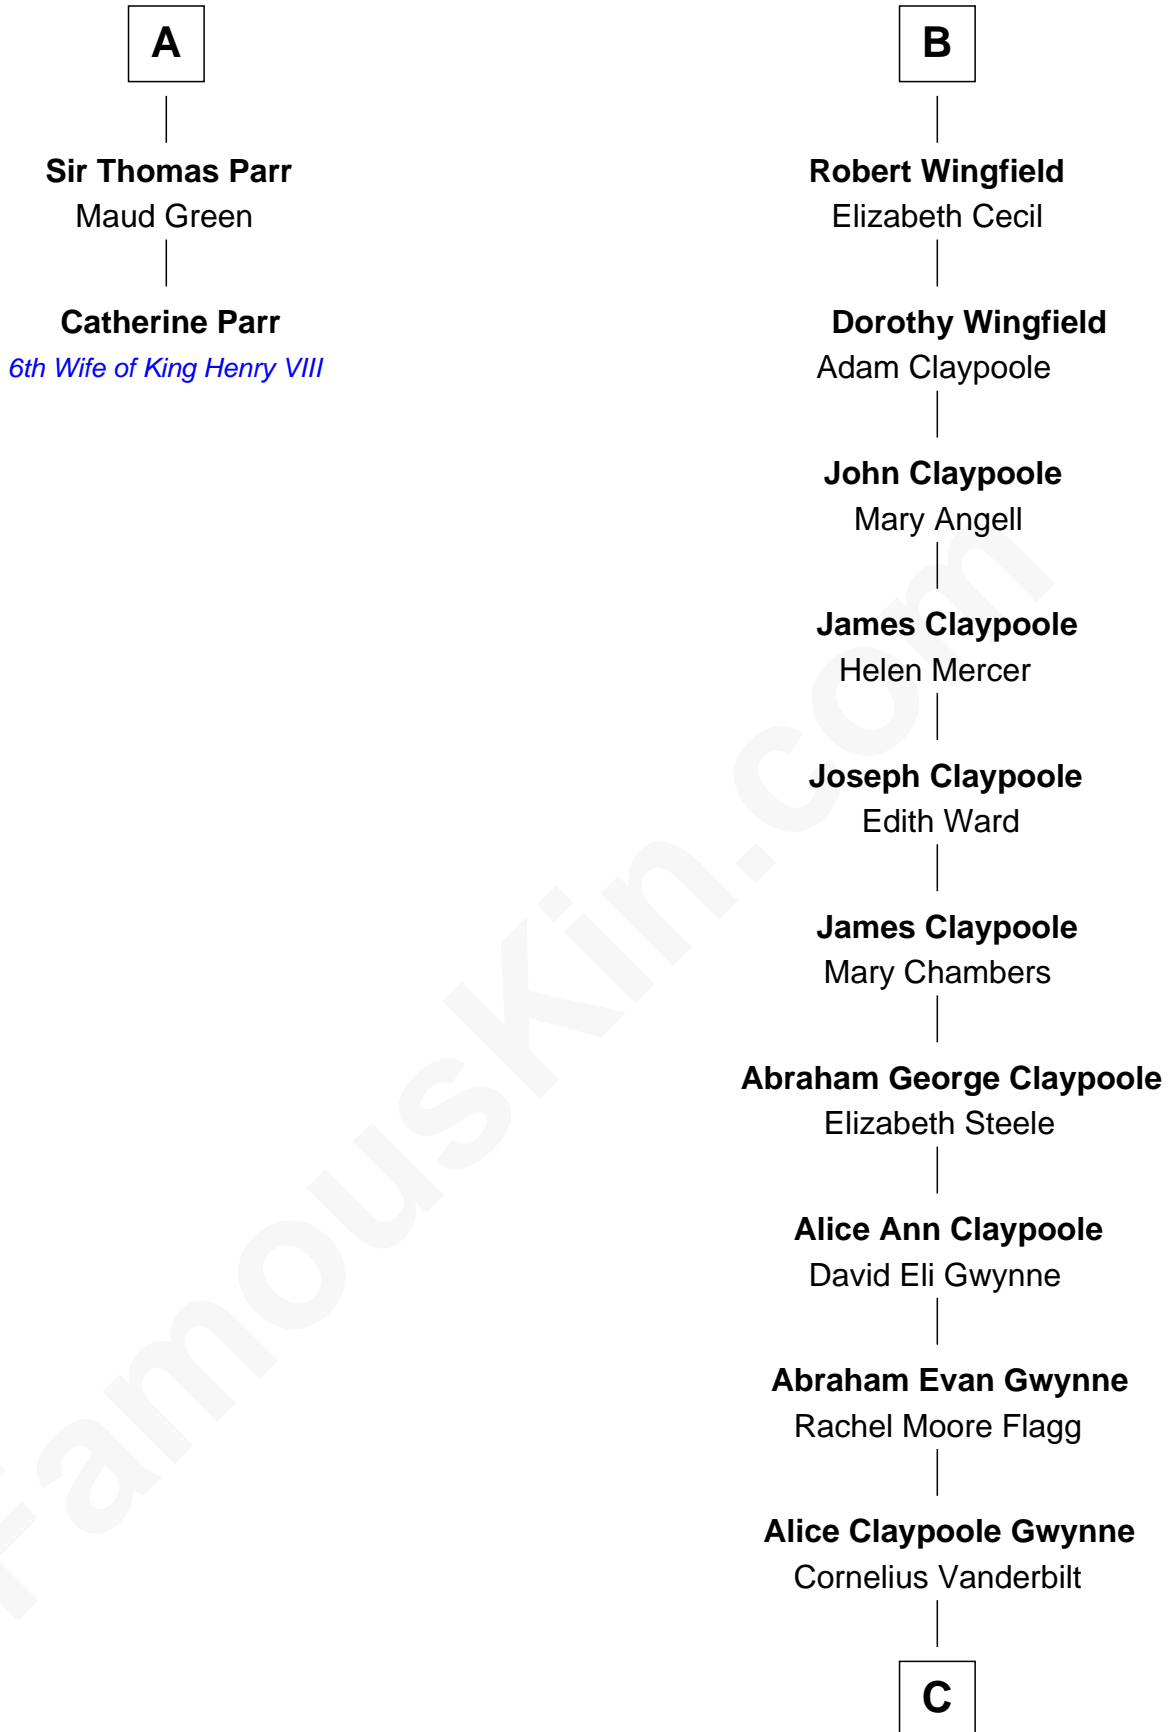

# FamousKin.com Relationship Chart of

**Catherine Parr**

*6th Wife of King Henry VIII*

8th cousin 11 times removed of

**Anderson Cooper**

*Television Journalist*

C

Reginald Claypoole Vanderbilt

Gloria Maria Mercedes Morgan

Gloria Laura Morgan Vanderbilt

Wyatt Emory Cooper

Anderson Cooper

*Television Journalist*

FamousKin.com