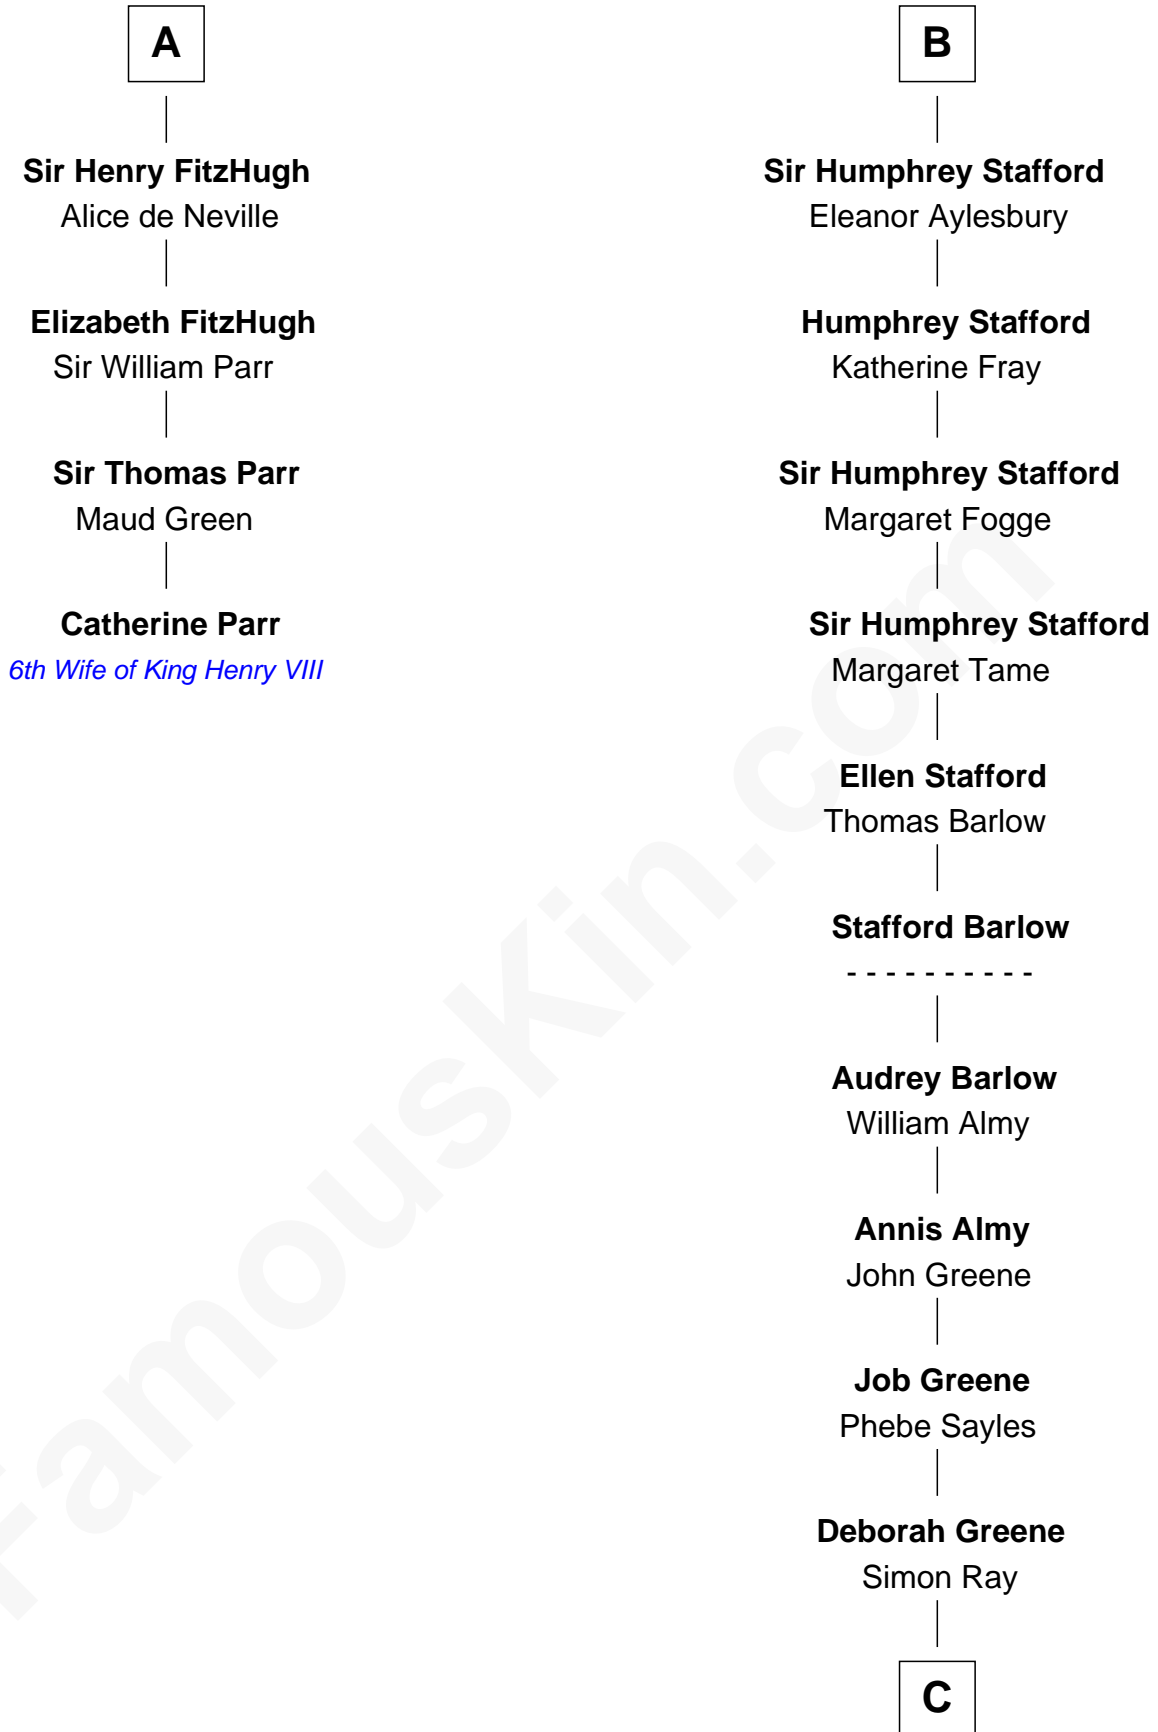

FamousKin.com Relationship Chart of

Catherine Parr

6th Wife of King Henry VIII

10th cousin 10 times removed of

Julia (Ward) Howe

Author of "The Battle Hymn of the Republic"

Sir Roger de Somery

Nichole d'Aubenev

C

—
Anna Ray

Samuel Ward

—
Samuel Ward

Phebe Greene

—
Samuel Ward

Julia Rush Cutler

—
Julia (Ward) Howe