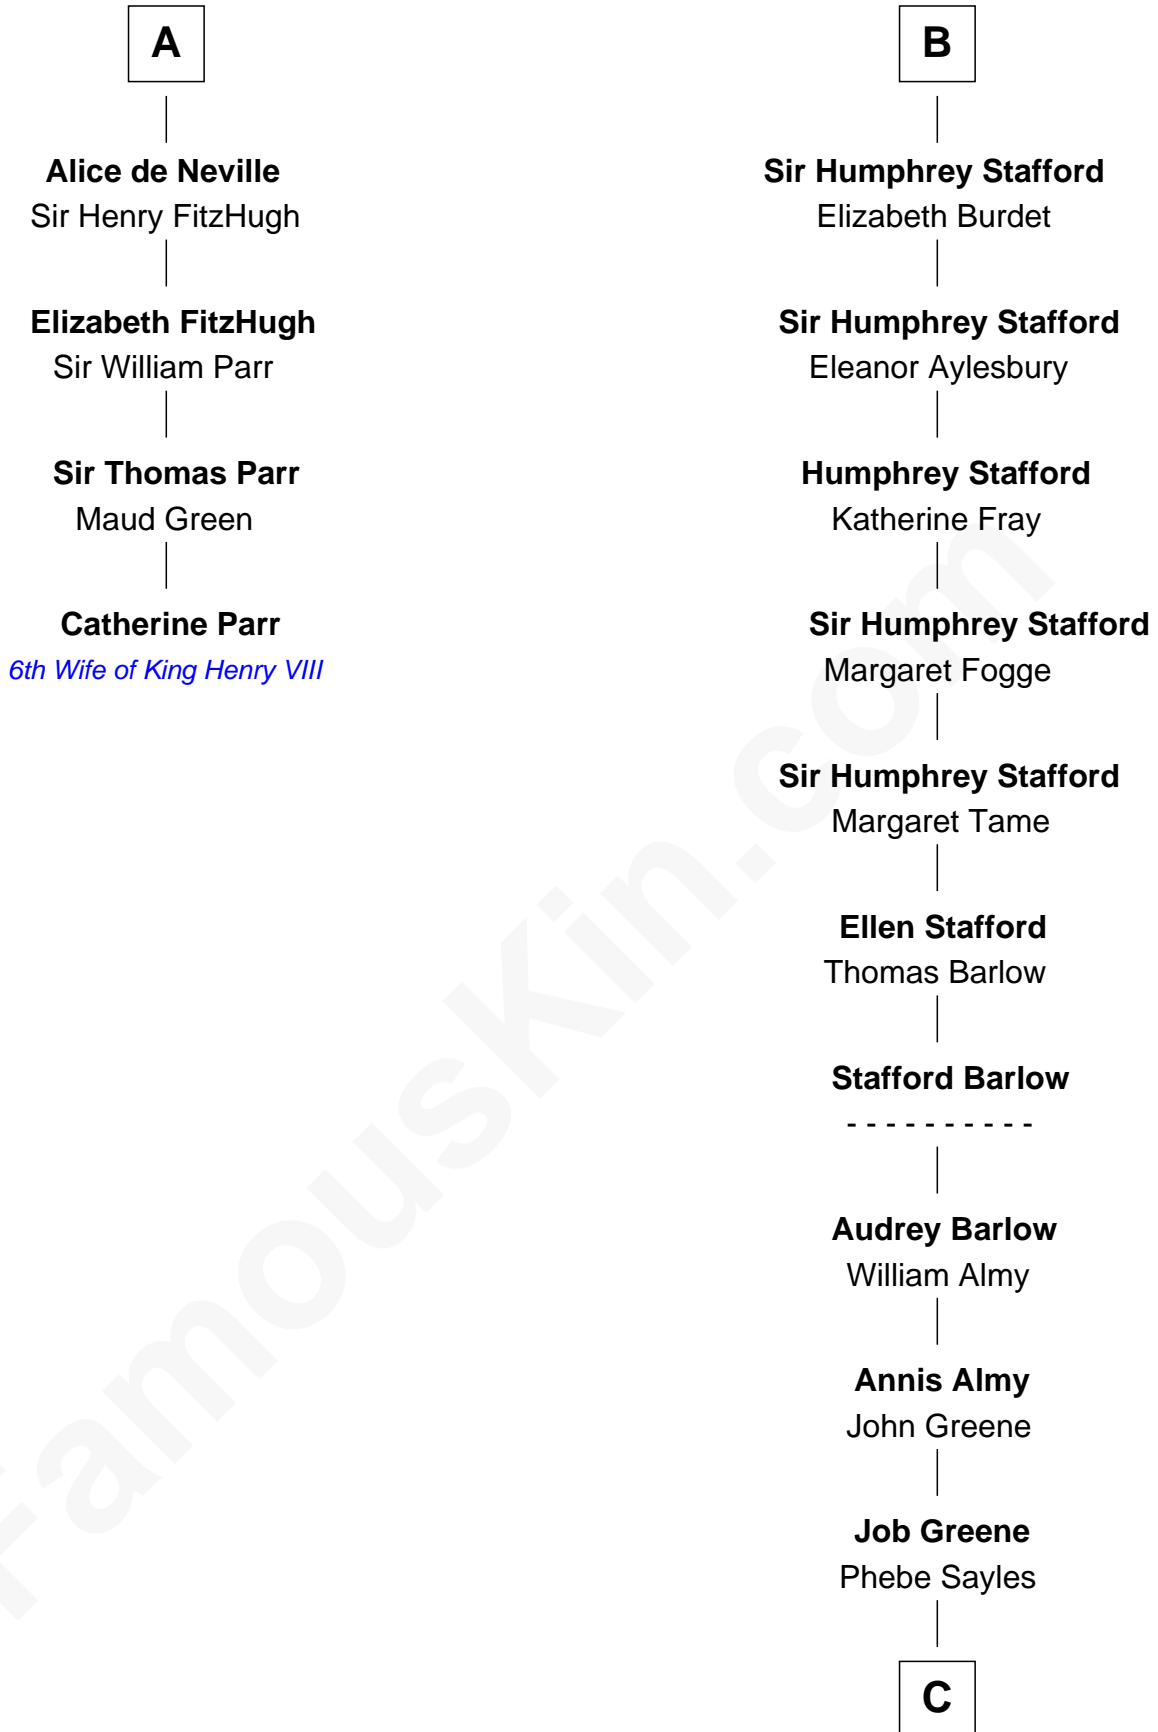

FamousKin.com Relationship Chart of

Catherine Parr

6th Wife of King Henry VIII

10th cousin 11 times removed of

Julia (Ward) Howe

Author of "The Battle Hymn of the Republic"

C

Deborah Greene

Simon Ray

Anna Ray

Samuel Ward

Samuel Ward

Phebe Greene

Samuel Ward

Julia Rush Cutler

Julia (Ward) Howe

American Poet

FamousKin.com