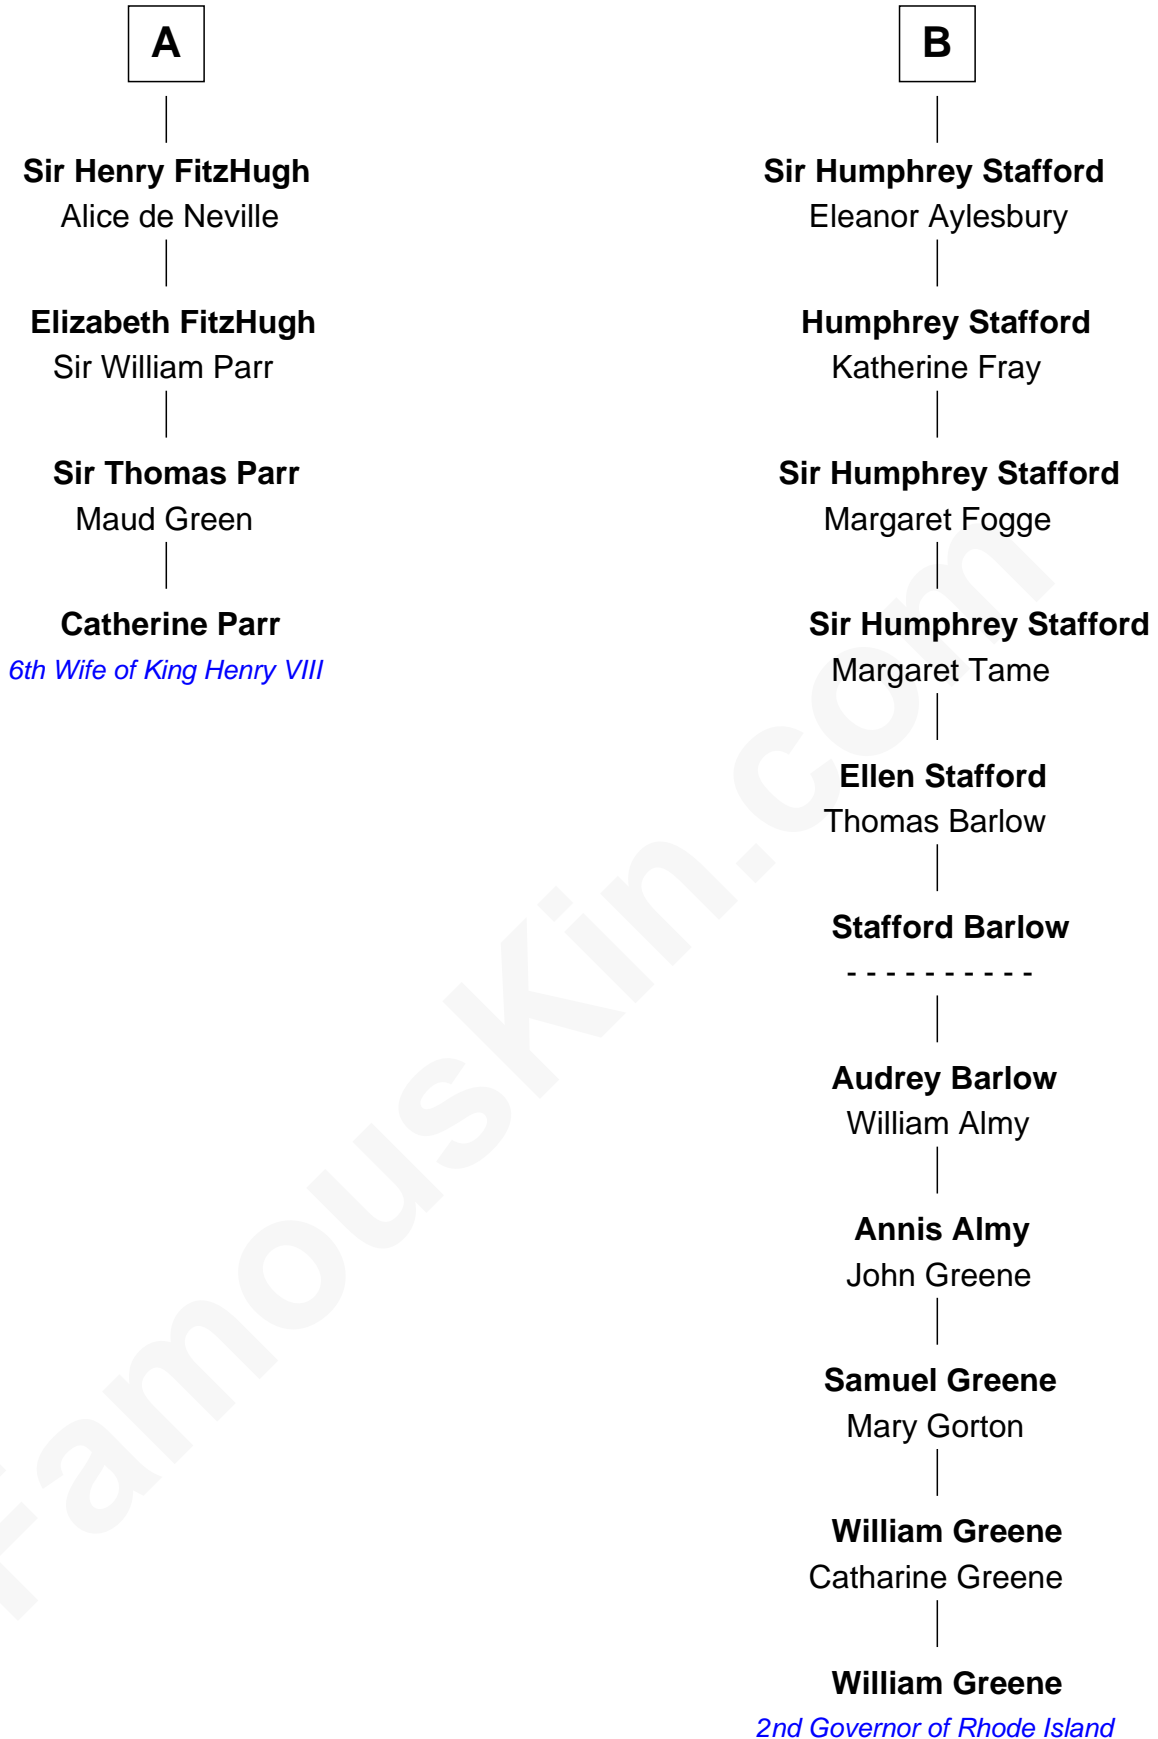

# FamousKin.com Relationship Chart of

**Catherine Parr**

*6th Wife of King Henry VIII*

10th cousin 7 times removed of

**William Greene**

*2nd Governor of Rhode Island*

**Sir Roger de Somery**

Nichole d'Aubenev

**Sir Roger le Strange**

Aline Fitzalan

**Lucy le Strange**

Sir William Willoughby

**Margery Willoughby**

Sir William FitzHugh

**A**

**Margaret de Somery**

Ralph Basset

**Ralph Basset**

Hawise - - - - -

**Margaret Basset**

Edmund de Stafford

**Ralph de Stafford**

Katherine de Hastang

**Margaret Stafford**

Sir John Stafford

**Ralph Stafford**

Maud de Hastang

**Sir Humphrey Stafford**

Elizabeth Burdet

**B**

William Greene photo by [Sarnold17](#) (CC BY-SA 3.0)