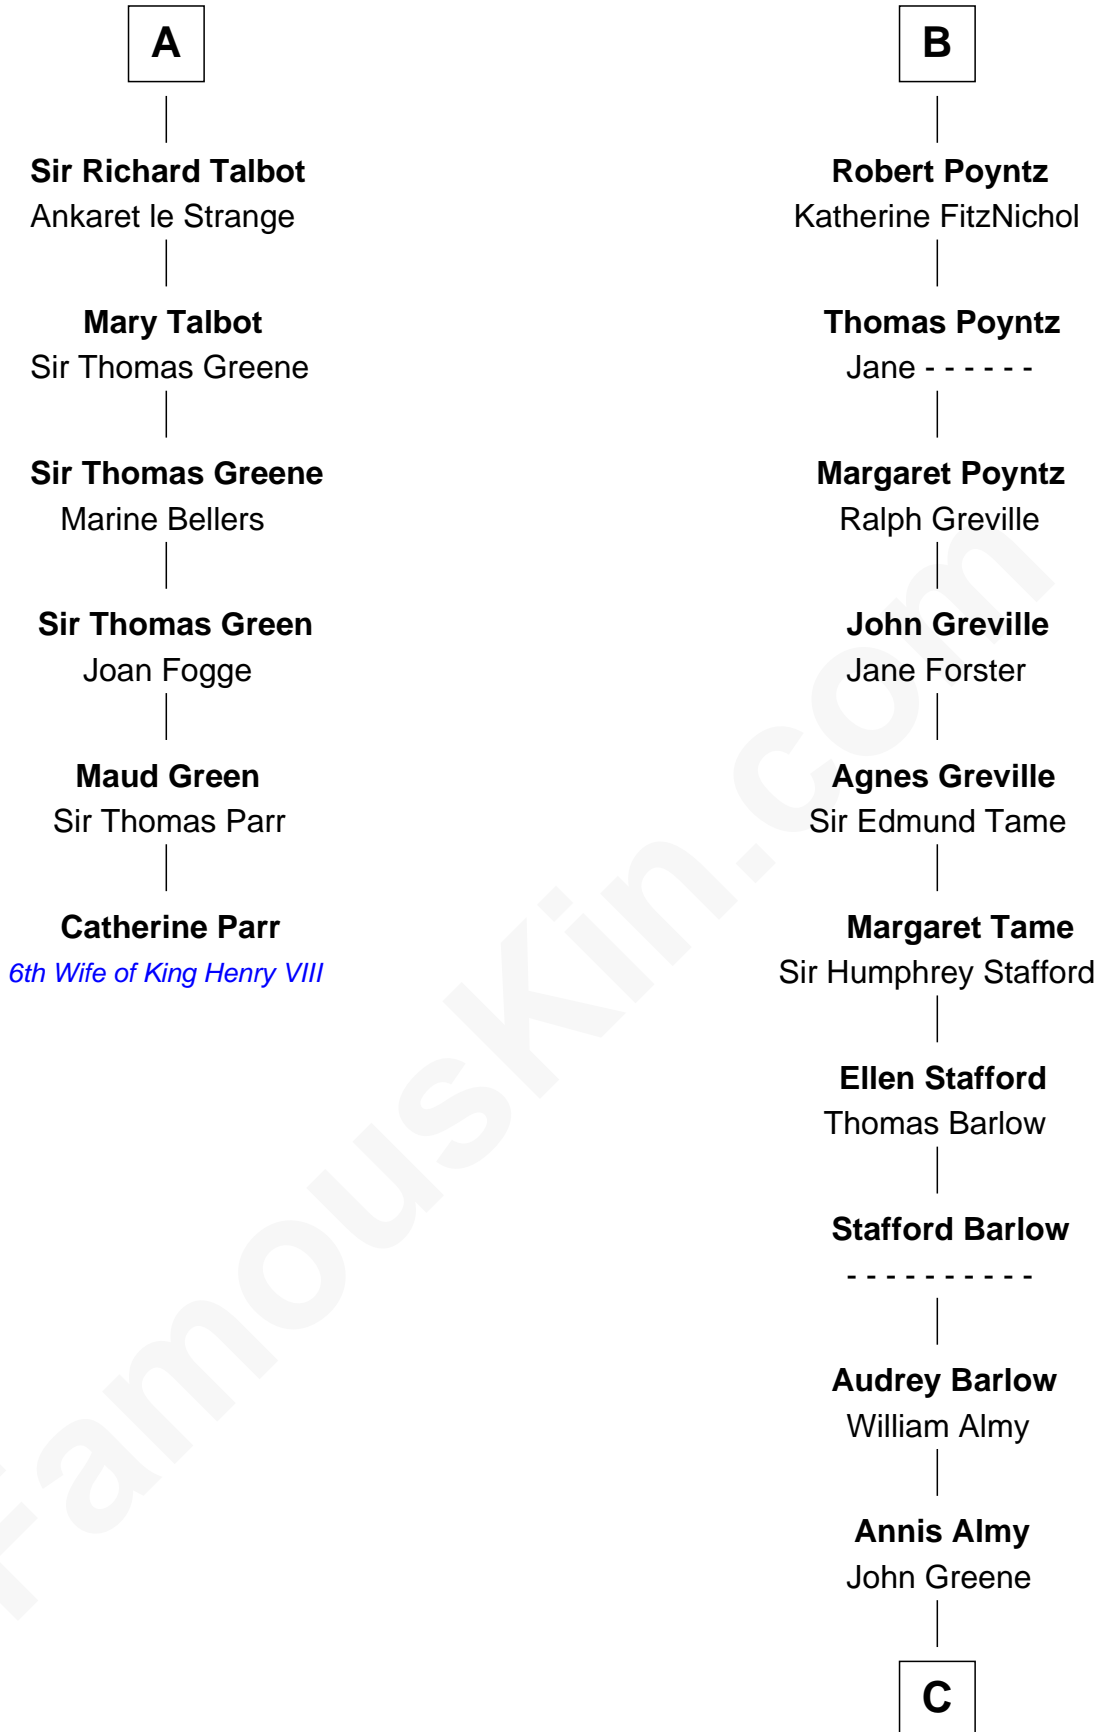

FamousKin.com Relationship Chart of

Catherine Parr

6th Wife of King Henry VIII

12th cousin 7 times removed of

William Greene

2nd Governor of Rhode Island

C

Samuel Greene

Mary Gorton

William Greene

Catharine Greene

William Greene

2nd Governor of Rhode Island