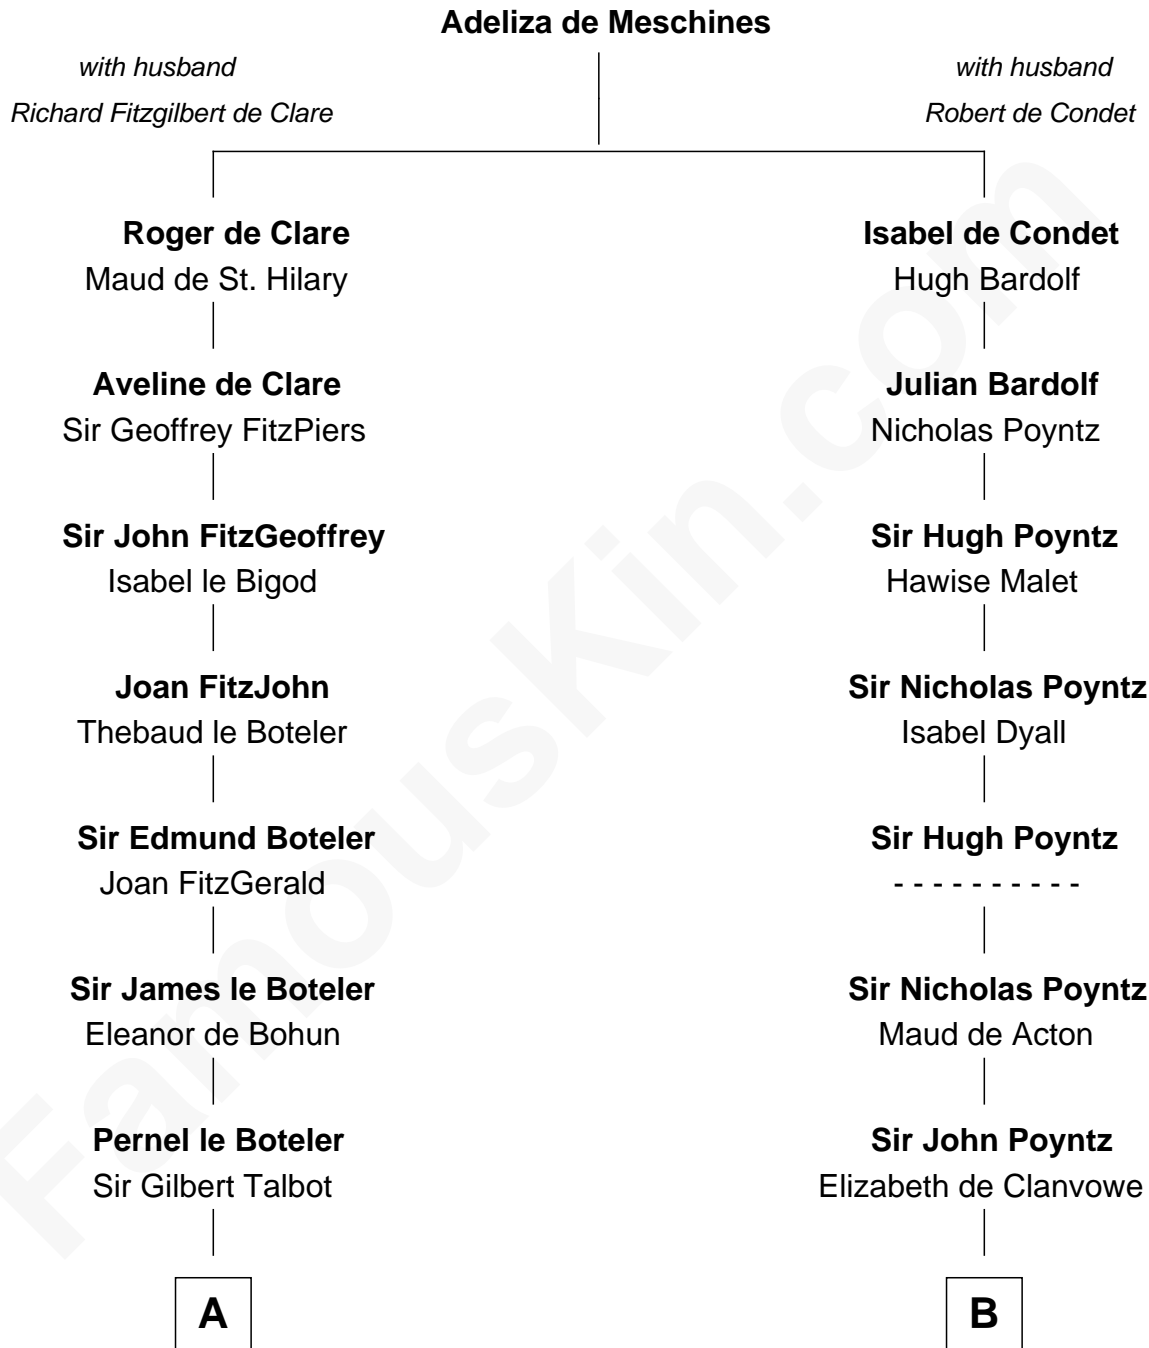

FamousKin.com Relationship Chart of

Catherine Parr

6th Wife of King Henry VIII

12th cousin 7 times removed of

William Greene

2nd Governor of Rhode Island

C

Samuel Greene

Mary Gorton

William Greene

Catharine Greene

William Greene

2nd Governor of Rhode Island