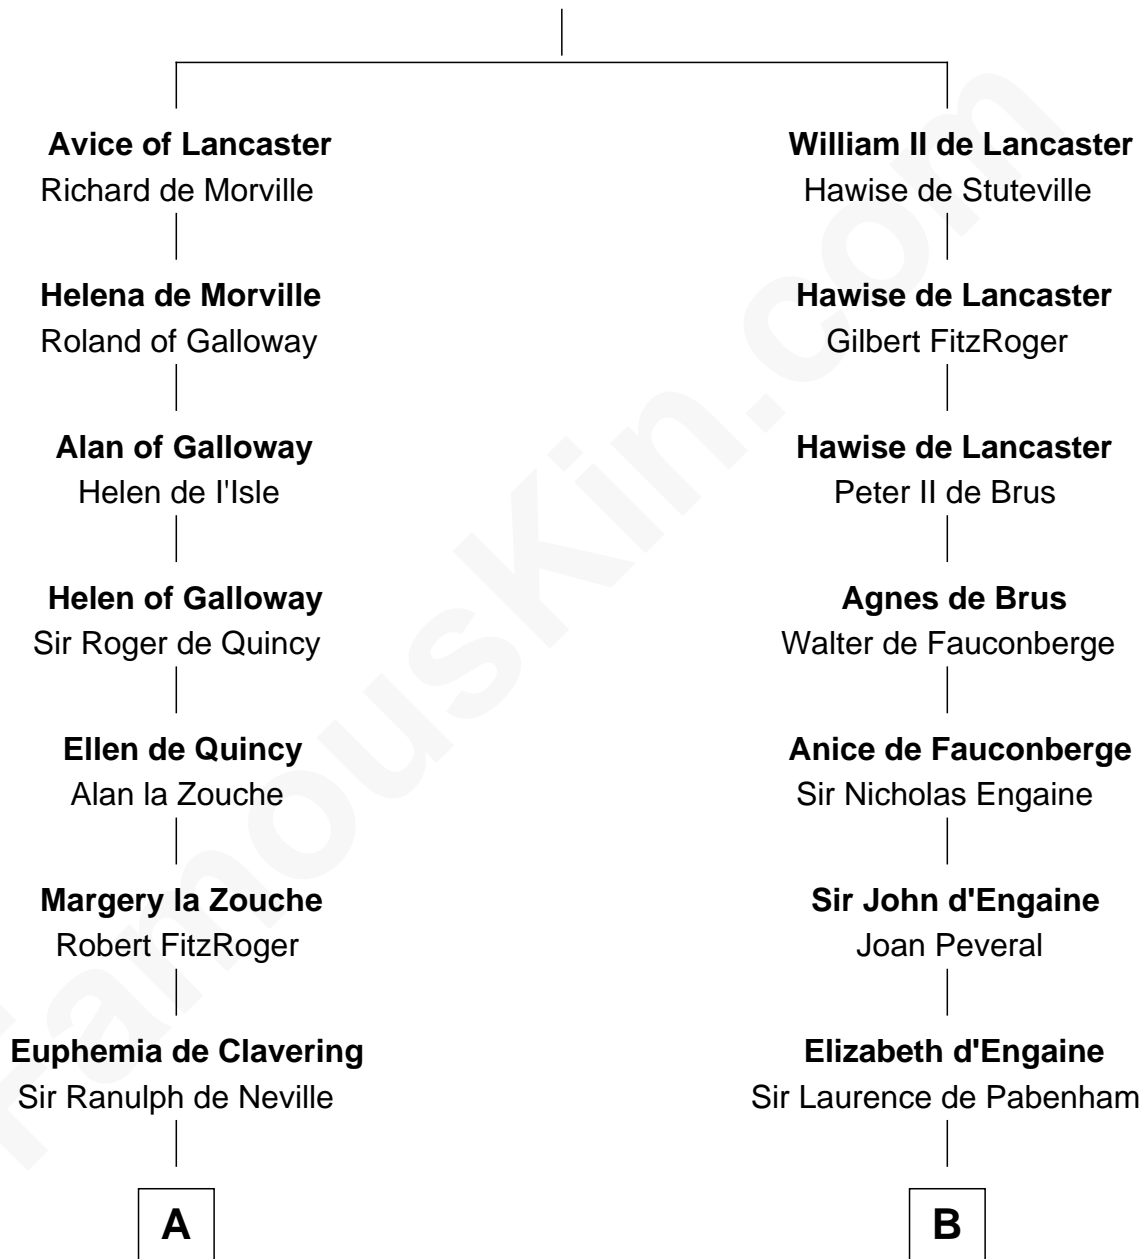

FamousKin.com Relationship Chart of

Catherine Parr

6th Wife of King Henry VIII

14th cousin 4 times removed of

William Greene

2nd Governor of Rhode Island

William I de Lancaster

Gundred de Warenne

C

William Greene
Catharine Greene

William Greene
2nd Governor of Rhode Island

FamousKin.com