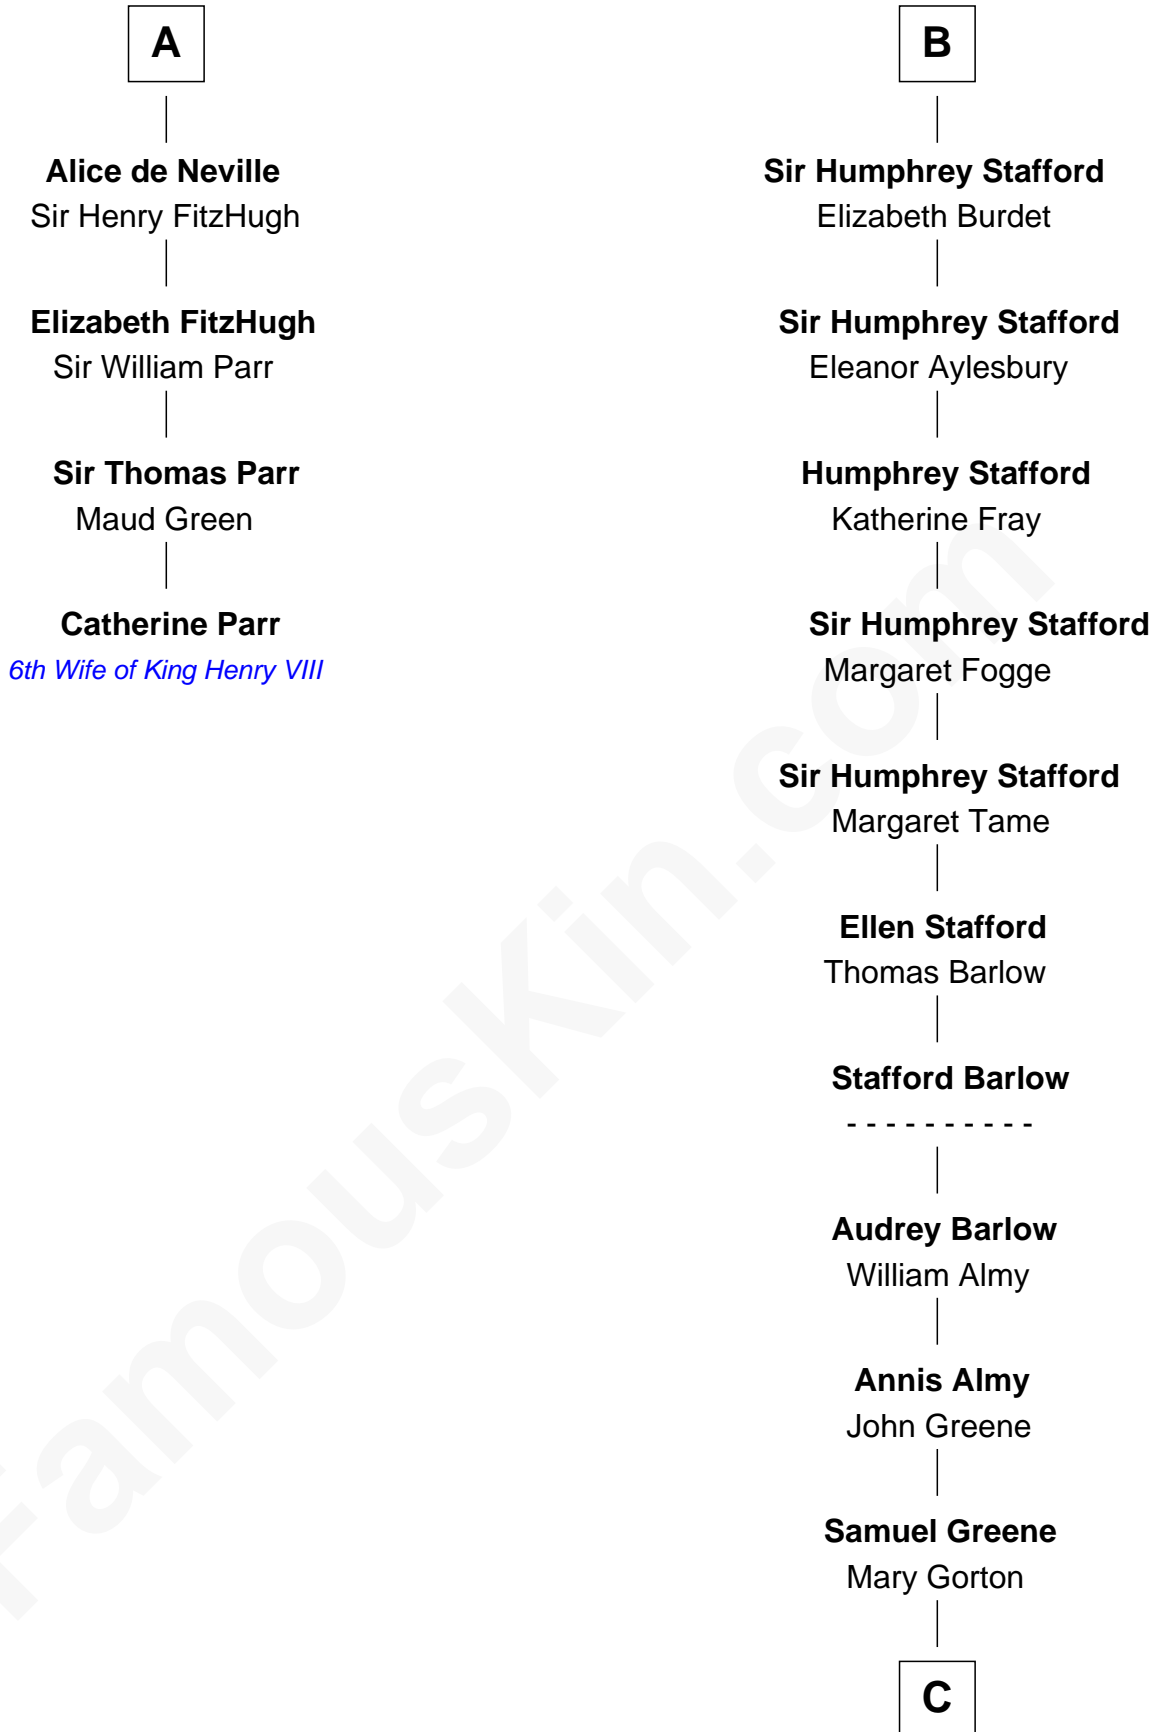

FamousKin.com Relationship Chart of

Catherine Parr

6th Wife of King Henry VIII

10th cousin 8 times removed of

William Greene

2nd Governor of Rhode Island

C

William Greene
Catharine Greene

William Greene
2nd Governor of Rhode Island

FamousKin.com