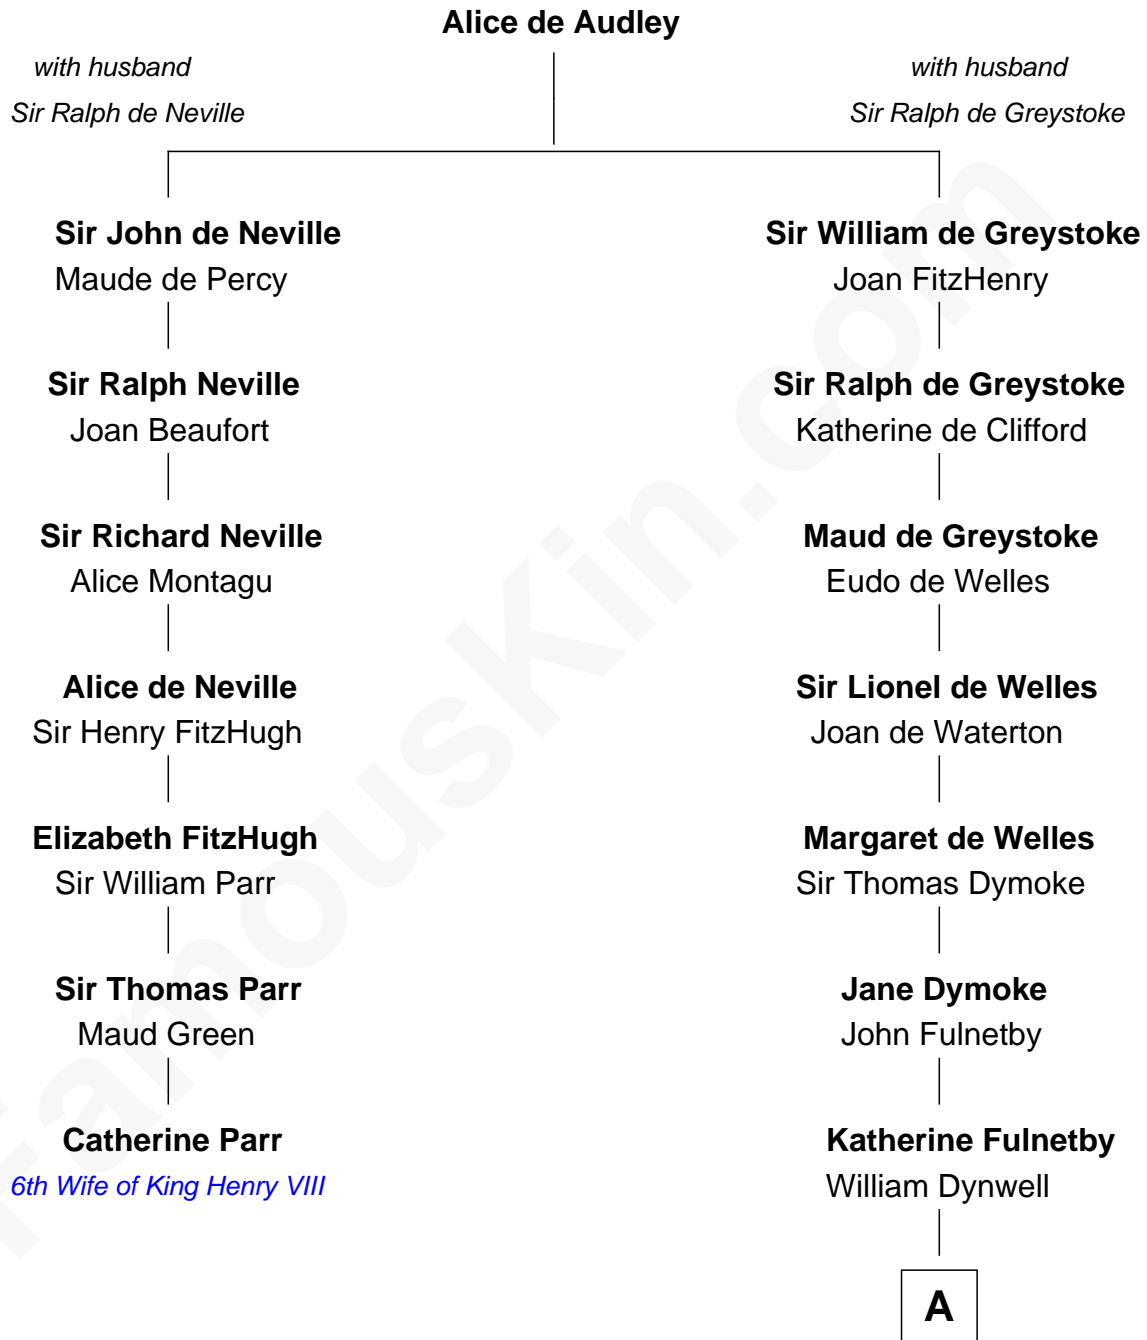

FamousKin.com Relationship Chart of

Catherine Parr

6th Wife of King Henry VIII

6th cousin 13 times removed of

Ray Bradbury

Author of The Martian Chronicles

A

Anne Dynwell

Henry Whitgift

William Whitgift

Elizabeth Whitgift

Wymond Bradbury

Thomas Bradbury

Mary Perkins

William Bradbury

Rebecca Wheelwright