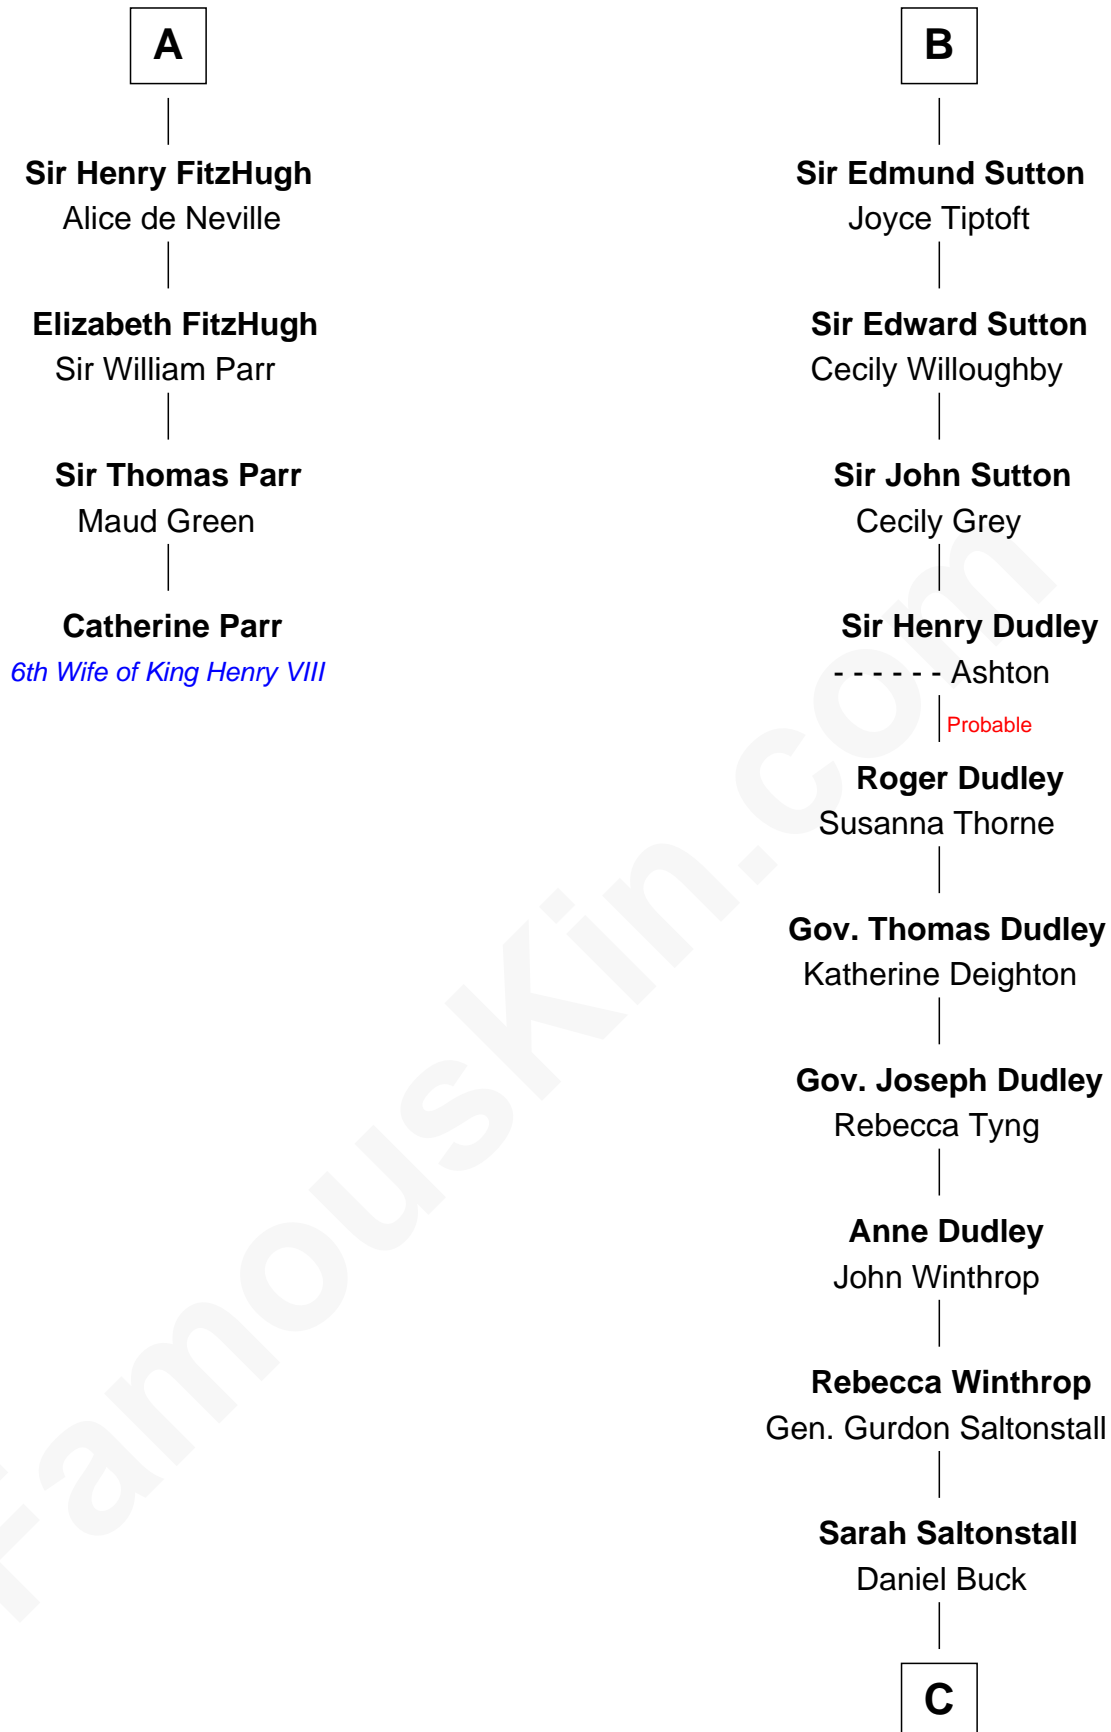

FamousKin.com Relationship Chart of

Catherine Parr

6th Wife of King Henry VIII

10th cousin 11 times removed of

Louis Auchincloss

Author

C

—
Gurdon Buck

Susannah Mainwaring

—
Elizabeth Buck

John Auchincloss

—
John Winthrop Auchincloss

Joanna Hone Russell

—
Joseph Howland Auchincloss

Priscilla Dixon Stanton

—
Louis Auchincloss