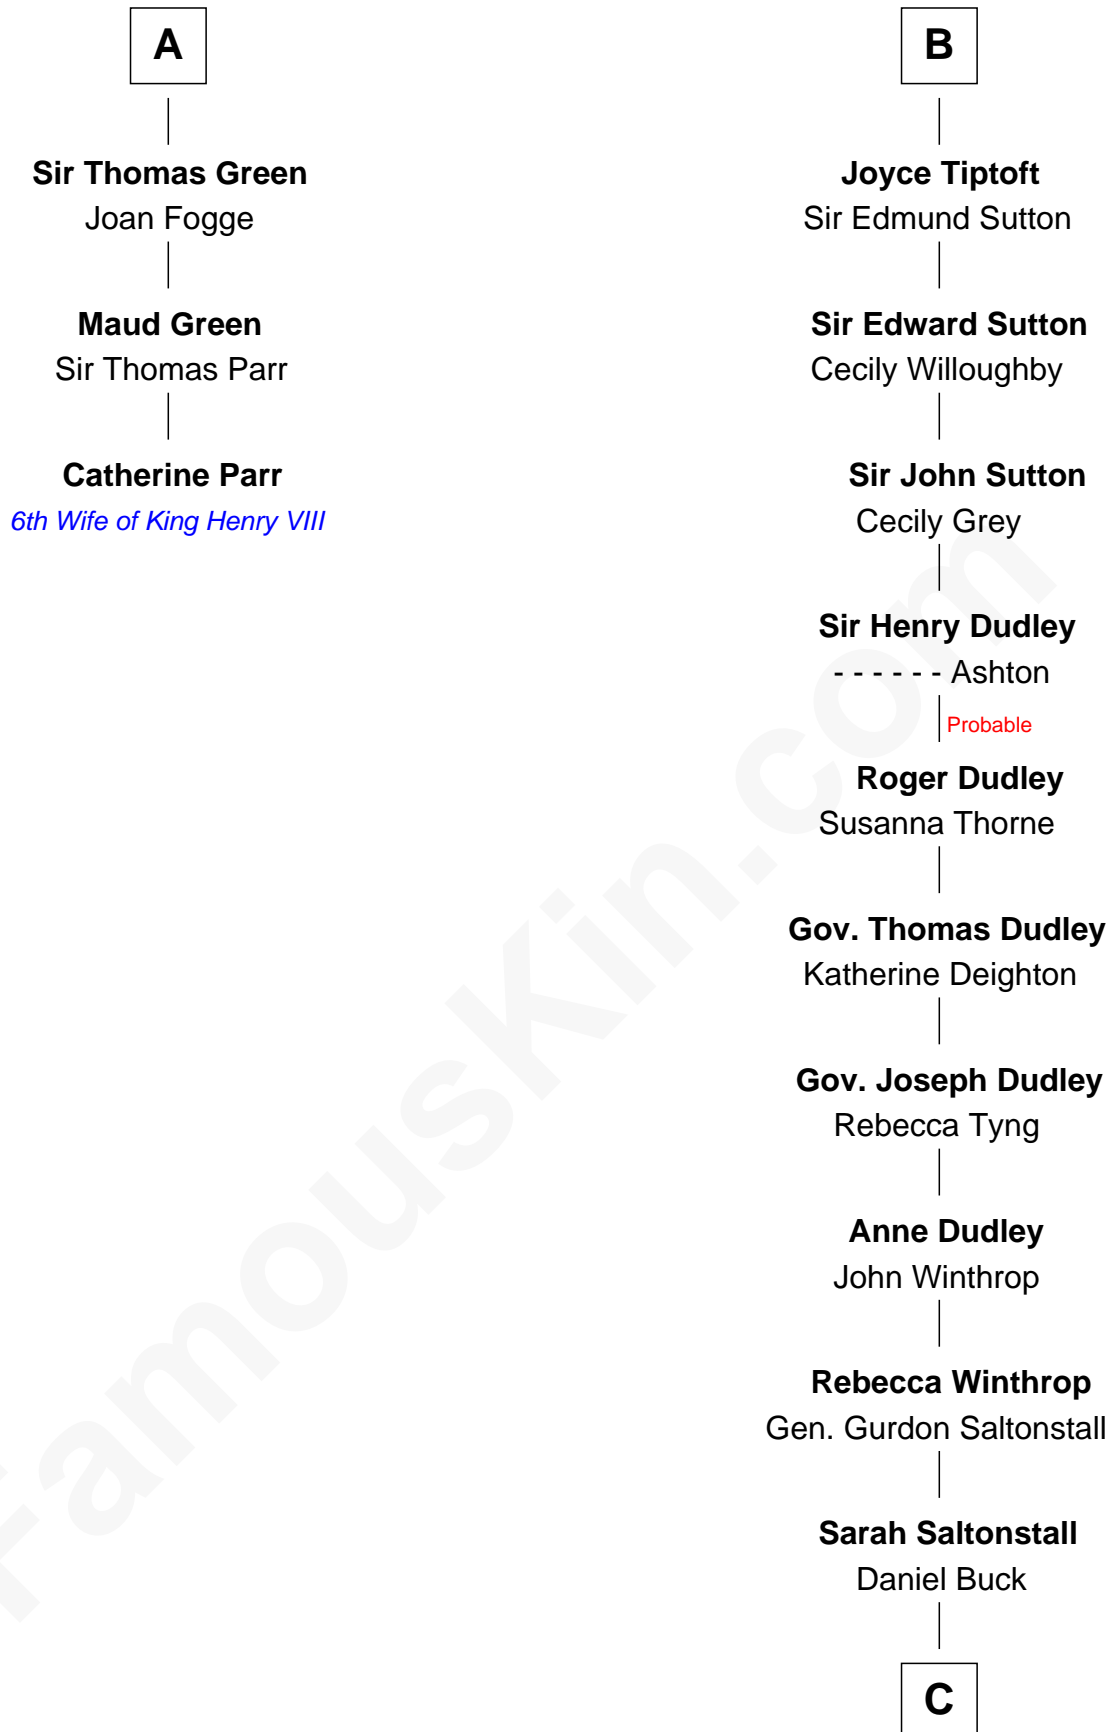

FamousKin.com Relationship Chart of

Catherine Parr

6th Wife of King Henry VIII

9th cousin 12 times removed of

Louis Auchincloss

Author

Sir John FitzGeoffrey

Isabel le Bigod

C

—
Gurdon Buck

Susannah Mainwaring

—
Elizabeth Buck

John Auchincloss

—
John Winthrop Auchincloss

Joanna Hone Russell

—
Joseph Howland Auchincloss