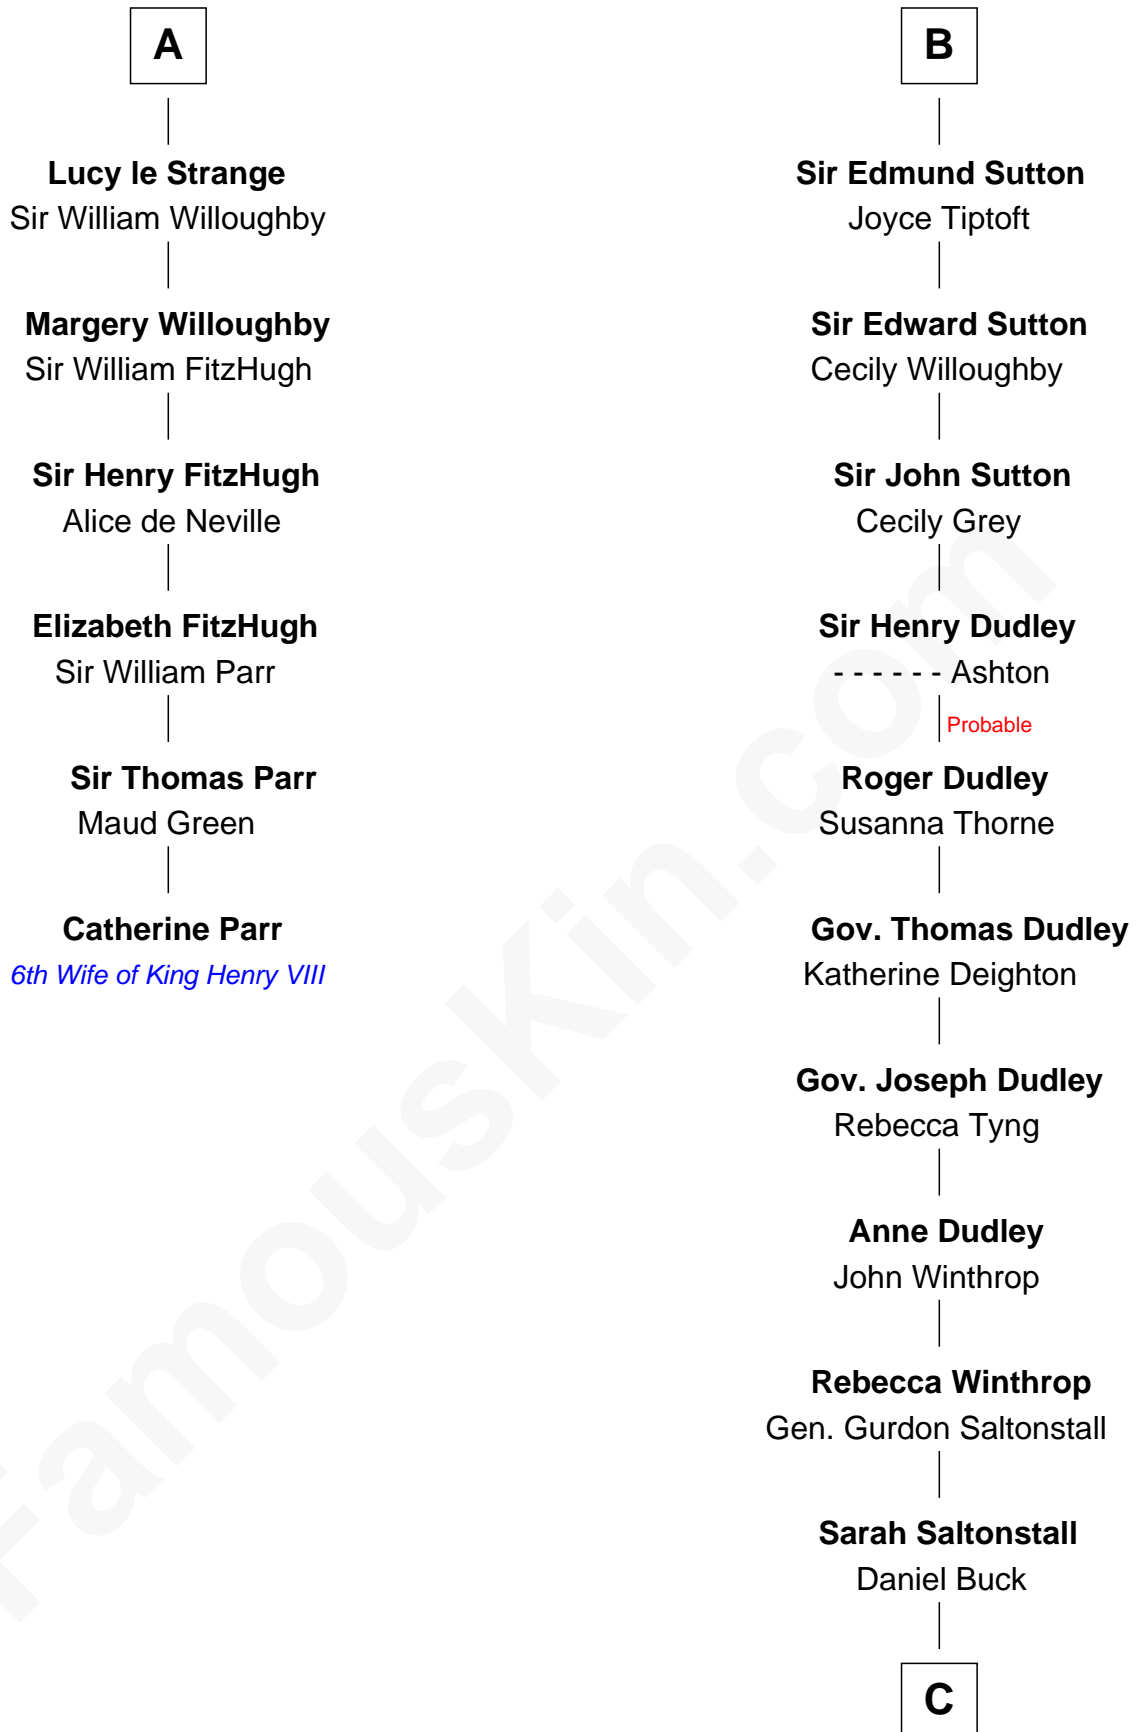

FamousKin.com Relationship Chart of

Catherine Parr

6th Wife of King Henry VIII

12th cousin 9 times removed of

Louis Auchincloss

Author

Bertrade de Montfort

Hugh de Kevelioc

C

—
Gurdon Buck

Susannah Mainwaring

—
Elizabeth Buck

John Auchincloss

—
John Winthrop Auchincloss

Joanna Hone Russell

—
Joseph Howland Auchincloss