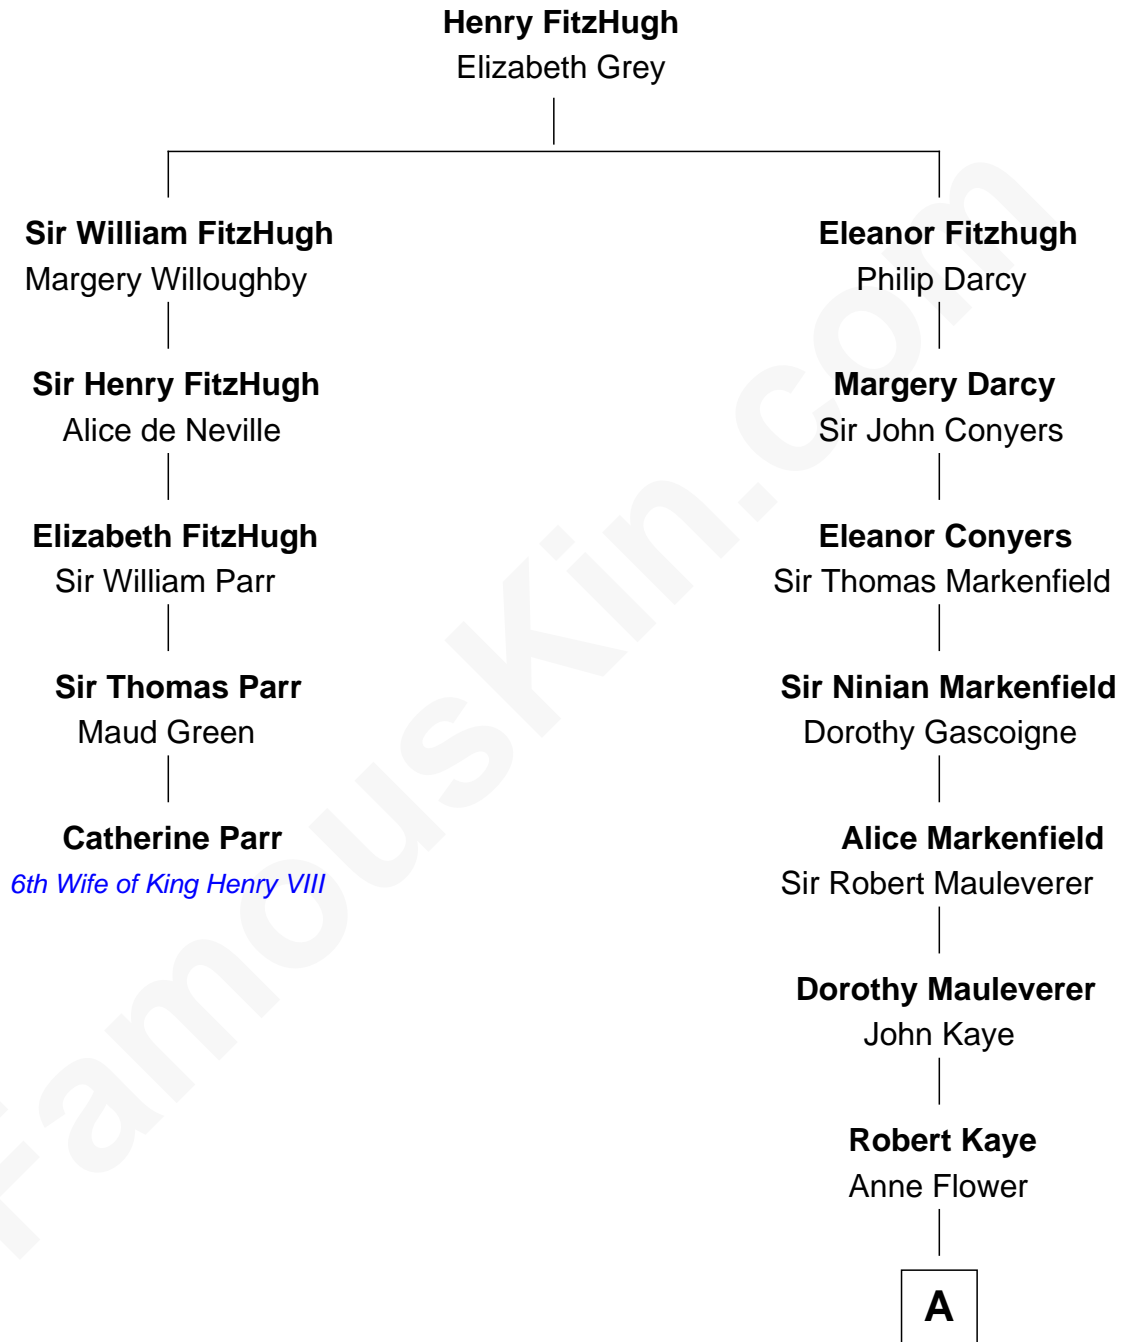

FamousKin.com Relationship Chart of

Catherine Parr

6th Wife of King Henry VIII

4th cousin 13 times removed of

Louis Auchincloss

Author

A

Grace Kaye

Richard Saltonstall

Richard Saltonstall

Muriel Gurdon

Nathaniel Saltonstall

Elizabeth Ward

Gov. Gurdon Saltonstall

Jerusha Richards

Gen. Gurdon Saltonstall

Rebecca Winthrop

Sarah Saltonstall

Daniel Buck

Gurdon Buck

Susannah Mainwaring

Elizabeth Buck

John Auchincloss

John Winthrop Auchincloss