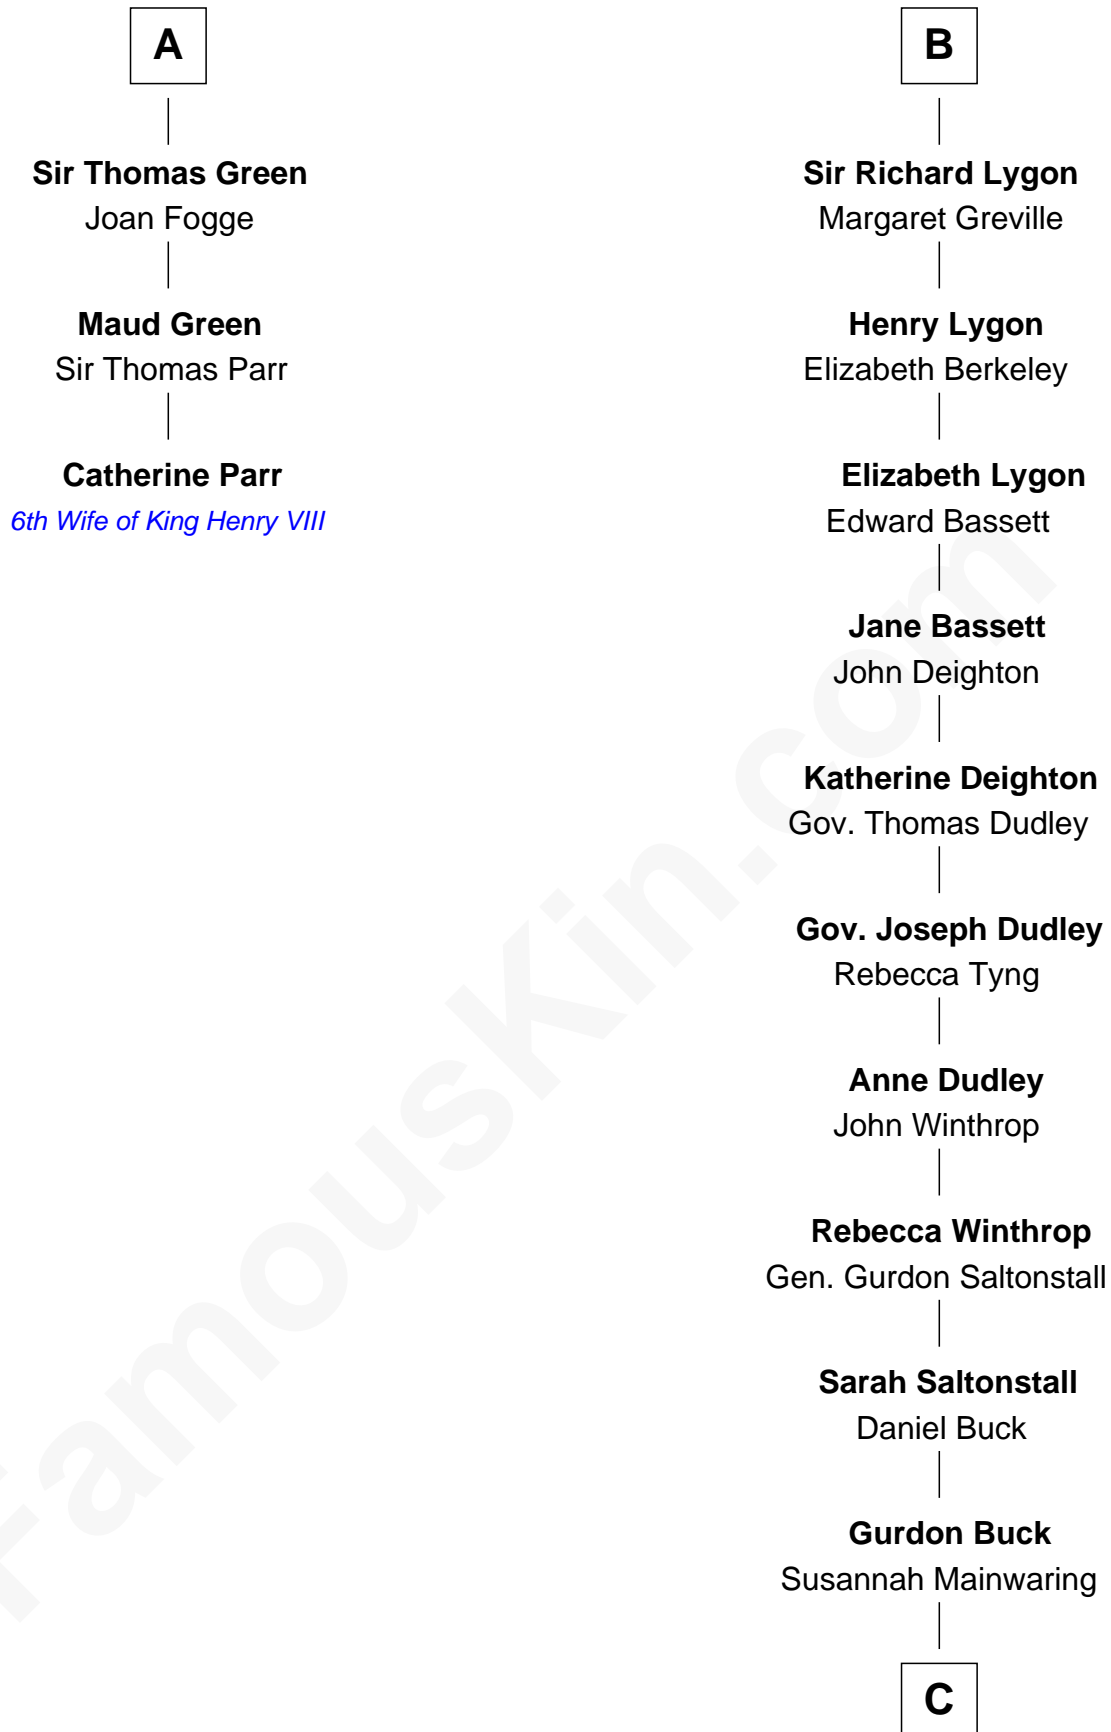

FamousKin.com Relationship Chart of

Catherine Parr

6th Wife of King Henry VIII

9th cousin 11 times removed of

Louis Auchincloss

Author

C

Elizabeth Buck
John Auchincloss

John Winthrop Auchincloss
Joanna Hone Russell

Joseph Howland Auchincloss
Priscilla Dixon Stanton

Louis Auchincloss
Author

FamousKin.com