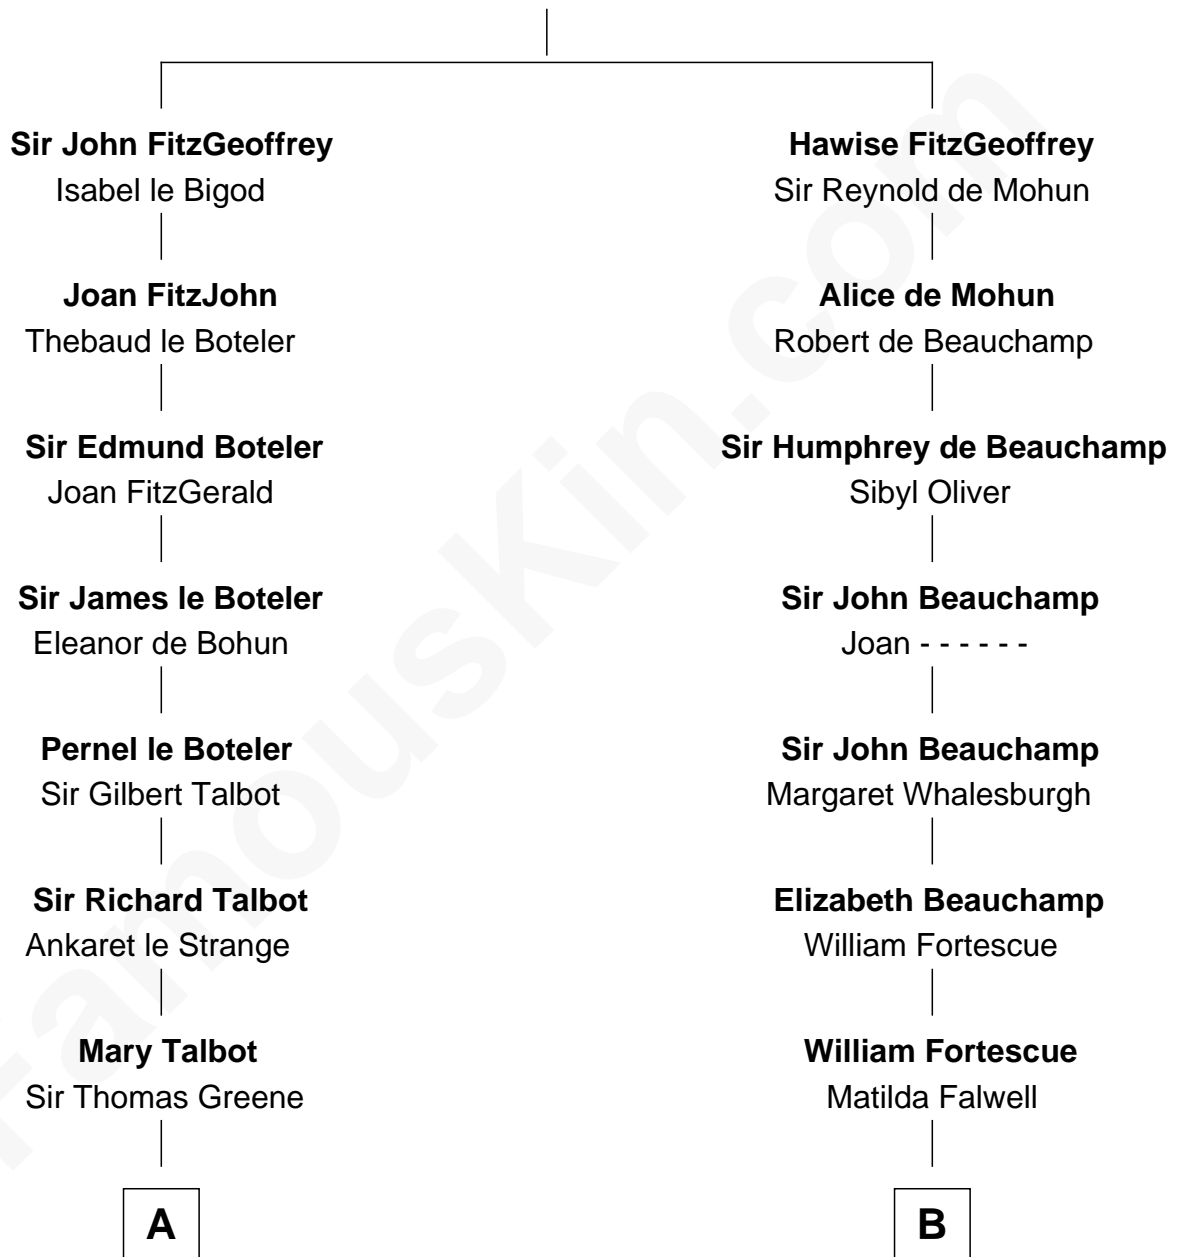

FamousKin.com Relationship Chart of

Catherine Parr

6th Wife of King Henry VIII

10th cousin 11 times removed of

Clarence Day

Author of Life with Father

Sir Geoffrey FitzPiers

Aveline de Clare

C

William Ely

Drusilla Brewster

Mary Ely

Henry Day

Benjamin Henry Day

Evelina Shepard

Clarence Shepard Day