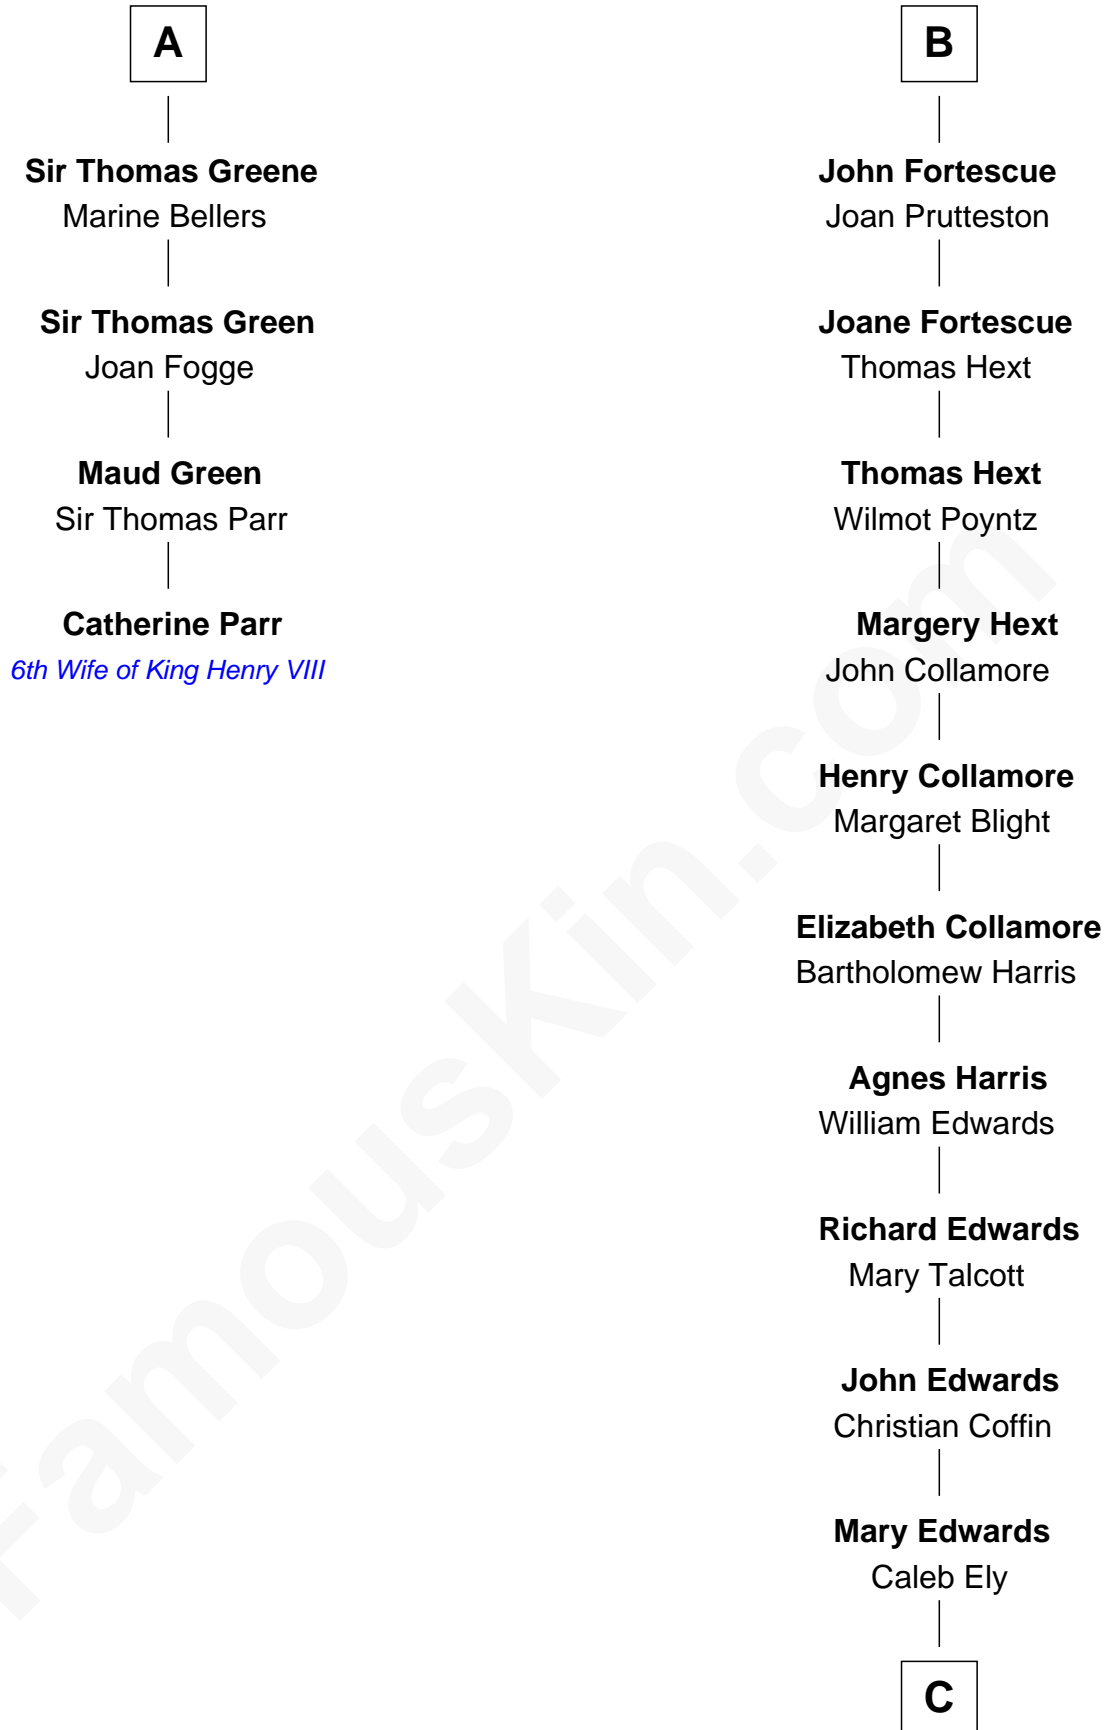

FamousKin.com Relationship Chart of

Catherine Parr

6th Wife of King Henry VIII

10th cousin 11 times removed of

Clarence Day

Author of Life with Father

Sir Geoffrey FitzPiers

Aveline de Clare

C

William Ely

Drusilla Brewster

Mary Ely

Henry Day

Benjamin Henry Day

Evelina Shepard

Clarence Shepard Day