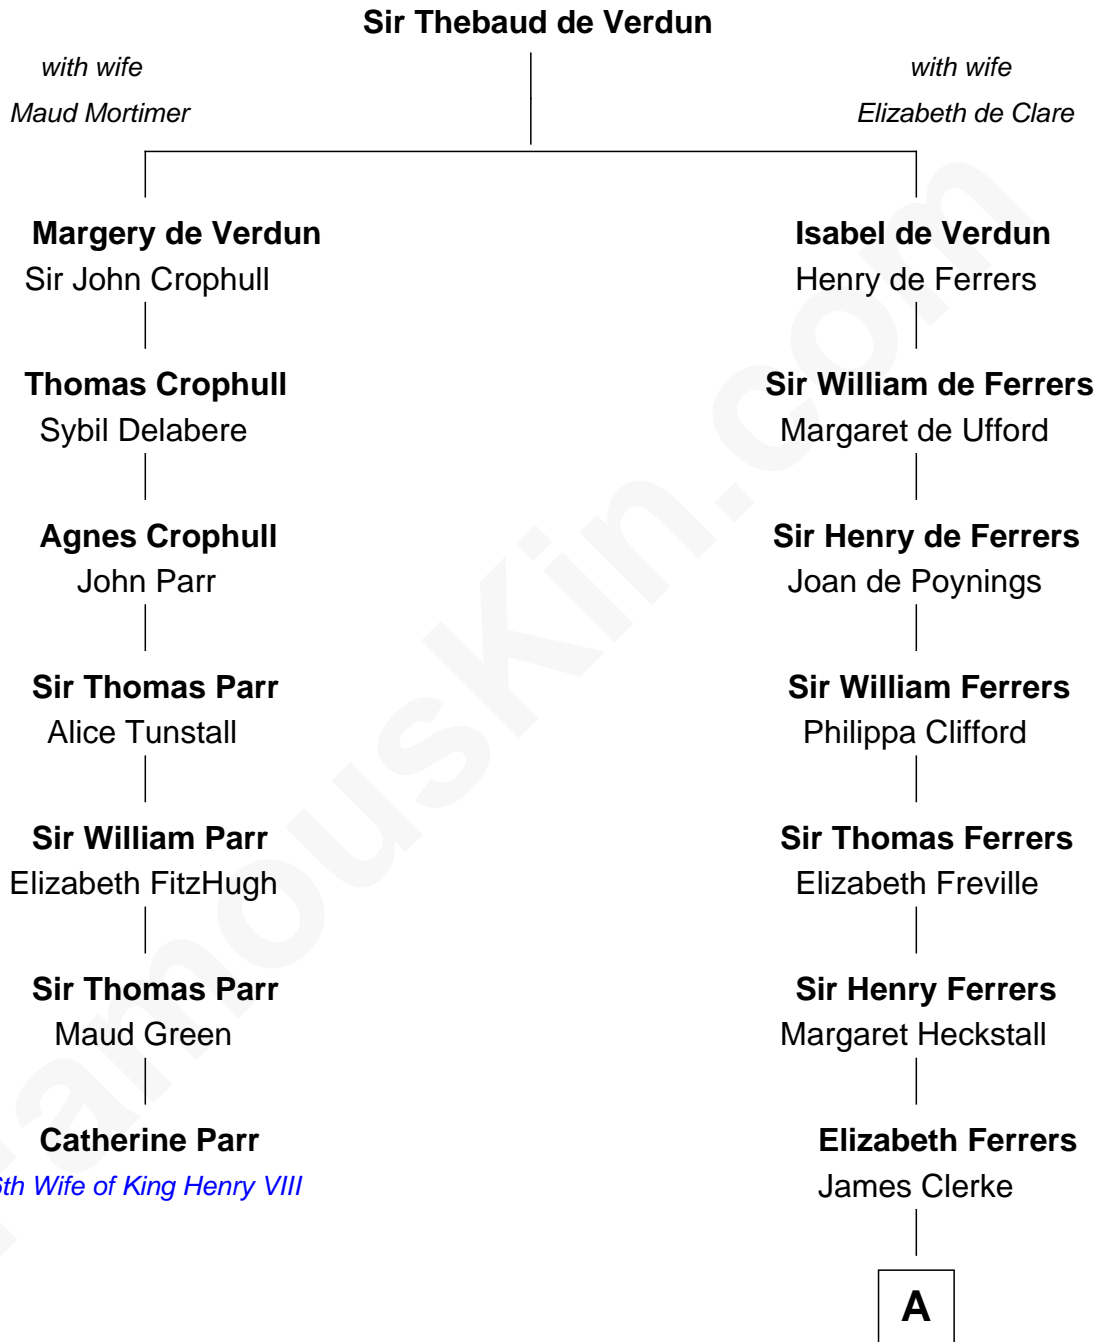

# FamousKin.com Relationship Chart of

**Catherine Parr**

*6th Wife of King Henry VIII*

6th cousin 11 times removed of

**Hetty Green**

*"The Witch of Wall Street"*

**A**

**George Clerke**  
Elizabeth Wilsford

**James Clerke**  
Mary Saxby

**William Clerke**  
Mary Weston

**Jeremiah Clarke**  
Frances Latham

**Weston Clarke**  
Mary Easton

**Anne Clarke**  
Thomas Hicks

**Thomas Hicks**  
Judith Akin

**Sarah Hicks**  
Gideon Howland