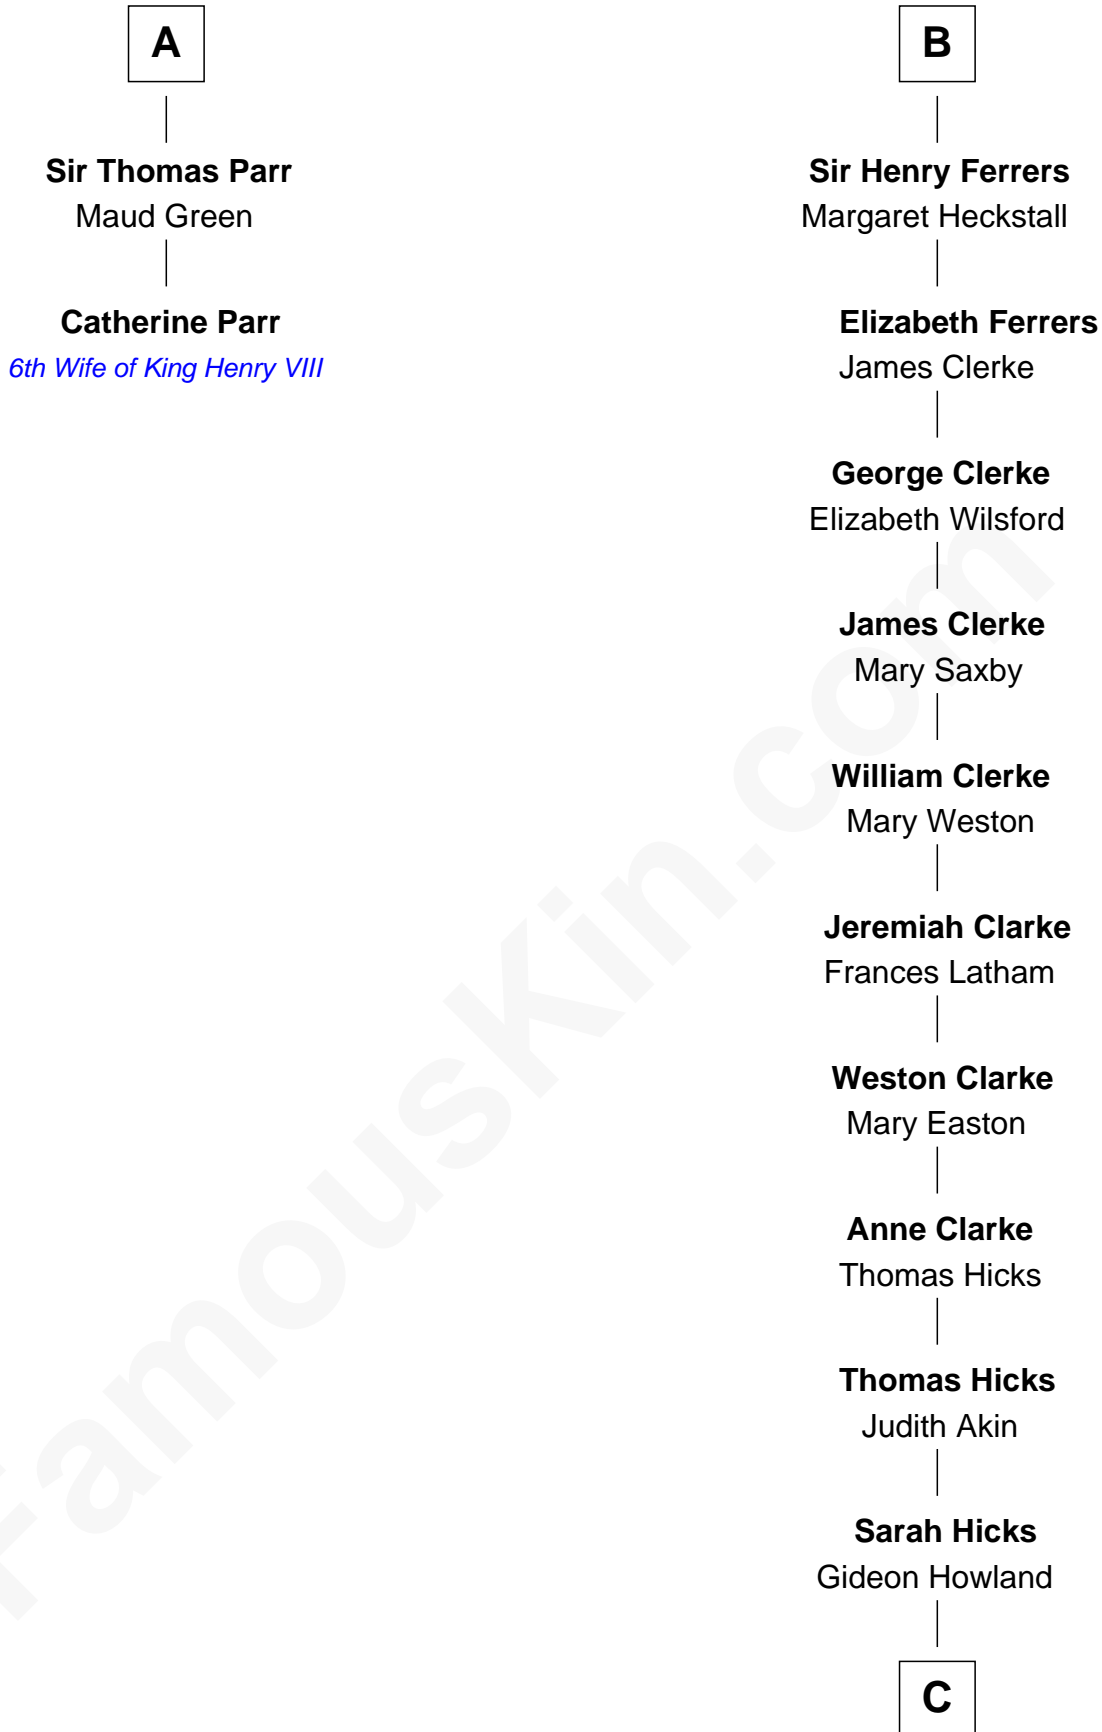

FamousKin.com

Relationship Chart of

Catherine Parr

6th Wife of King Henry VIII

8th cousin 11 times removed of

Hetty Green

"The Witch of Wall Street"

C

Gideon Howland
Mehitable Howland

Abby Slocum Howland
Edward Mott Robinson

Hetty Green

"The Witch of Wall Street"

FamousKin.com