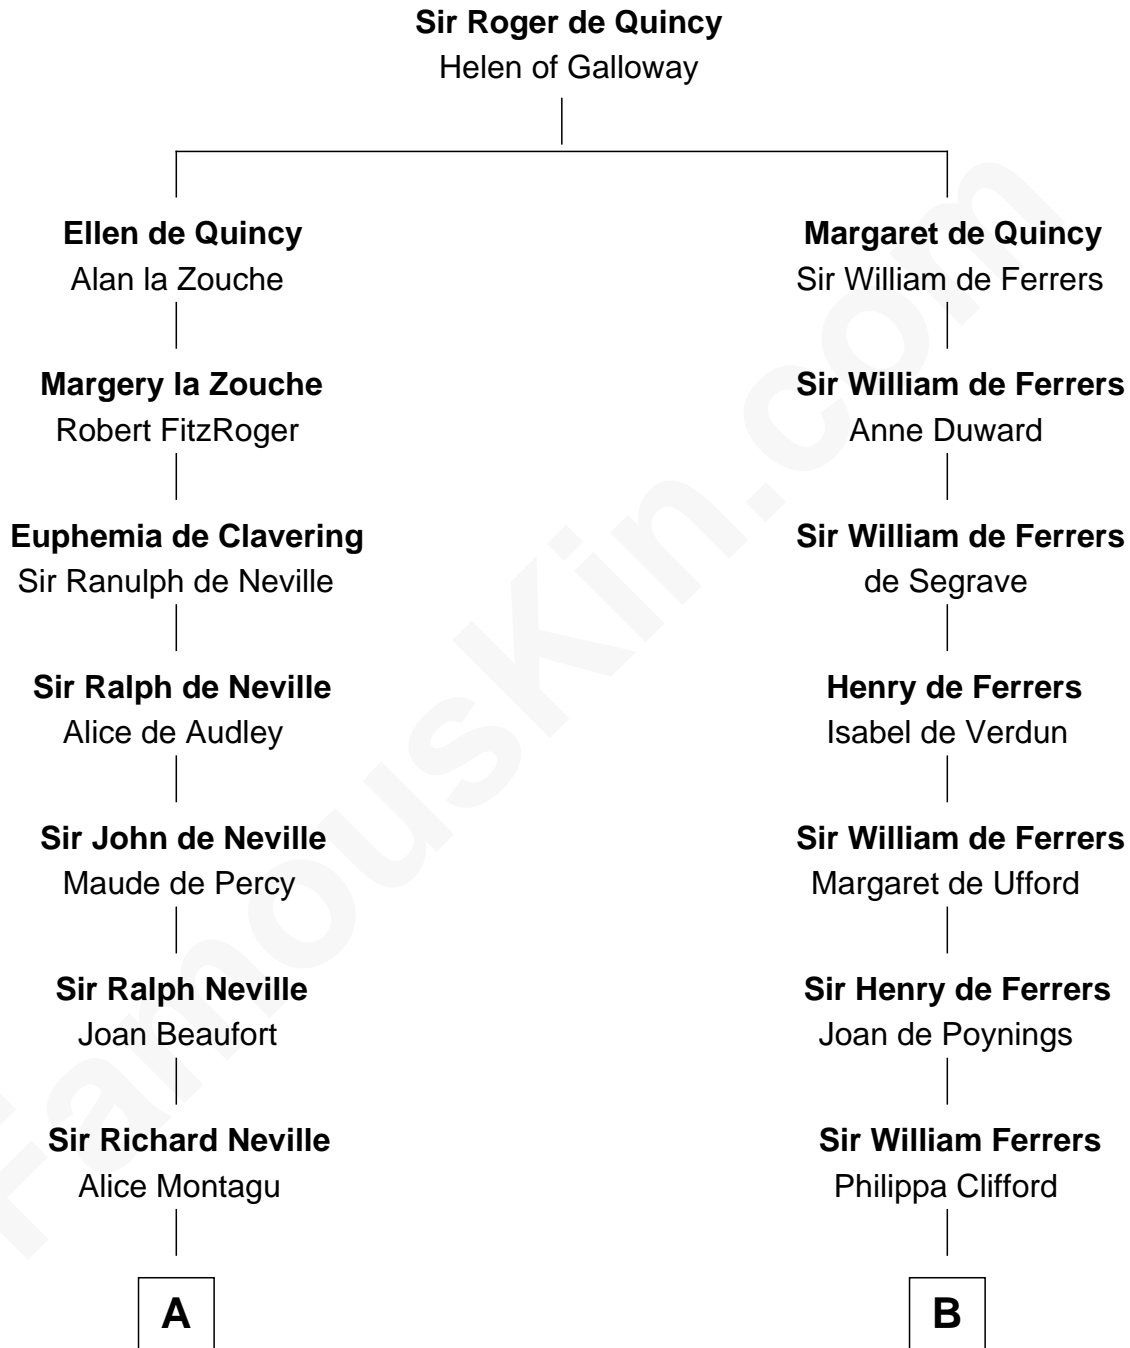

FamousKin.com Relationship Chart of

Catherine Parr

6th Wife of King Henry VIII

10th cousin 10 times removed of

Hetty Green

"The Witch of Wall Street"

C

—
Sarah Hicks

Gideon Howland

—
Gideon Howland

Mehitable Howland

—
Abby Slocum Howland

Edward Mott Robinson

—
Hetty Green

"The Witch of Wall Street"

FamousKin.com