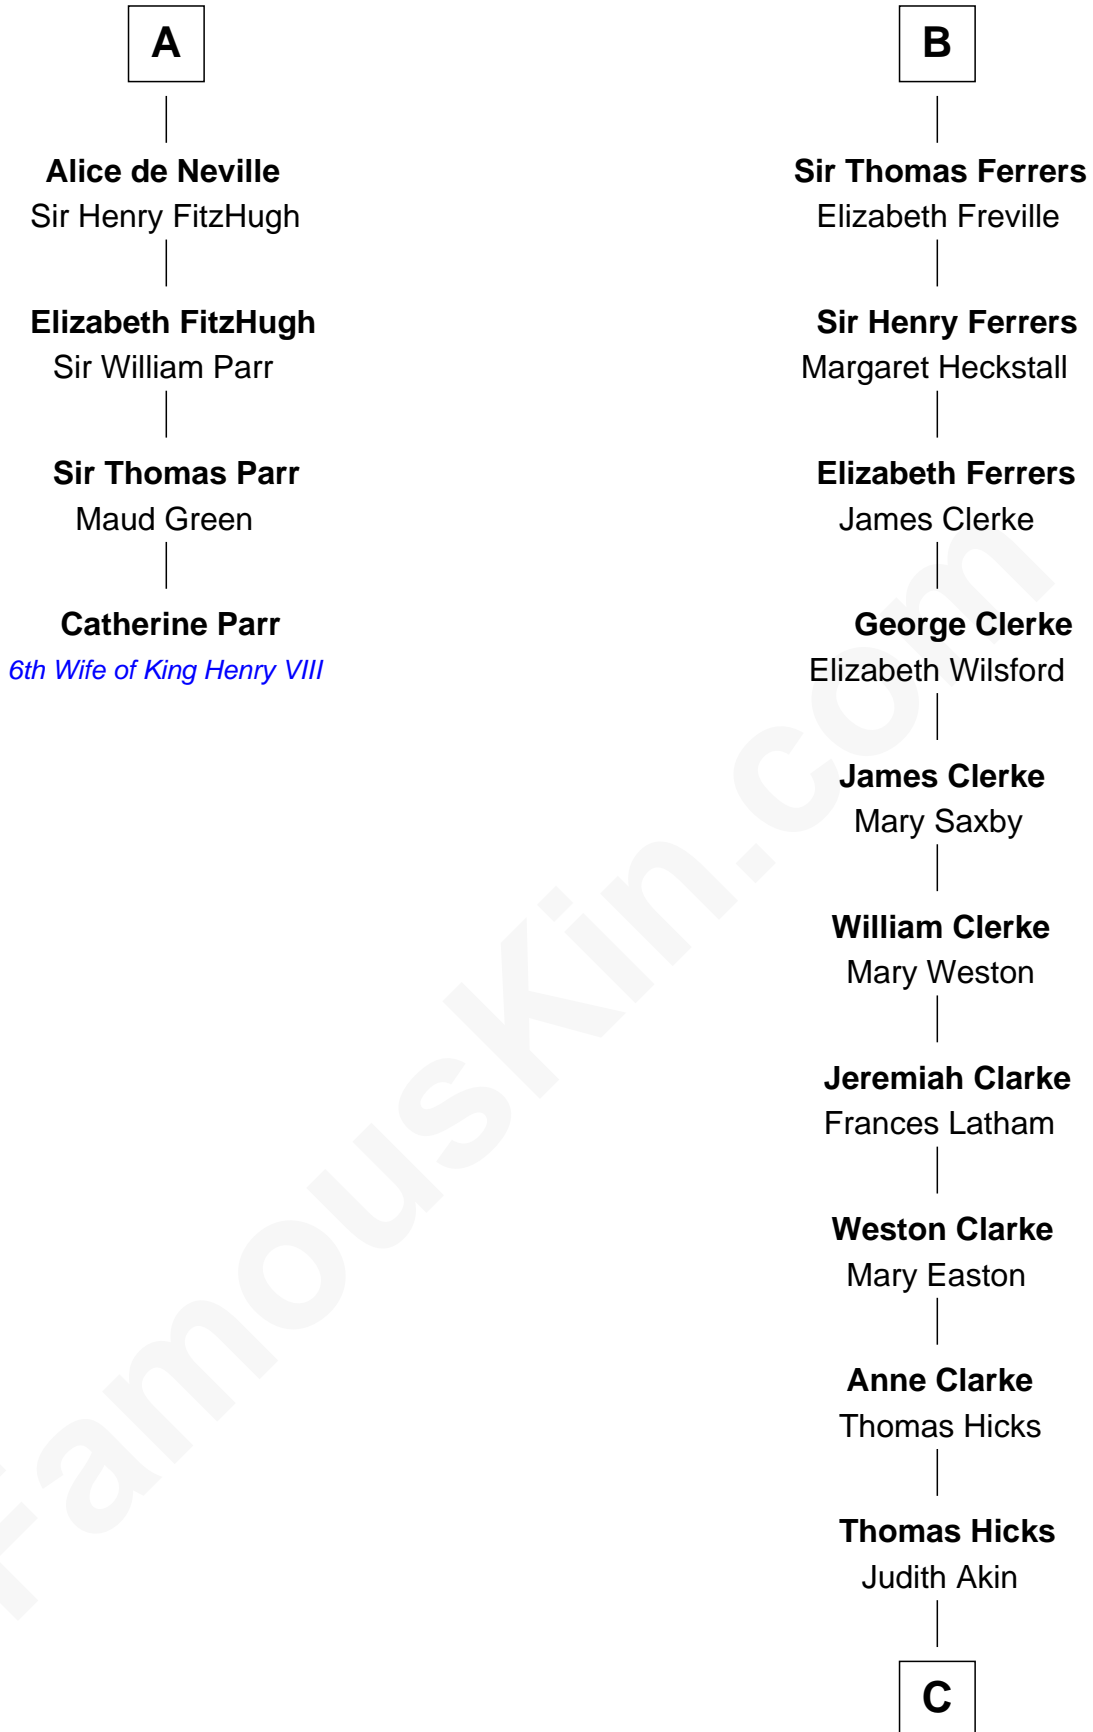

FamousKin.com Relationship Chart of

Catherine Parr

6th Wife of King Henry VIII

10th cousin 10 times removed of

Hetty Green

"The Witch of Wall Street"

C

—
Sarah Hicks

Gideon Howland

—
Gideon Howland

Mehitable Howland

—
Abby Slocum Howland

Edward Mott Robinson

—
Hetty Green

"The Witch of Wall Street"

FamousKin.com