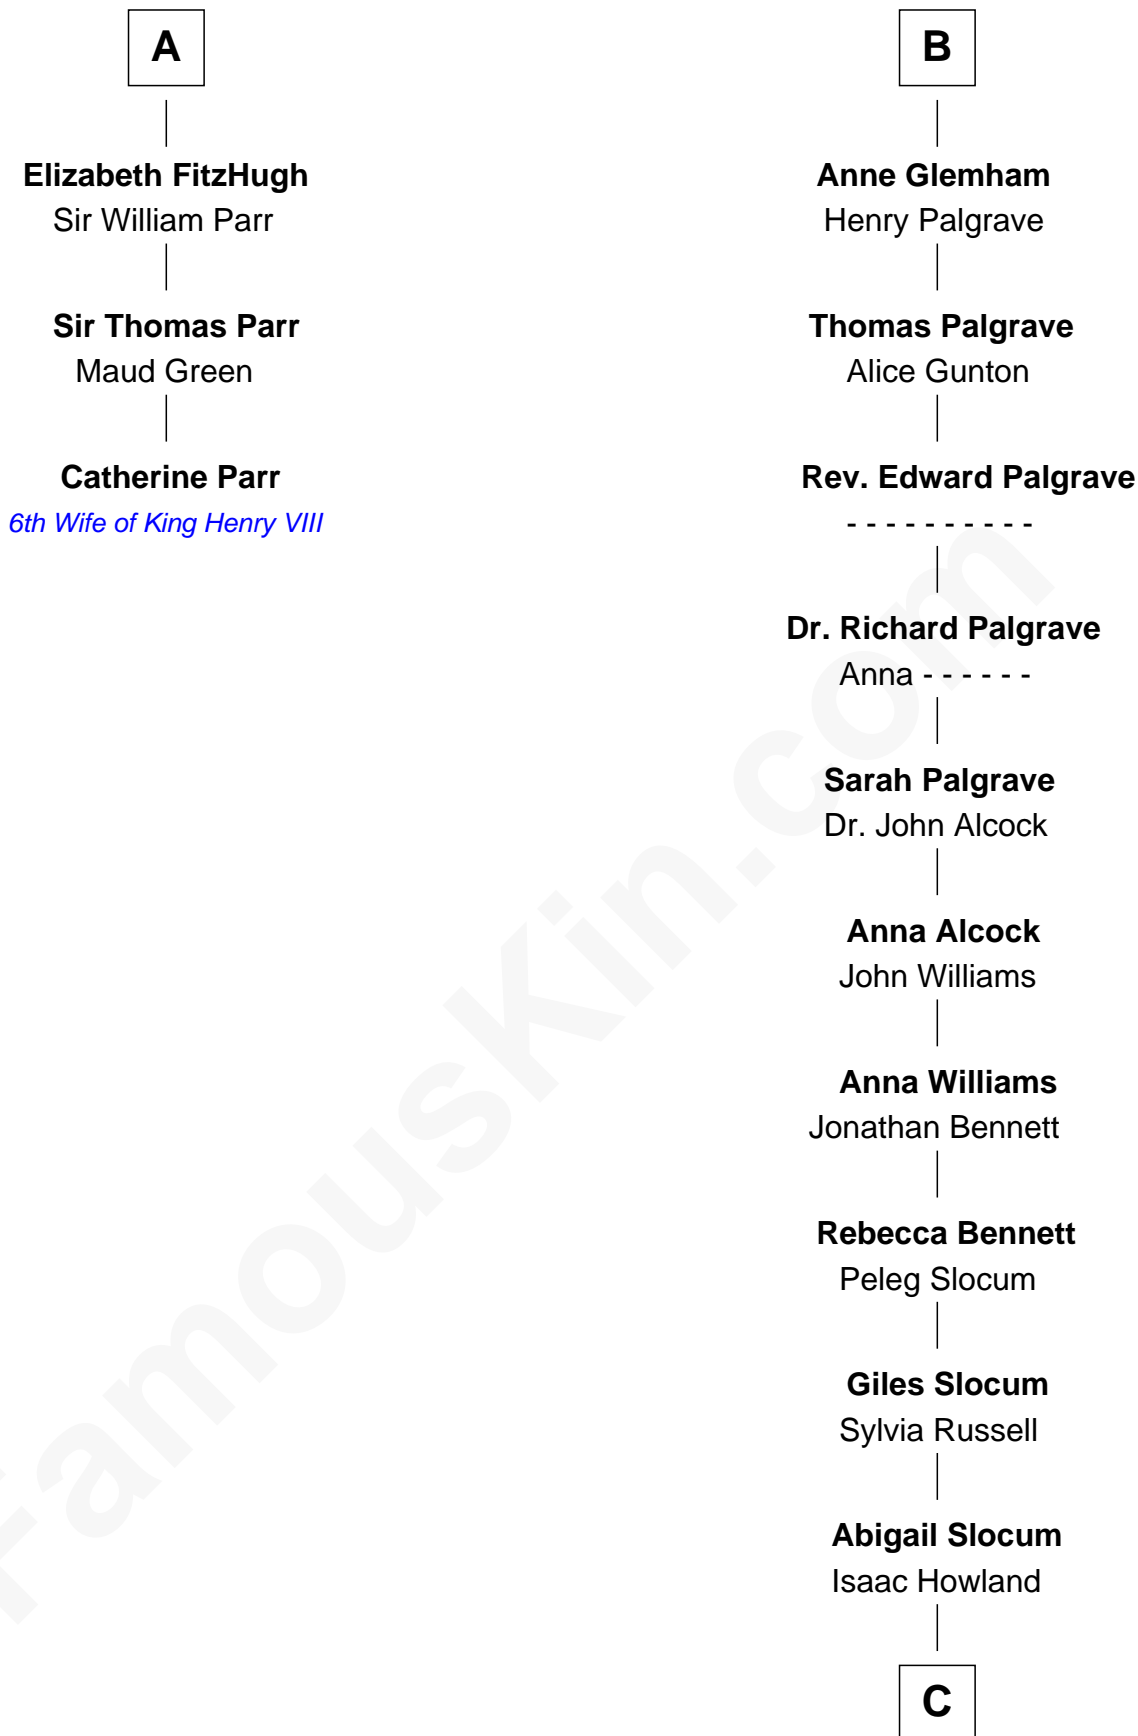

# FamousKin.com Relationship Chart of

**Catherine Parr**

*6th Wife of King Henry VIII*

9th cousin 10 times removed of

**Hetty Green**

*"The Witch of Wall Street"*

**C**

—  
**Mehitable Howland**

Gideon Howland

—  
**Abby Slocum Howland**

Edward Mott Robinson

—  
**Hetty Green**

*"The Witch of Wall Street"*

FamousKin.com