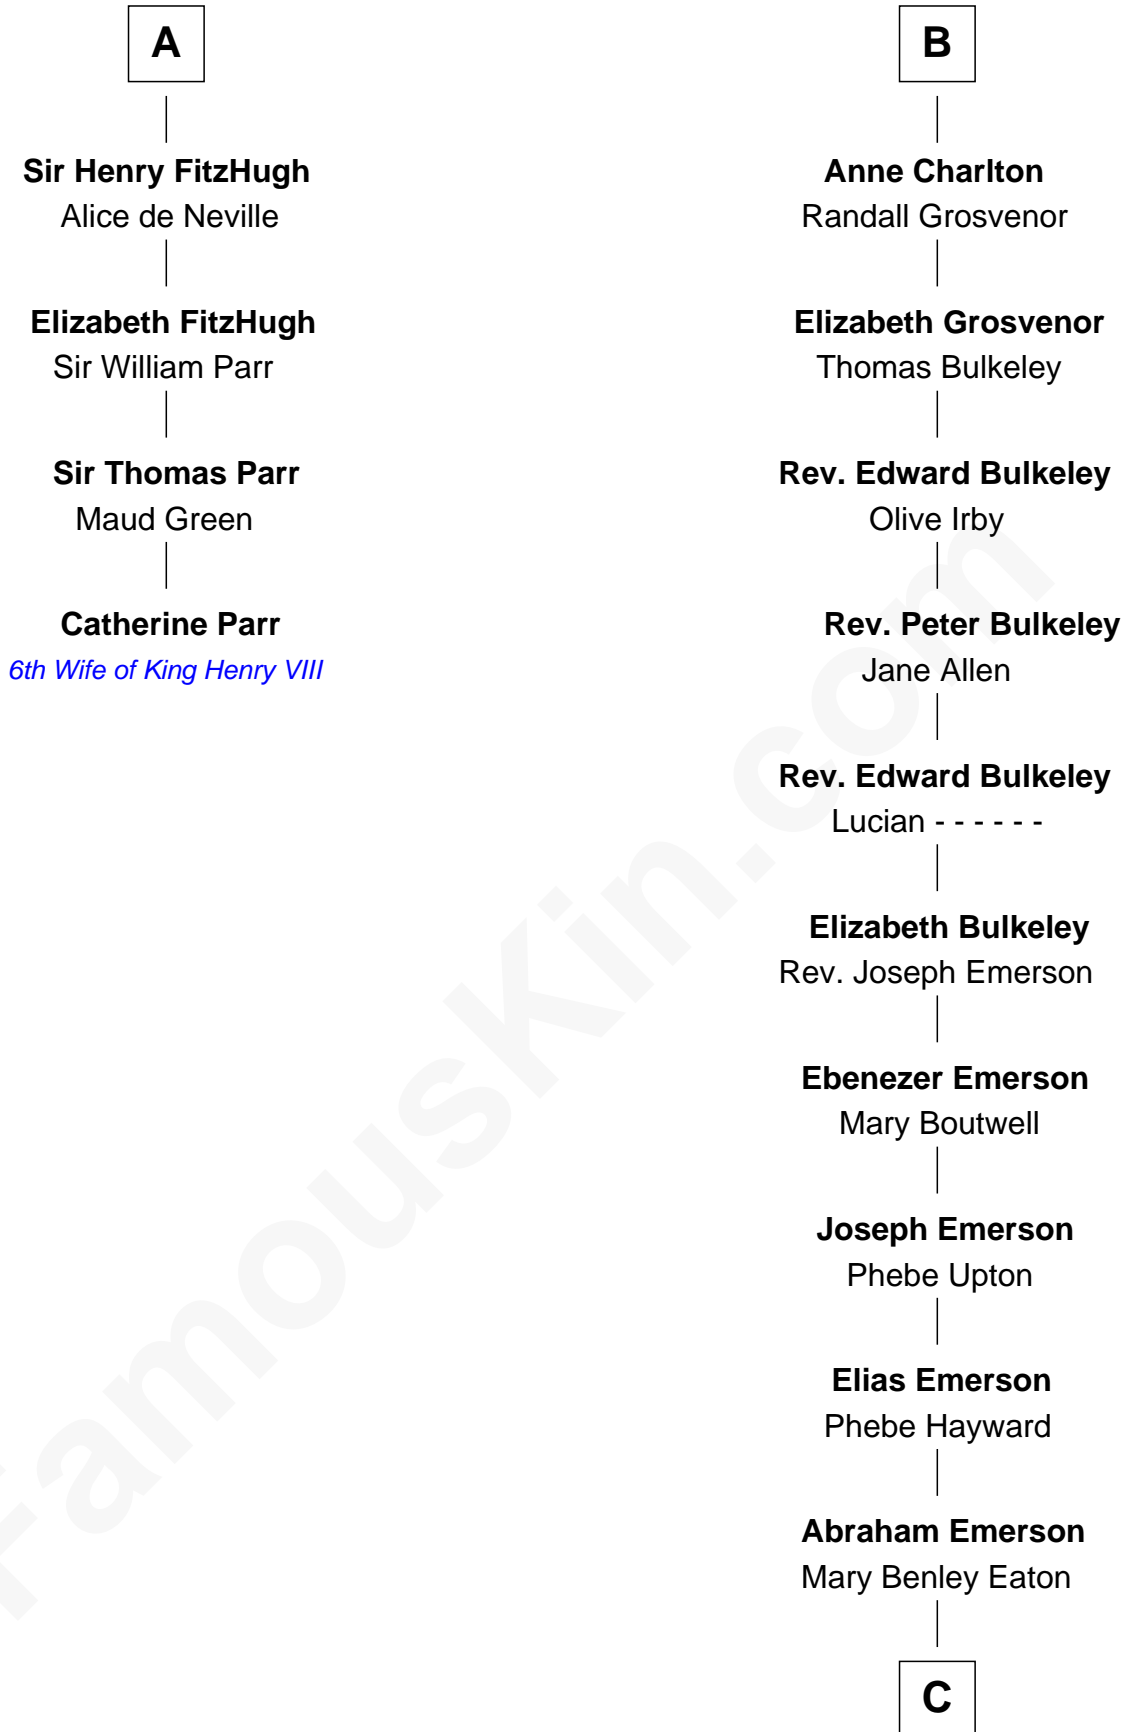

FamousKin.com Relationship Chart of

Catherine Parr

6th Wife of King Henry VIII

10th cousin 10 times removed of

Alan Shepard

Mercury and Apollo Astronaut

Sir Roger de Somery

Nichole d'Aubenev

Mercury and Apollo Astronaut

FamousKin.com