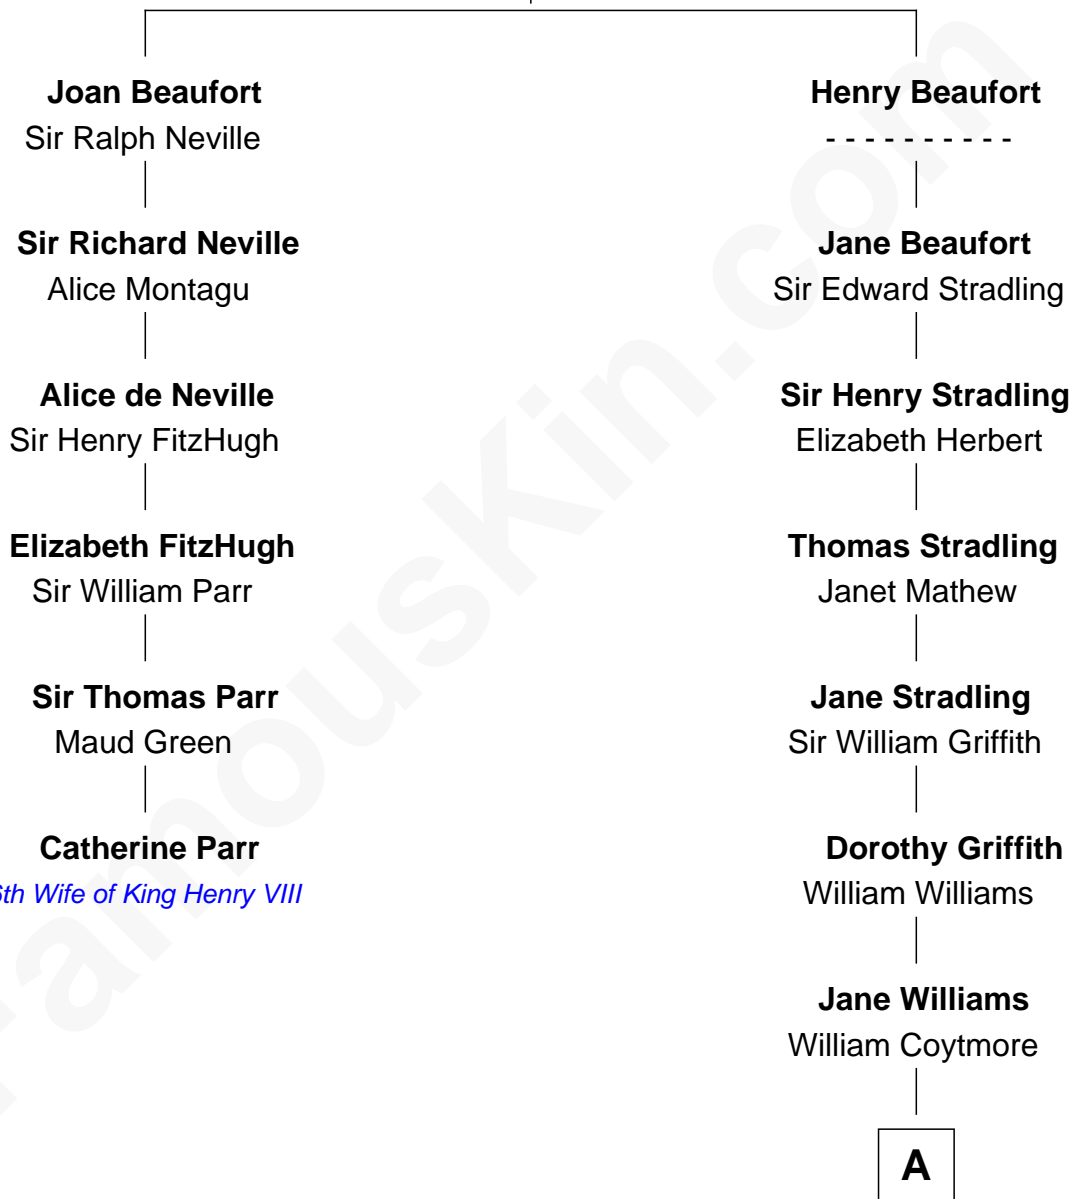

# FamousKin.com Relationship Chart of

**Catherine Parr**

*6th Wife of King Henry VIII*

5th cousin 9 times removed of

**John Quincy Adams**

*6th U.S. President*

**John of Gaunt**  
Katherine Roet

**A**

**Rowland Coytmore**

Katherine Myles

**Elizabeth Coytmore**

William Tyng

**Anna Tyng**

Rev. Thomas Shepard

**Anna Shepard**

Daniel Quincy