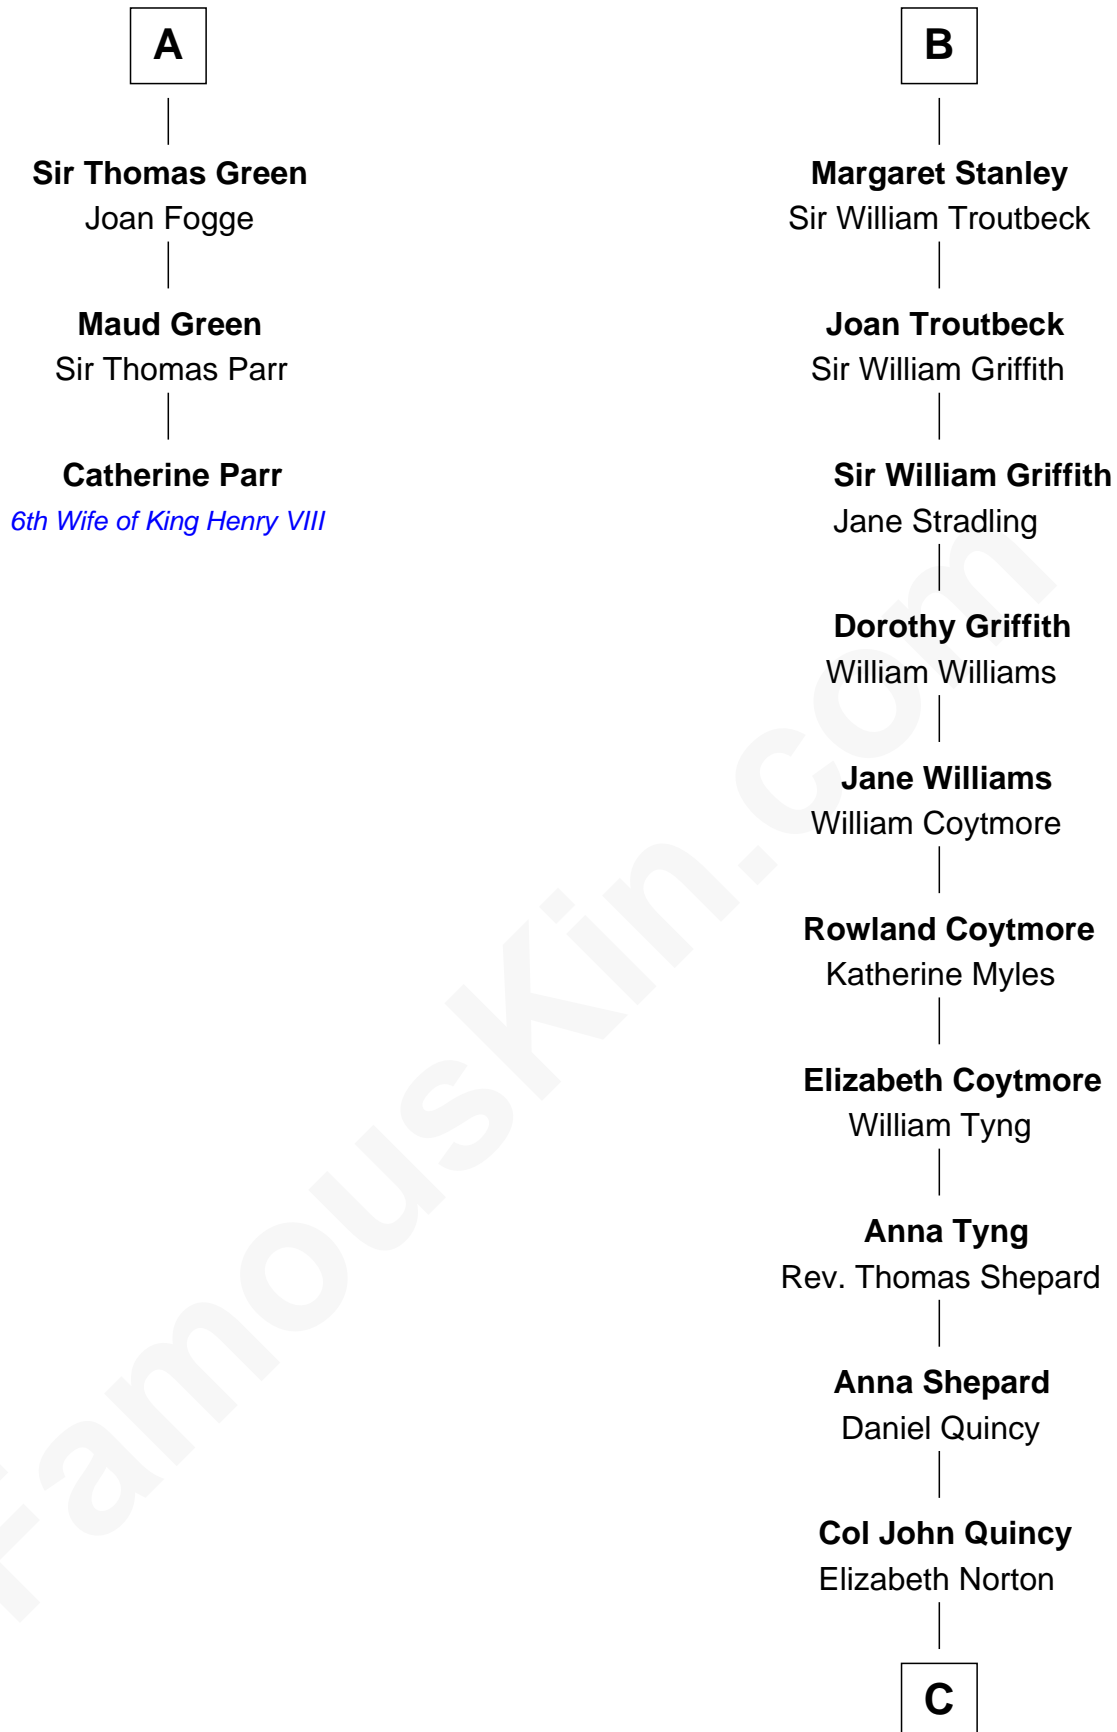

FamousKin.com Relationship Chart of

Catherine Parr

6th Wife of King Henry VIII

9th cousin 10 times removed of

John Quincy Adams

6th U.S. President

C

Elizabeth Quincy
Rev. William Smith