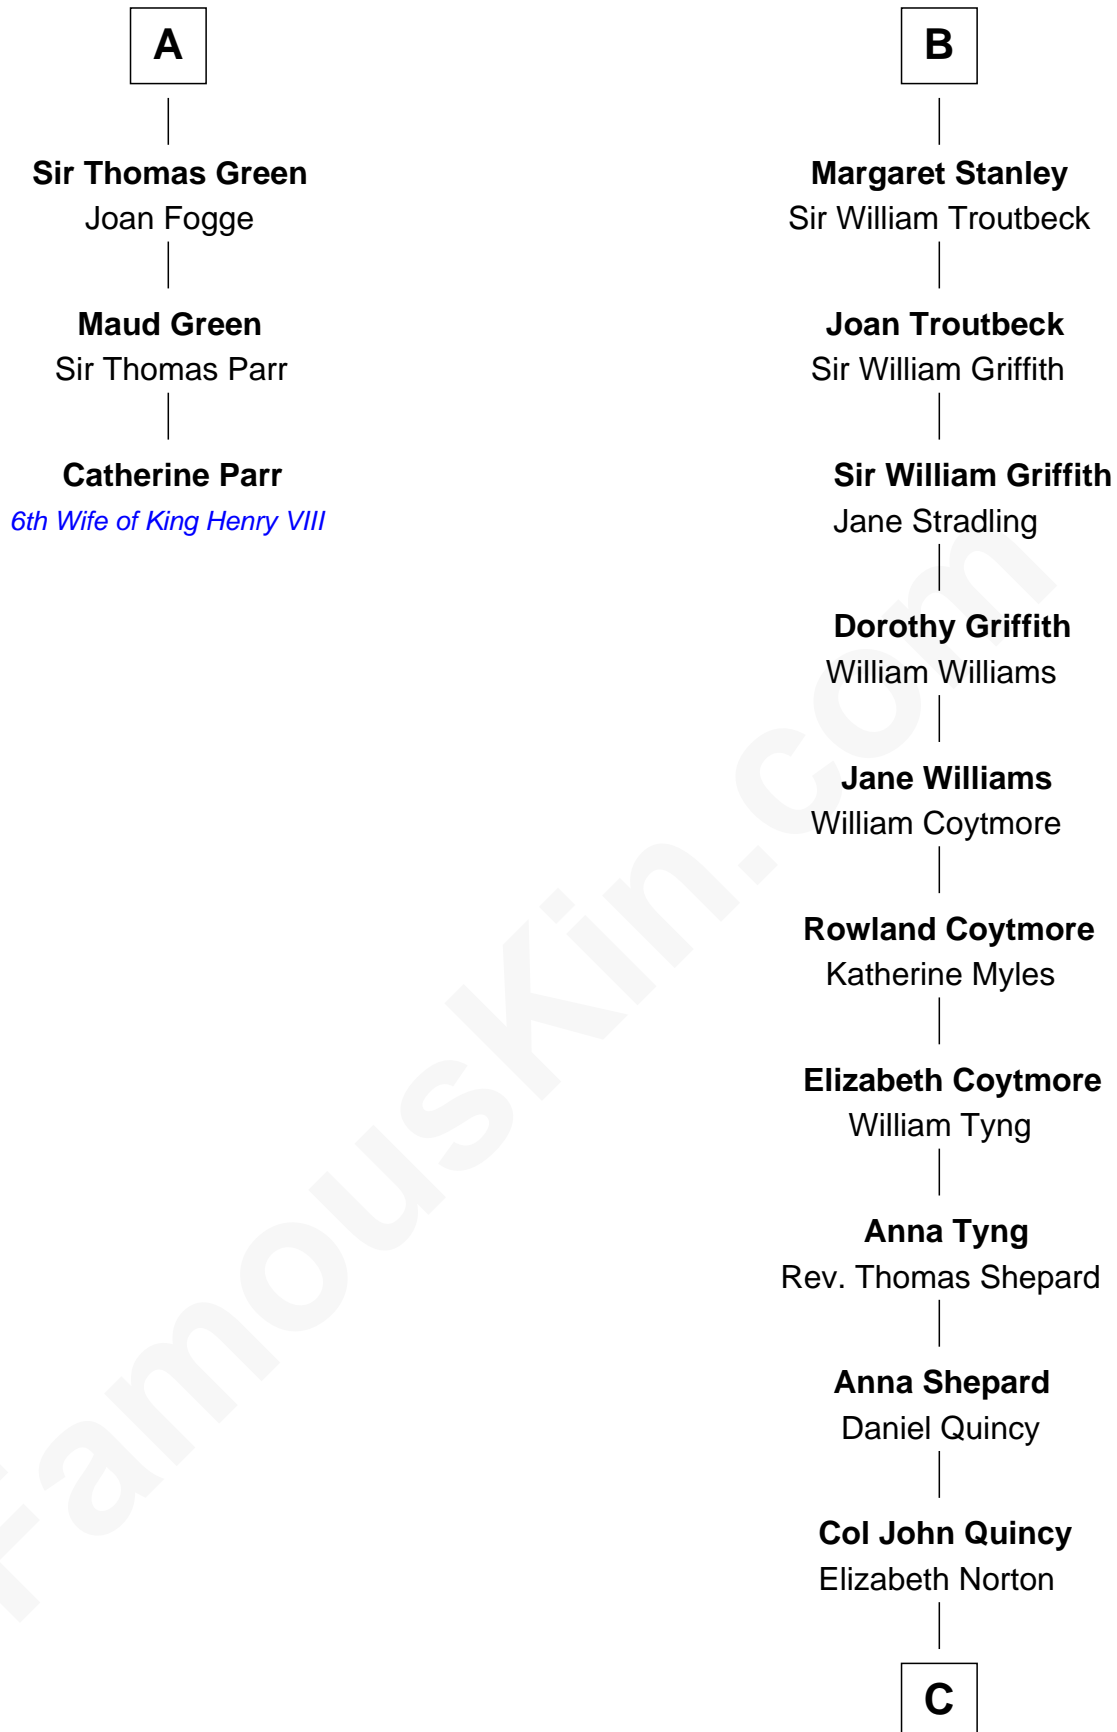

# FamousKin.com Relationship Chart of

**Catherine Parr**

*6th Wife of King Henry VIII*

9th cousin 9 times removed of

**Abigail (Smith) Adams**

*First Lady of President John Adams*

**Sir John FitzGeoffrey**

Isabel le Bigod