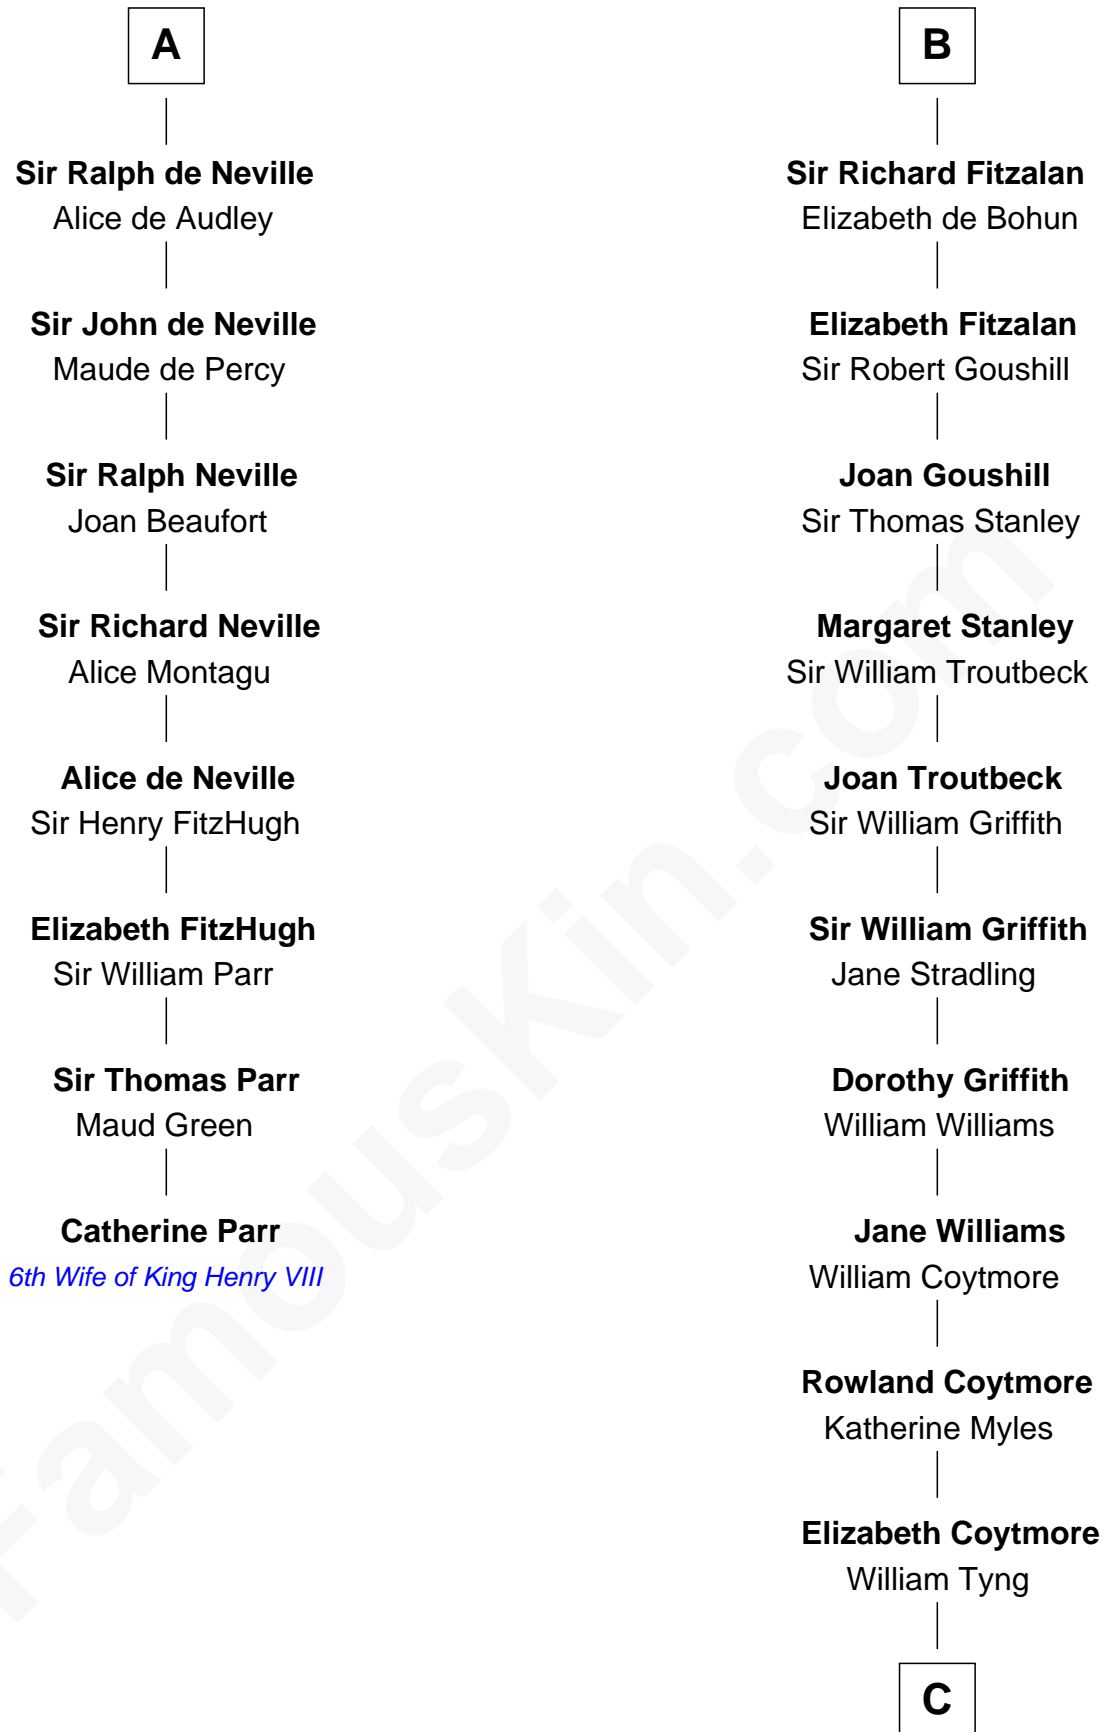

# FamousKin.com Relationship Chart of

**Catherine Parr**

*6th Wife of King Henry VIII*

14th cousin 7 times removed of

**Abigail (Smith) Adams**

*First Lady of President John Adams*

## Gundred de Warenne

**C**

**Anna Tyng**

Rev. Thomas Shepard

**Anna Shepard**

Daniel Quincy

**Col John Quincy**

Elizabeth Norton