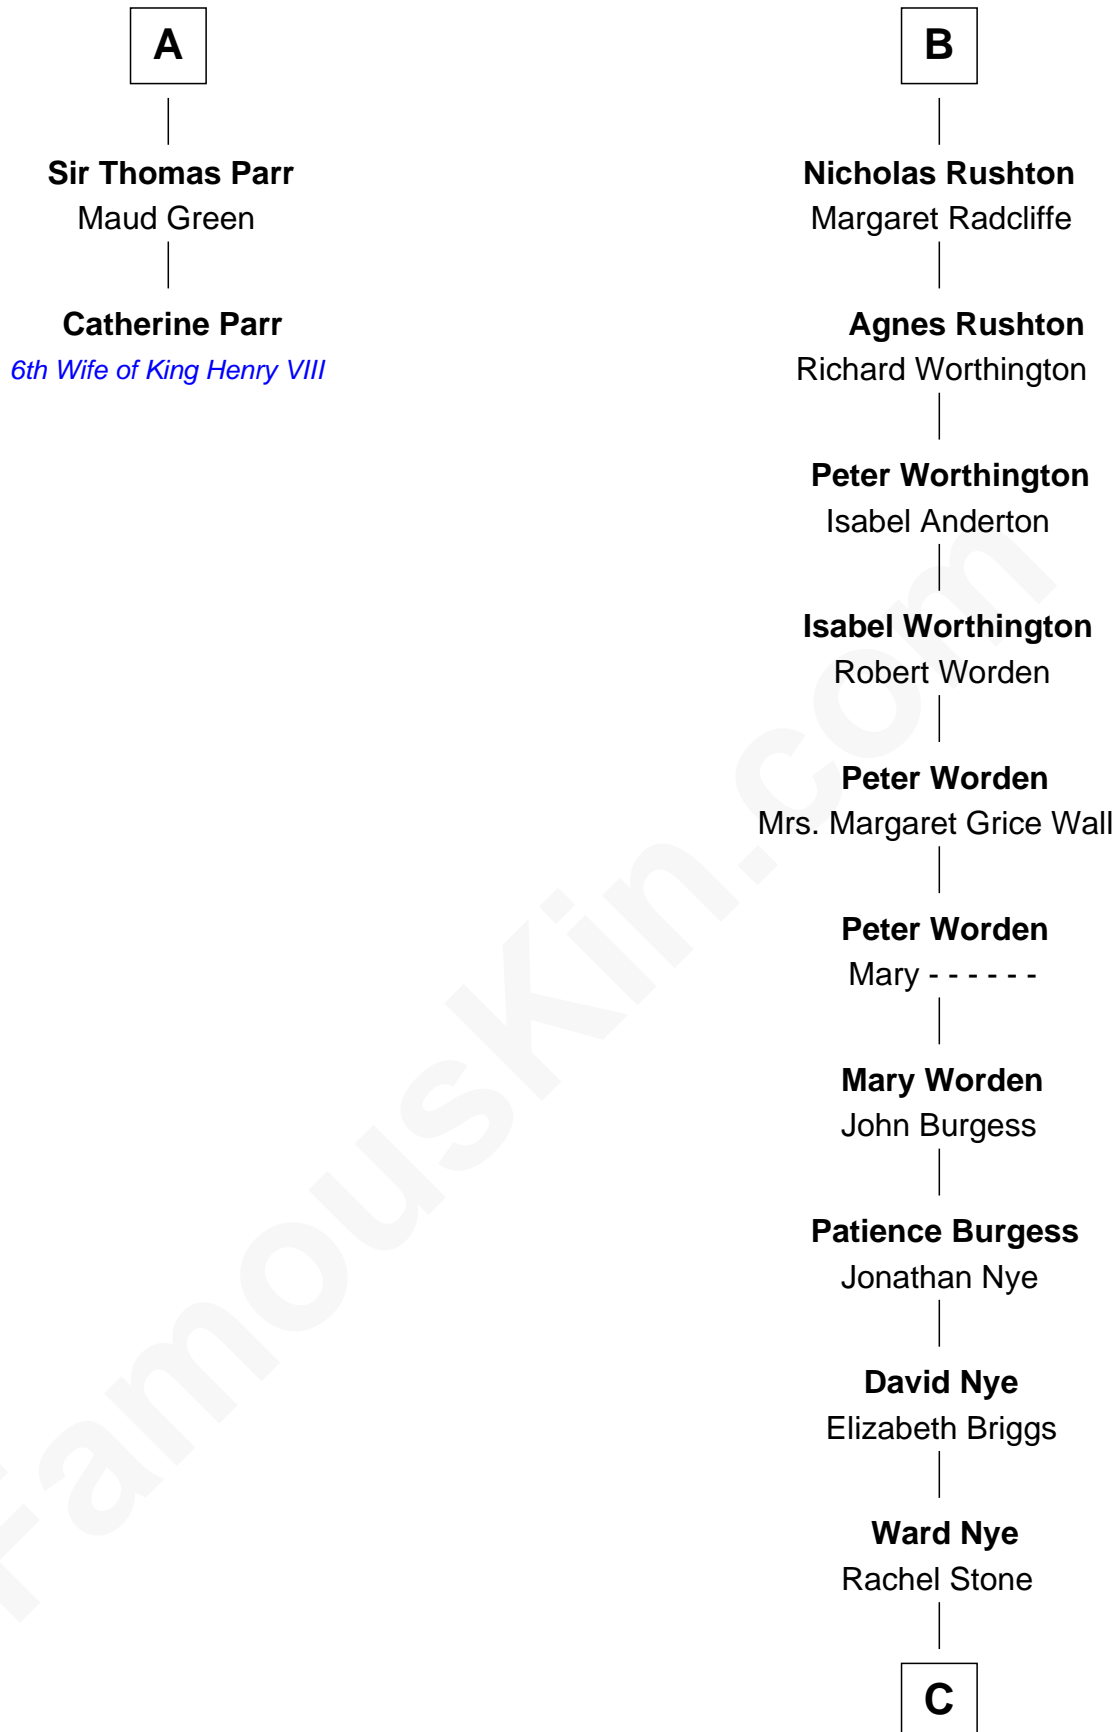

FamousKin.com Relationship Chart of

Catherine Parr

6th Wife of King Henry VIII

8th cousin 13 times removed of

Bill Nye

TV's The Science Guy

Sir William de Ros

Eustache Fitz Ralph