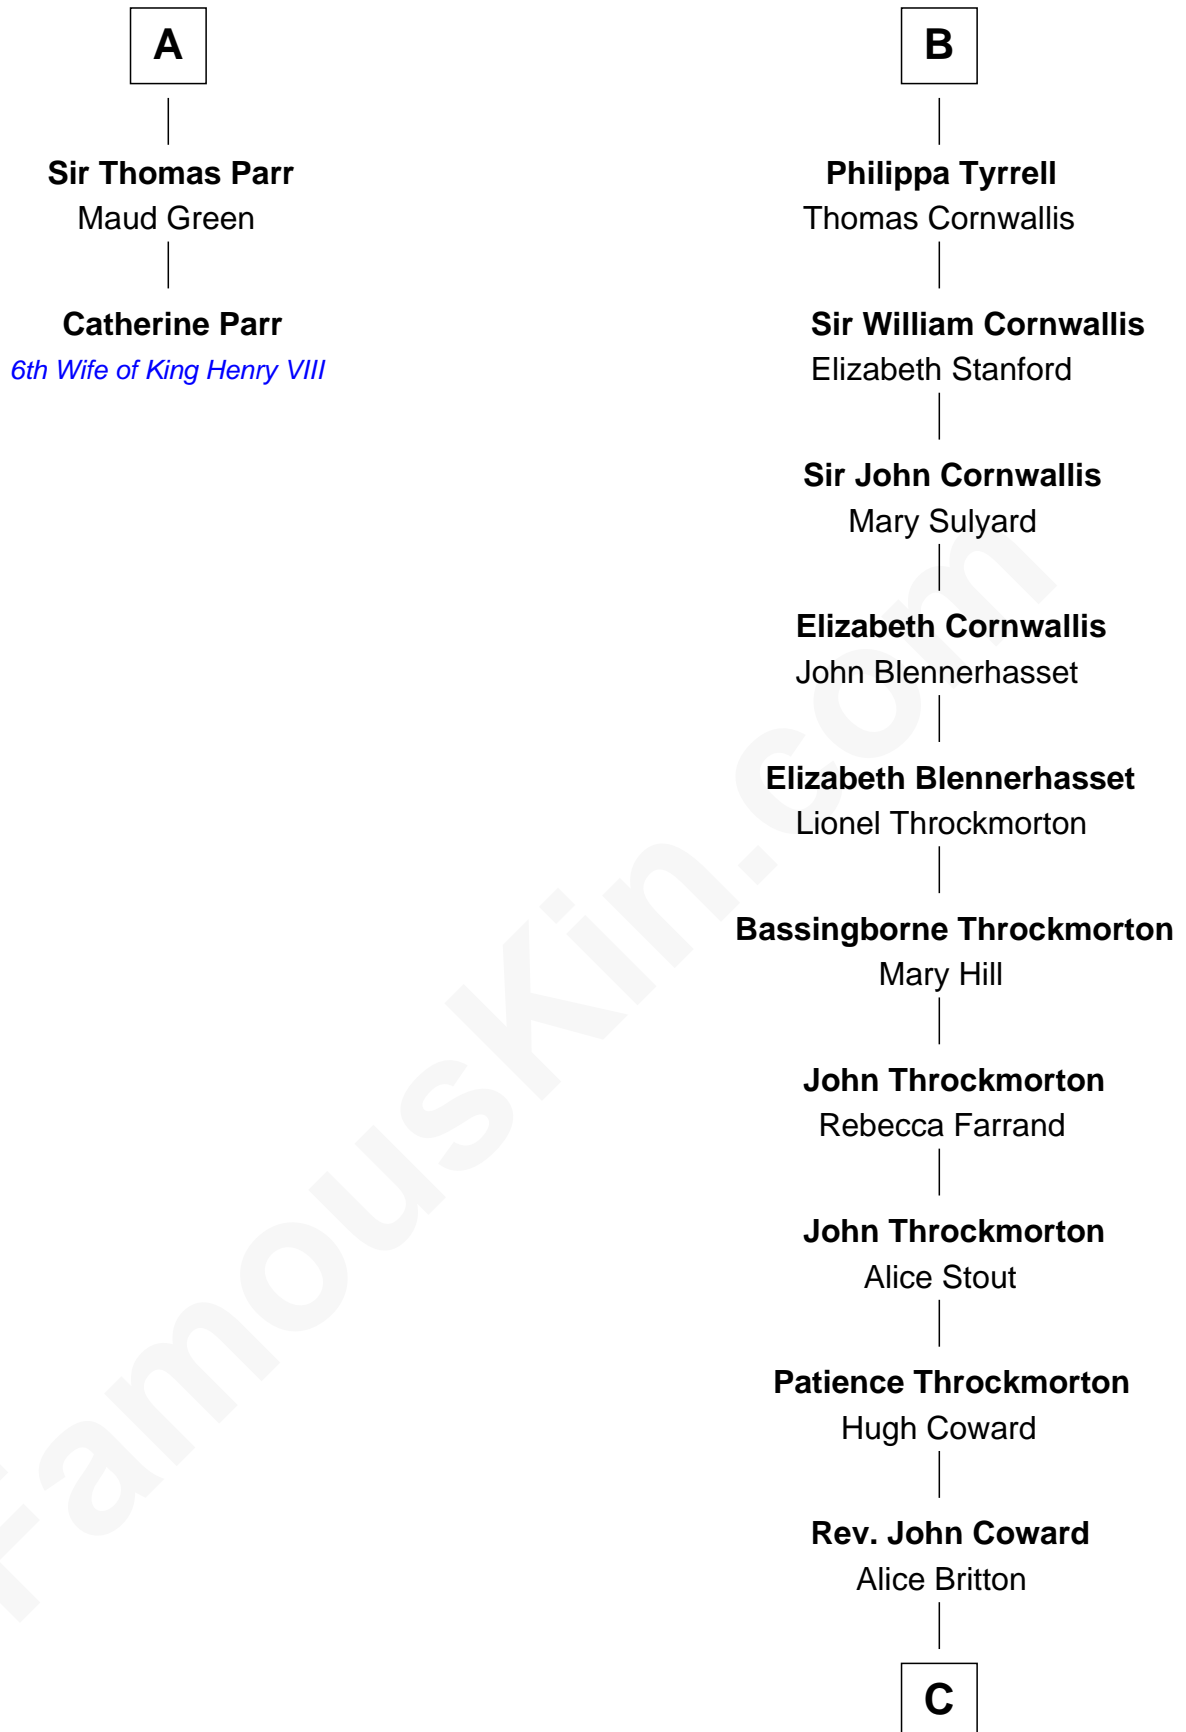

## Relationship Chart of

**Catherine Parr**

*6th Wife of King Henry VIII*

8th cousin 12 times removed of

**General James Longstreet**

*Confederate Army - U.S. Civil War*

C

**Deliverance Coward**

James FitzRandolph

**Hannah FitzRandolph**

William Longstreet

**James Longstreet**

Mary Anna Dent

**General James Longstreet**

*Confederate Army - U.S. Civil War*

FamousKin.com