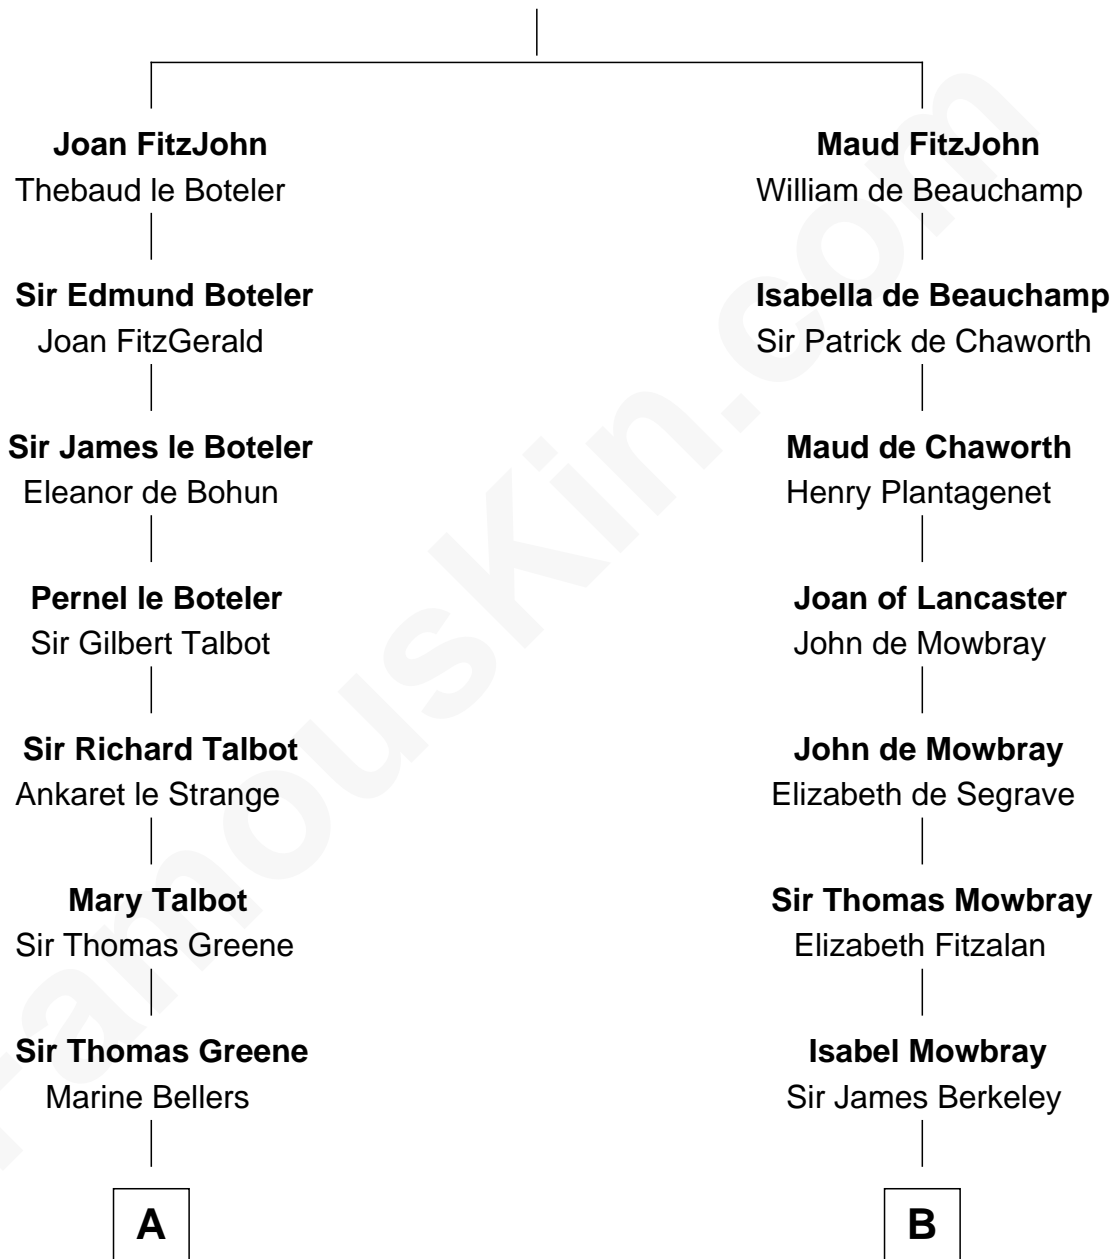

FamousKin.com Relationship Chart of

Catherine Parr

6th Wife of King Henry VIII

9th cousin 12 times removed of

Jack London

Author of "The Call of the Wild"

Sir John FitzGeoffrey

Isabel le Bigod

C

—
Adam Wellman

Esther Mann

—
Joel Wellman

Betsey Baker

—
Marshall Daniel Wellman

Eleanor Garrett Jones

—
Flora Wellman