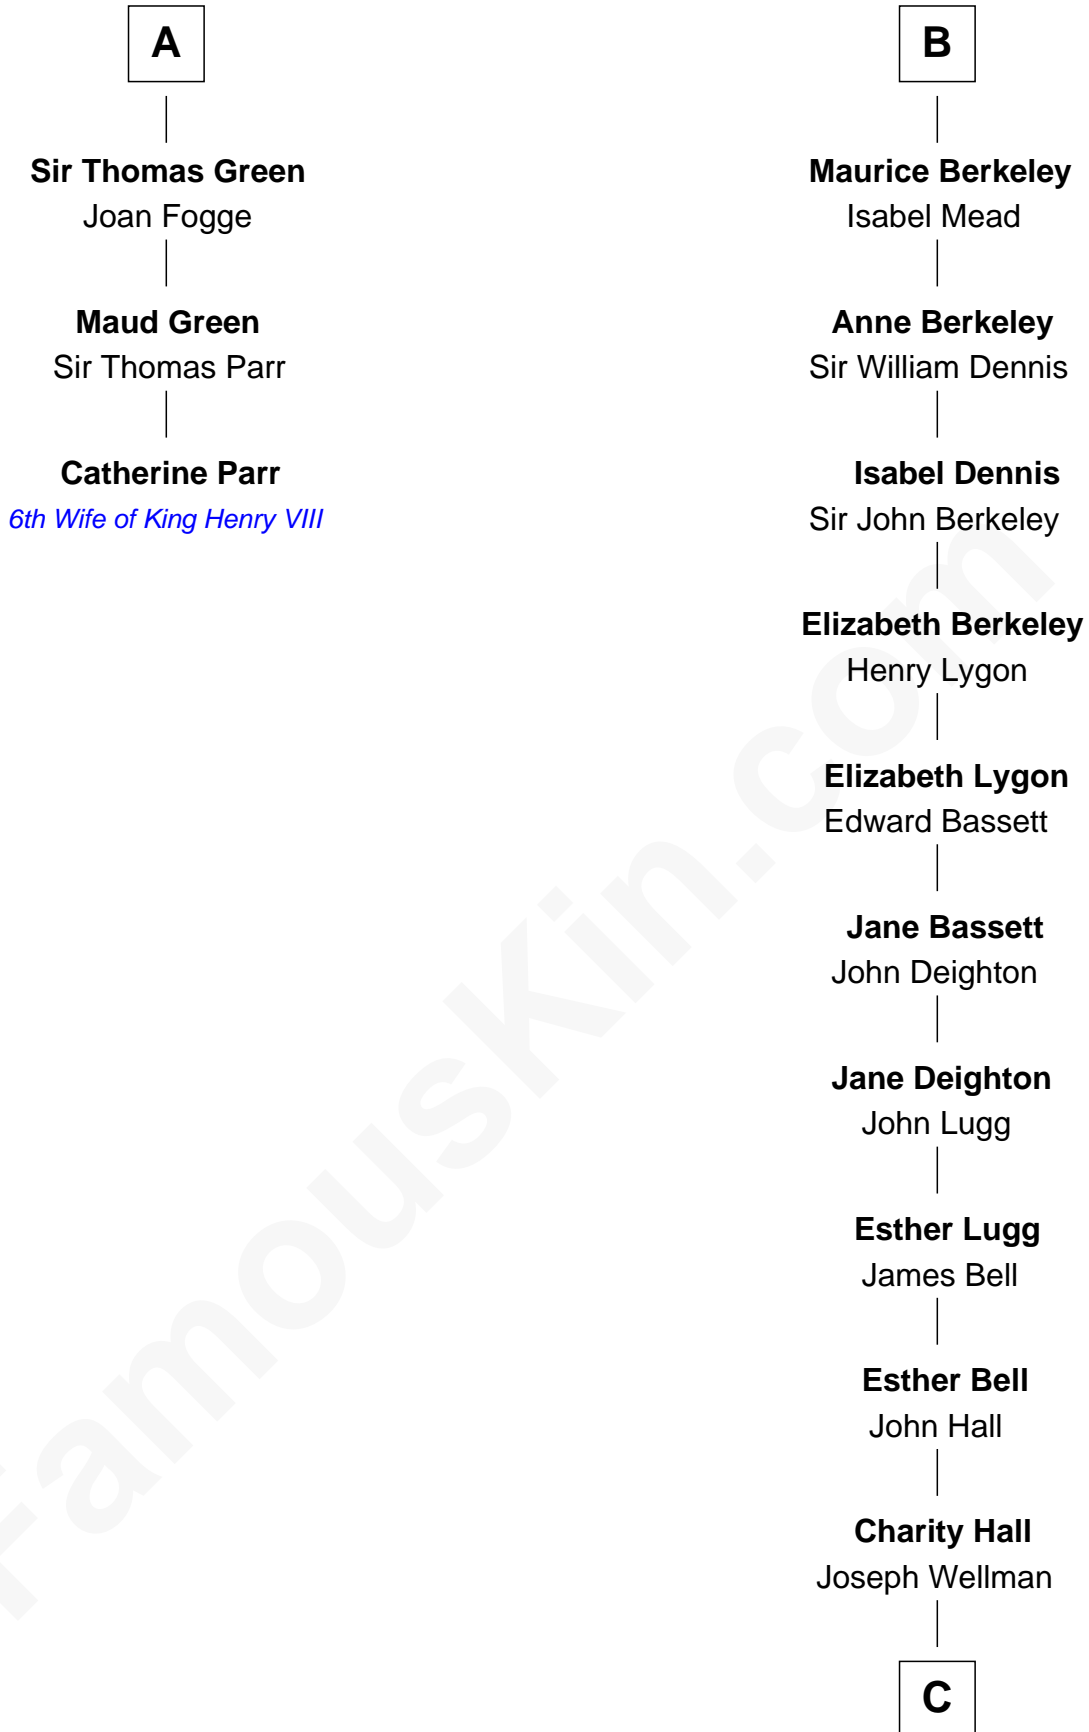

FamousKin.com Relationship Chart of

Catherine Parr

6th Wife of King Henry VIII

9th cousin 12 times removed of

Jack London

Author of "The Call of the Wild"

Sir John FitzGeoffrey

Isabel le Bigod