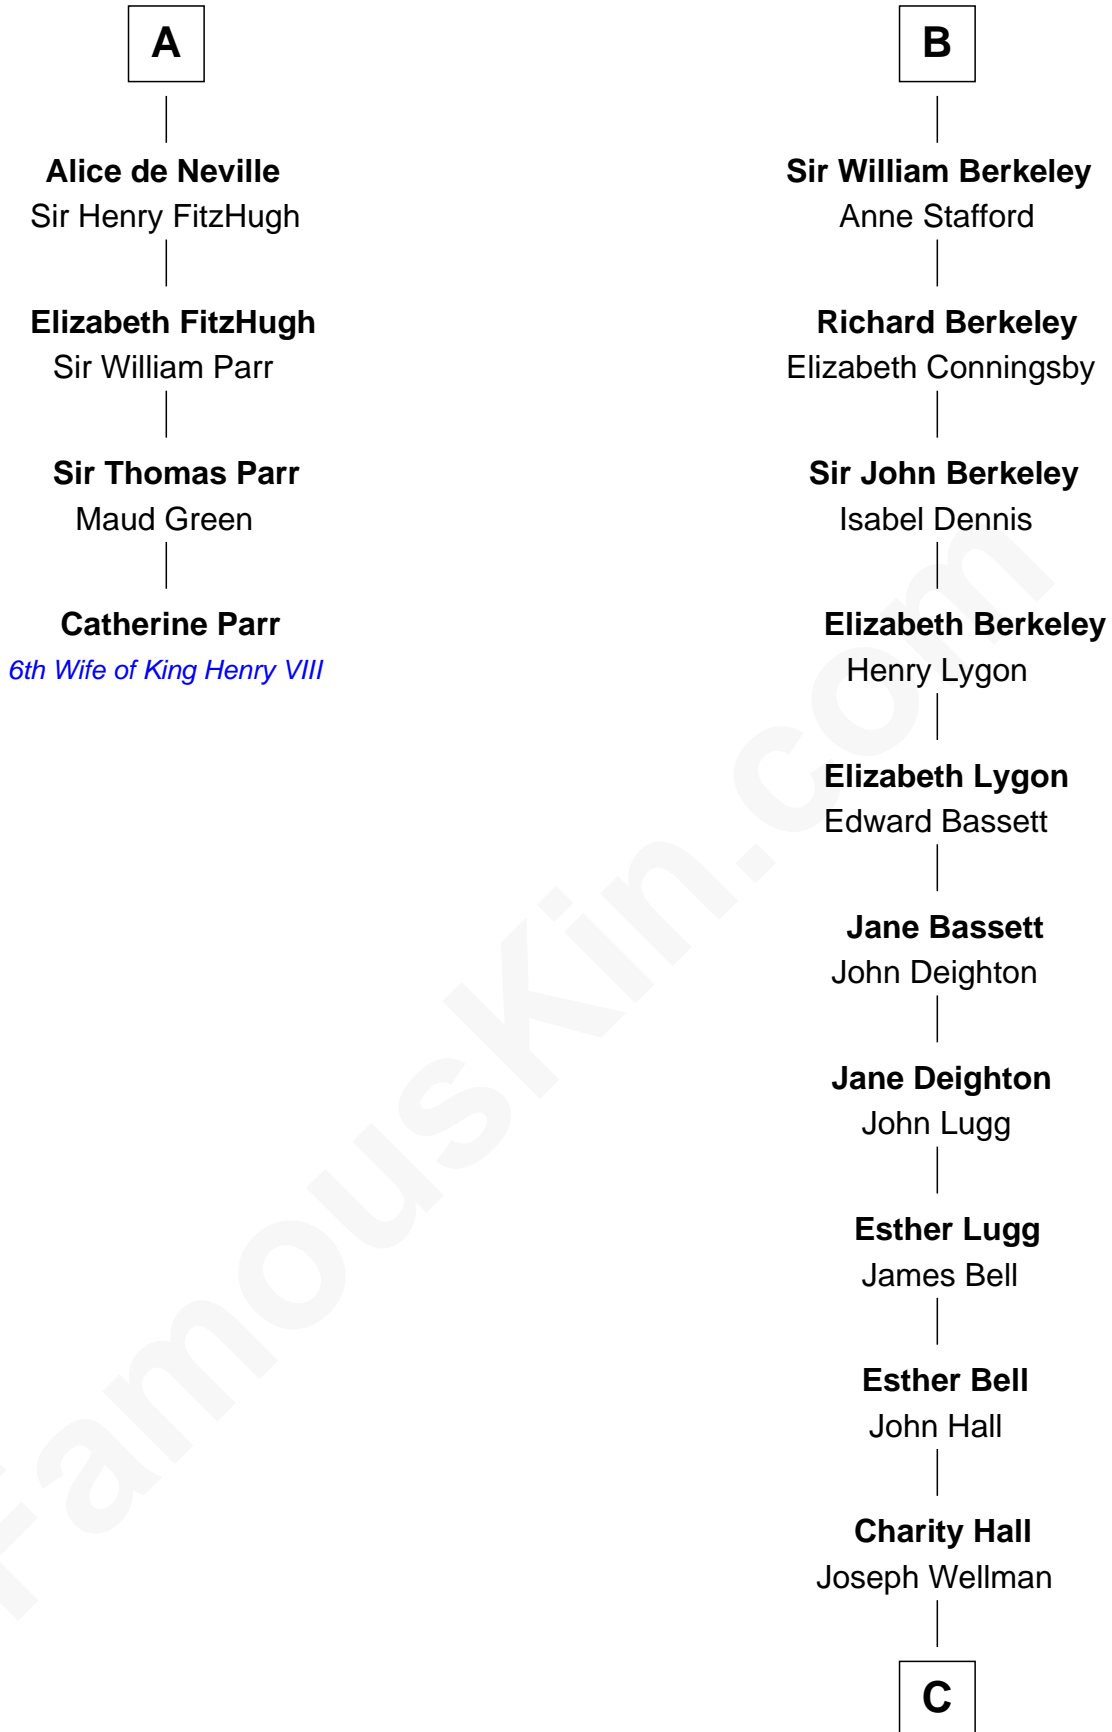

FamousKin.com Relationship Chart of

Catherine Parr

6th Wife of King Henry VIII

10th cousin 11 times removed of

Jack London

Author of "The Call of the Wild"

C

—
Adam Wellman

Esther Mann

—
Joel Wellman

Betsey Baker

—
Marshall Daniel Wellman

Eleanor Garrett Jones

—
Flora Wellman

William Henry Chaney

—
Jack London