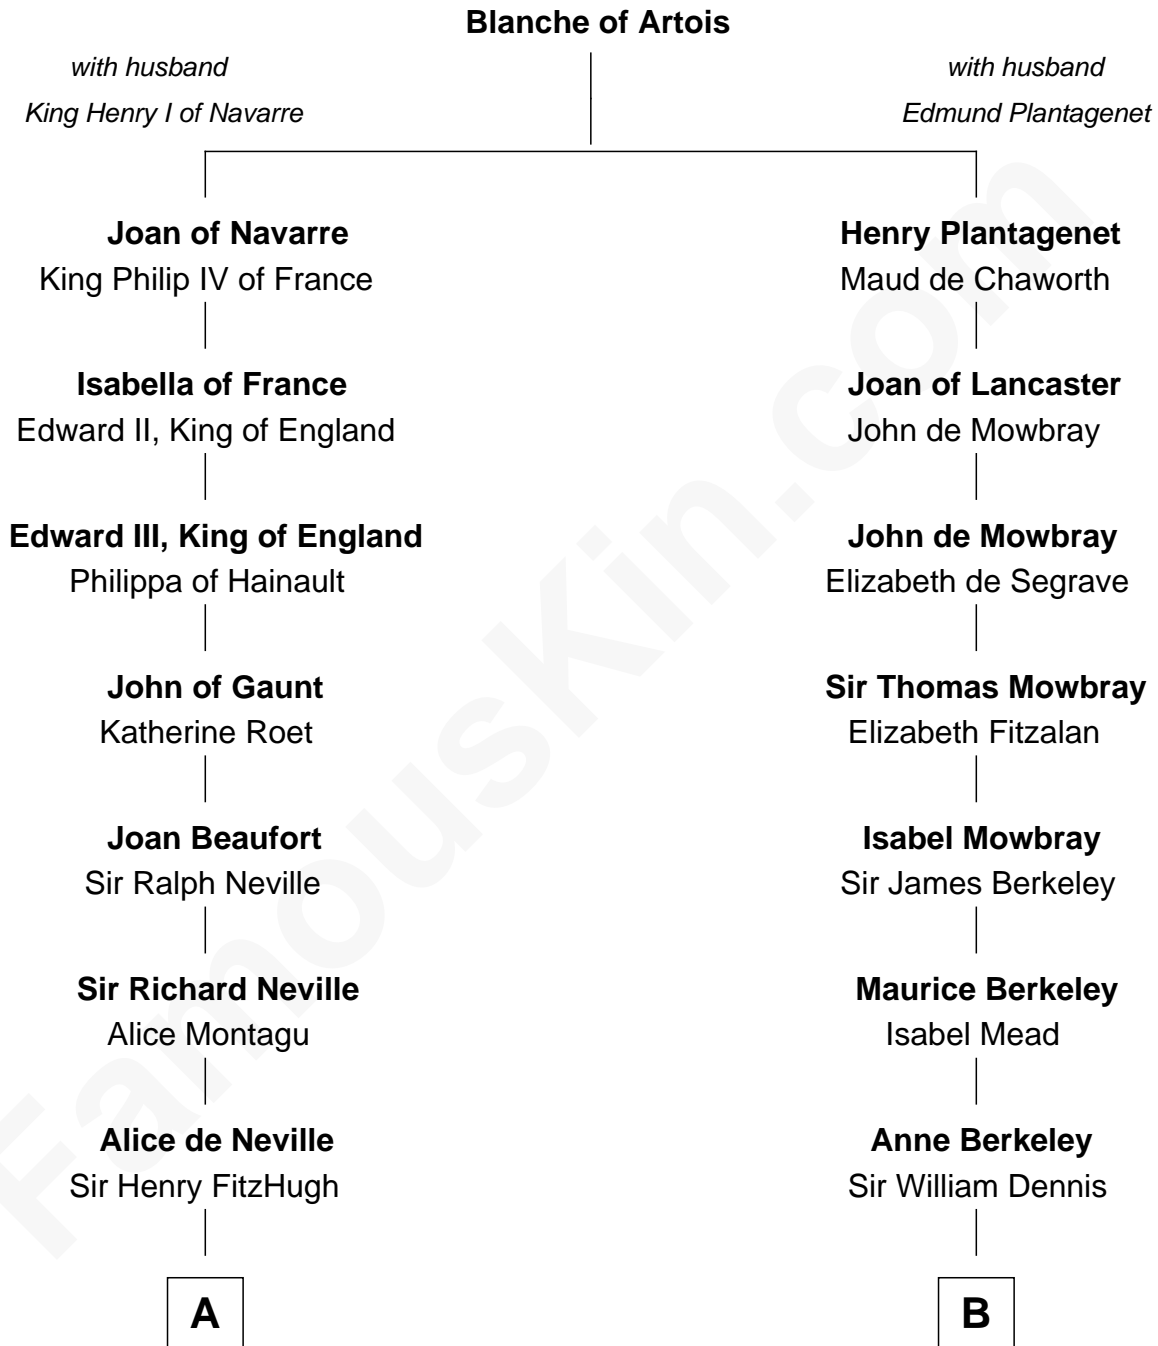

# FamousKin.com Relationship Chart of

**Catherine Parr**

*6th Wife of King Henry VIII*

9th cousin 10 times removed of

**Jack London**

*Author of "The Call of the Wild"*

C

Marshall Daniel Wellman

Eleanor Garrett Jones

Flora Wellman

William Henry Chaney

Jack London

*Author of "The Call of the Wild"*

FamousKin.com