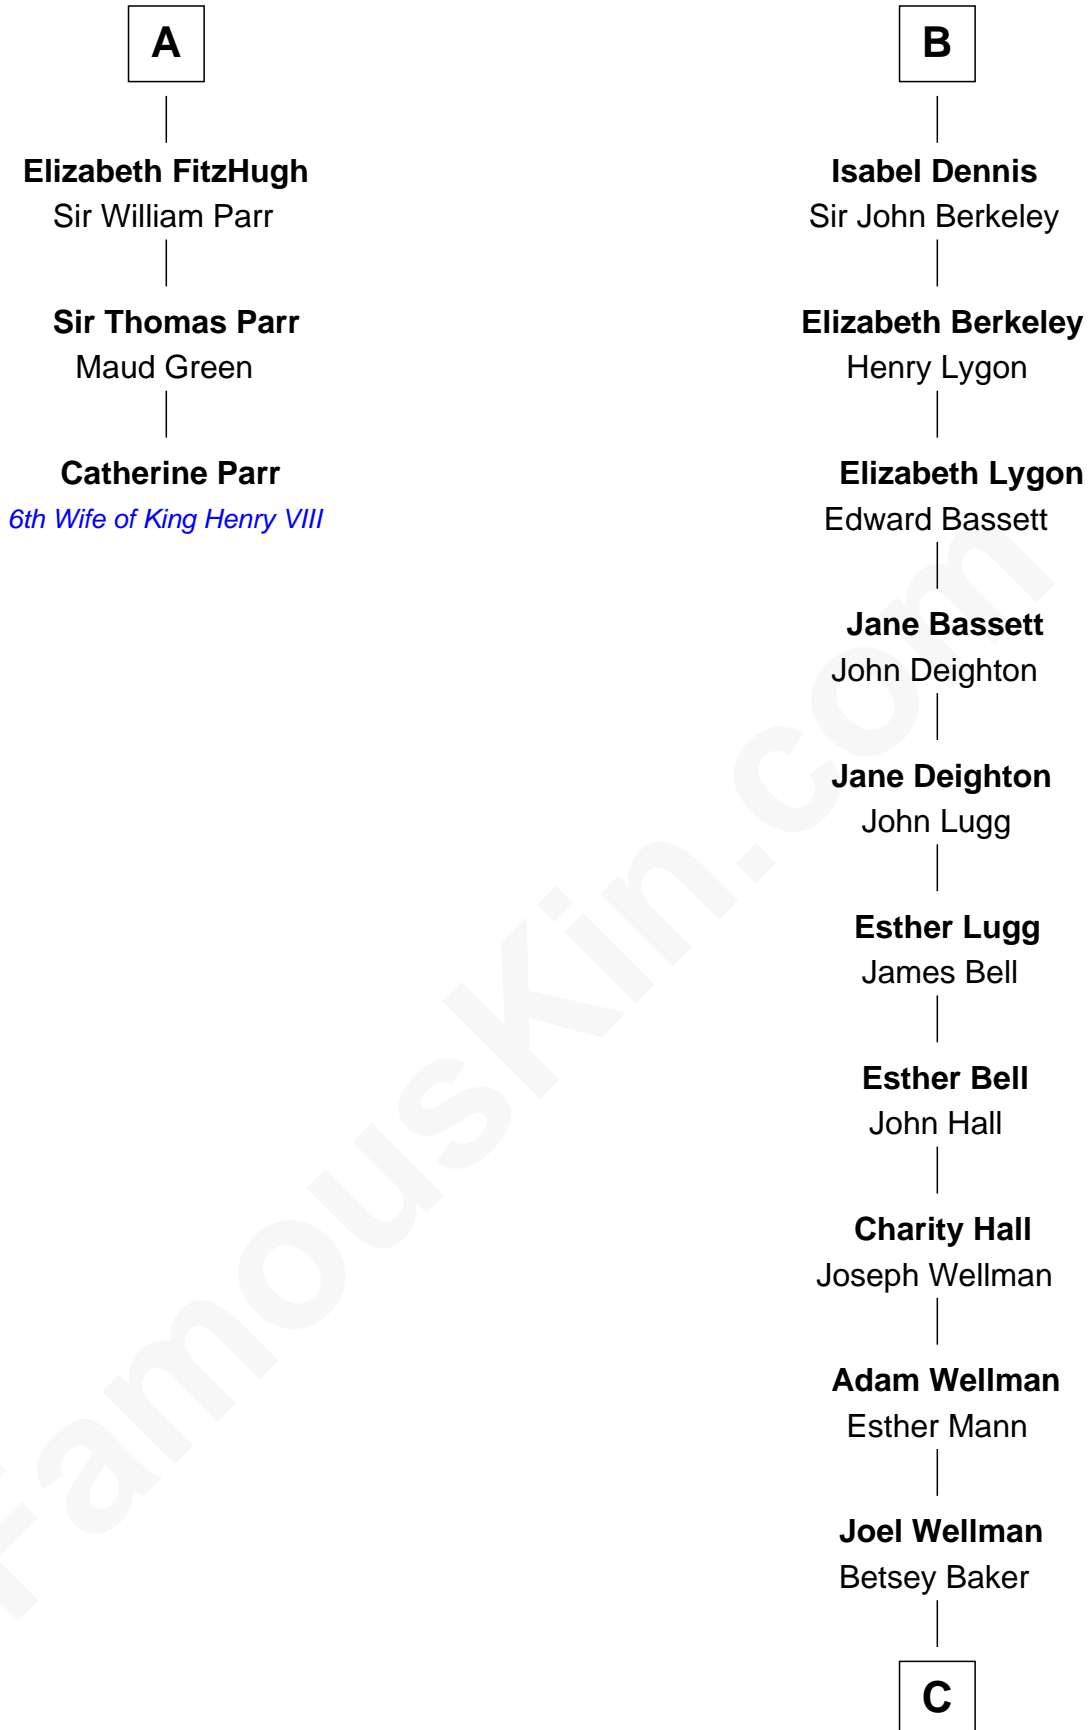

# FamousKin.com Relationship Chart of

**Catherine Parr**

*6th Wife of King Henry VIII*

9th cousin 10 times removed of

**Jack London**

*Author of "The Call of the Wild"*

C

Marshall Daniel Wellman

Eleanor Garrett Jones

Flora Wellman

William Henry Chaney

Jack London

*Author of "The Call of the Wild"*

FamousKin.com