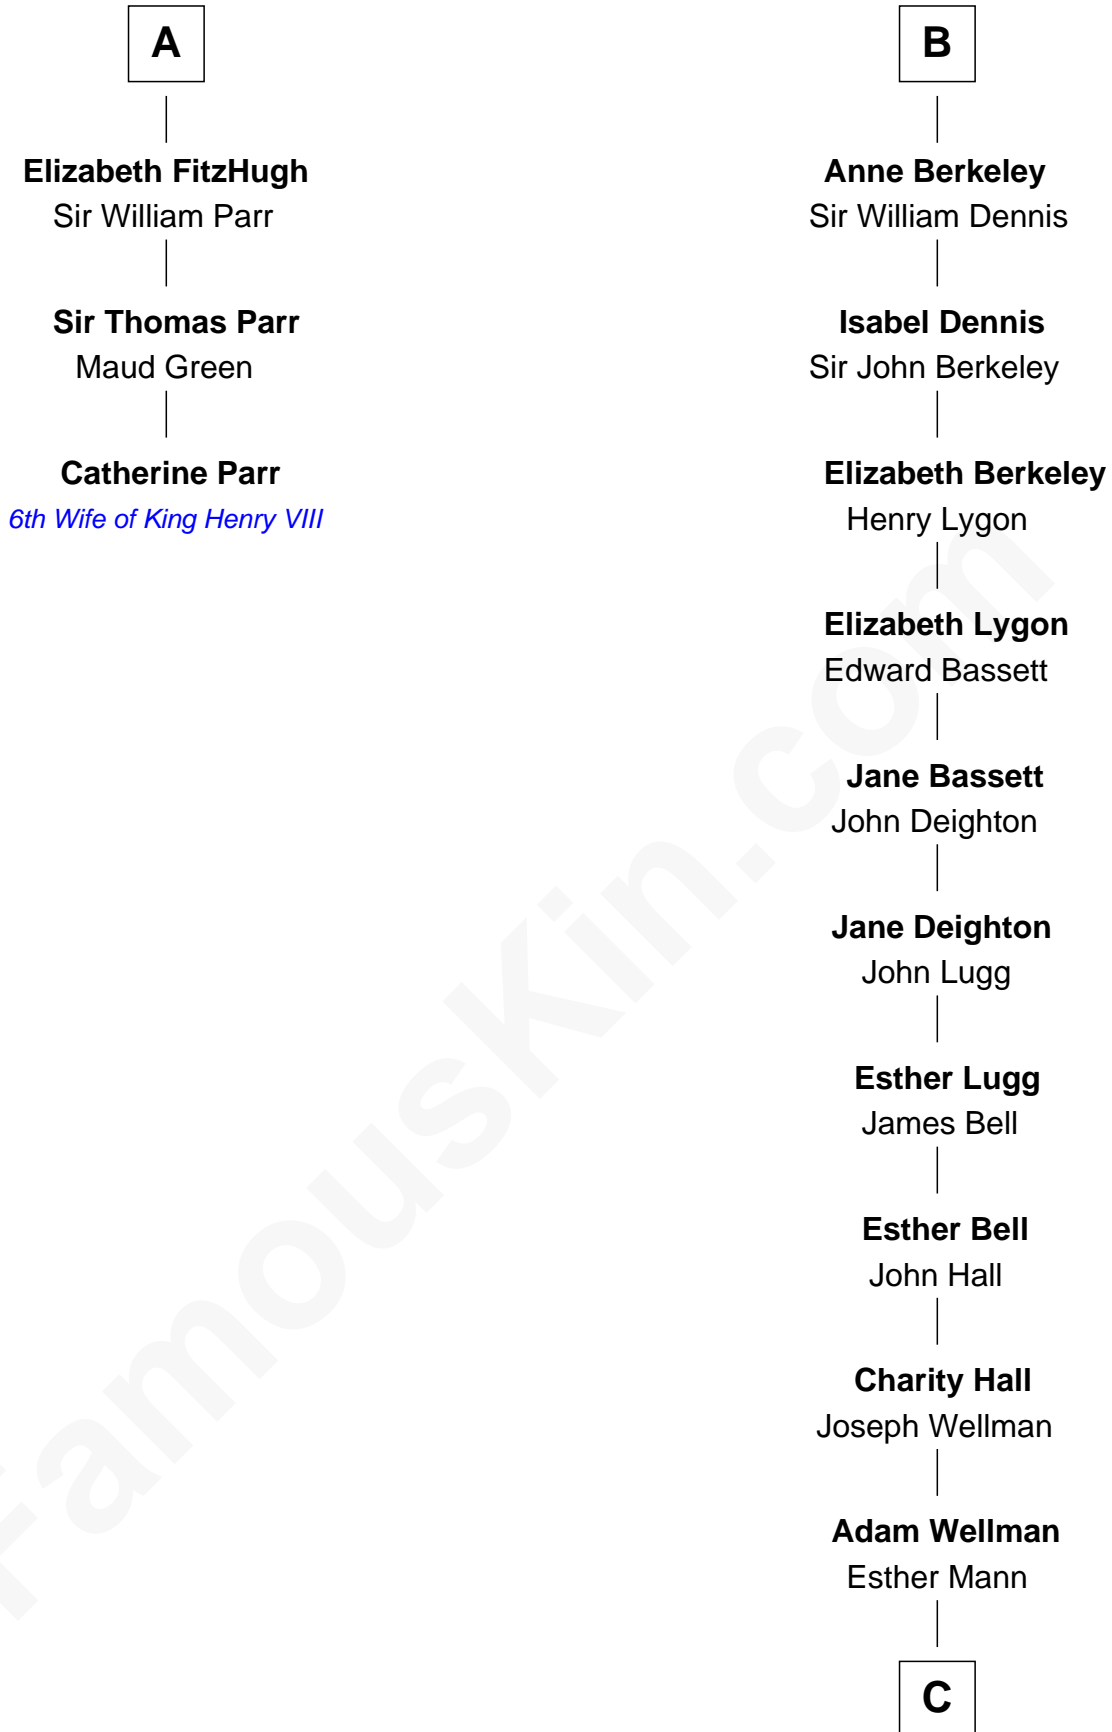

FamousKin.com Relationship Chart of

Catherine Parr

6th Wife of King Henry VIII

9th cousin 11 times removed of

Jack London

Author of "The Call of the Wild"

C

—
Joel Wellman

Betsey Baker
—

Marshall Daniel Wellman

Eleanor Garrett Jones
—

Flora Wellman

William Henry Chaney
—

Jack London

Author of "The Call of the Wild"

FamousKin.com