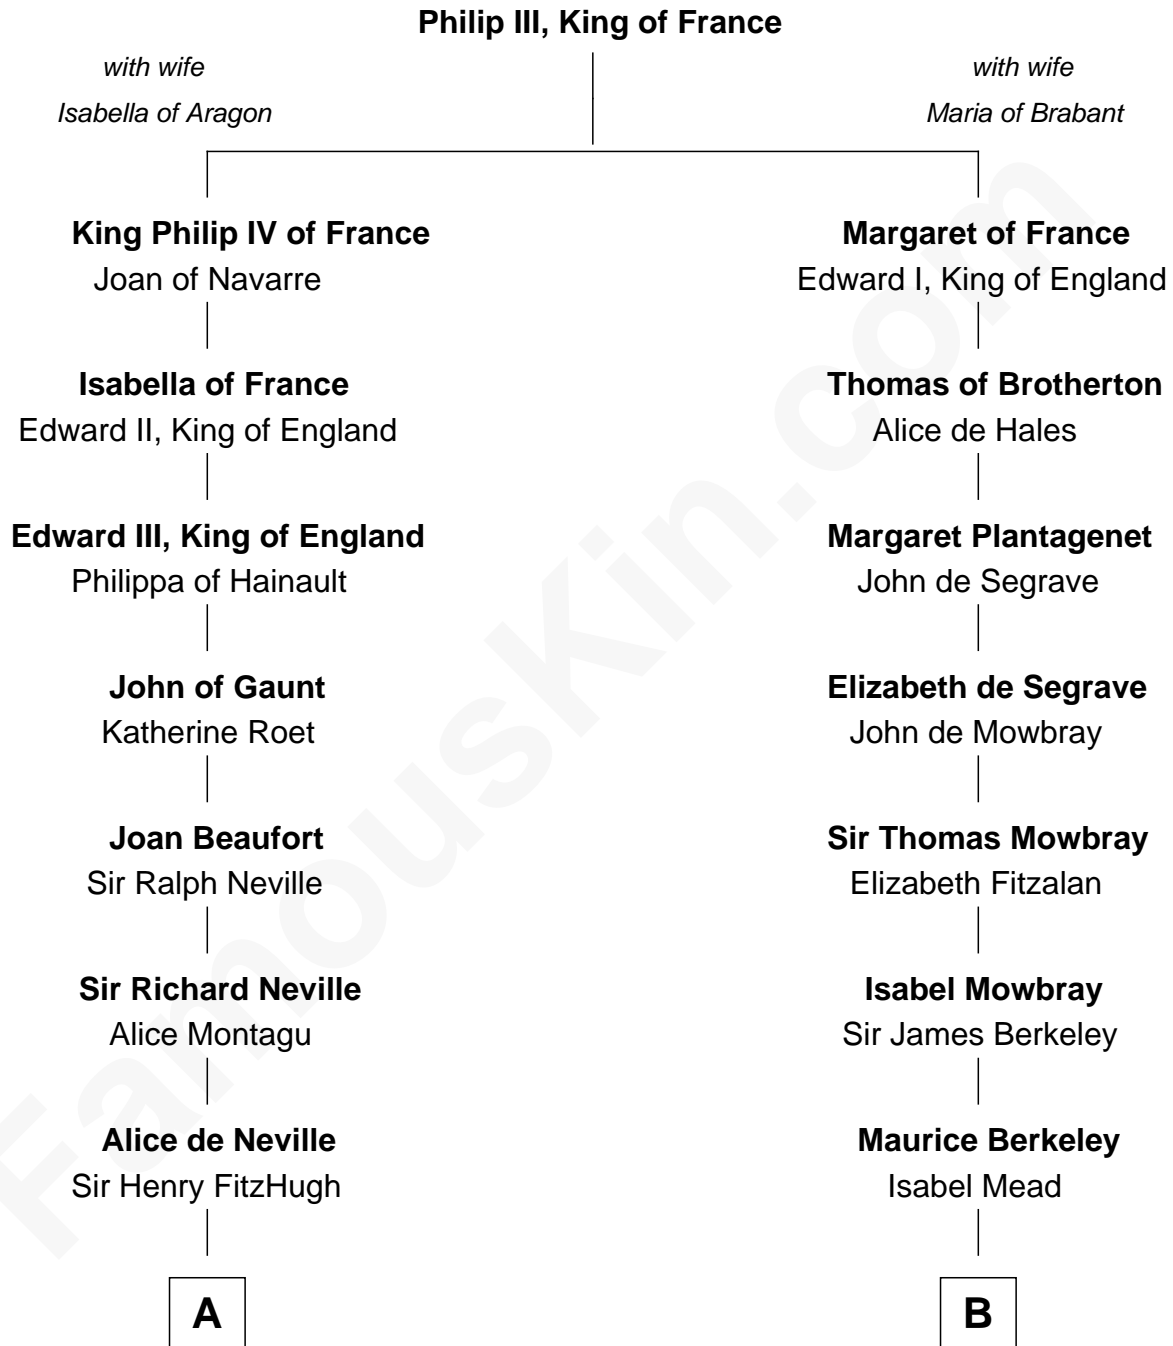

FamousKin.com Relationship Chart of

Catherine Parr

6th Wife of King Henry VIII

9th cousin 11 times removed of

Jack London

Author of "The Call of the Wild"

C

—
Joel Wellman

Betsey Baker
—

Marshall Daniel Wellman

Eleanor Garrett Jones
—

Flora Wellman

William Henry Chaney
—

Jack London

Author of "The Call of the Wild"

FamousKin.com