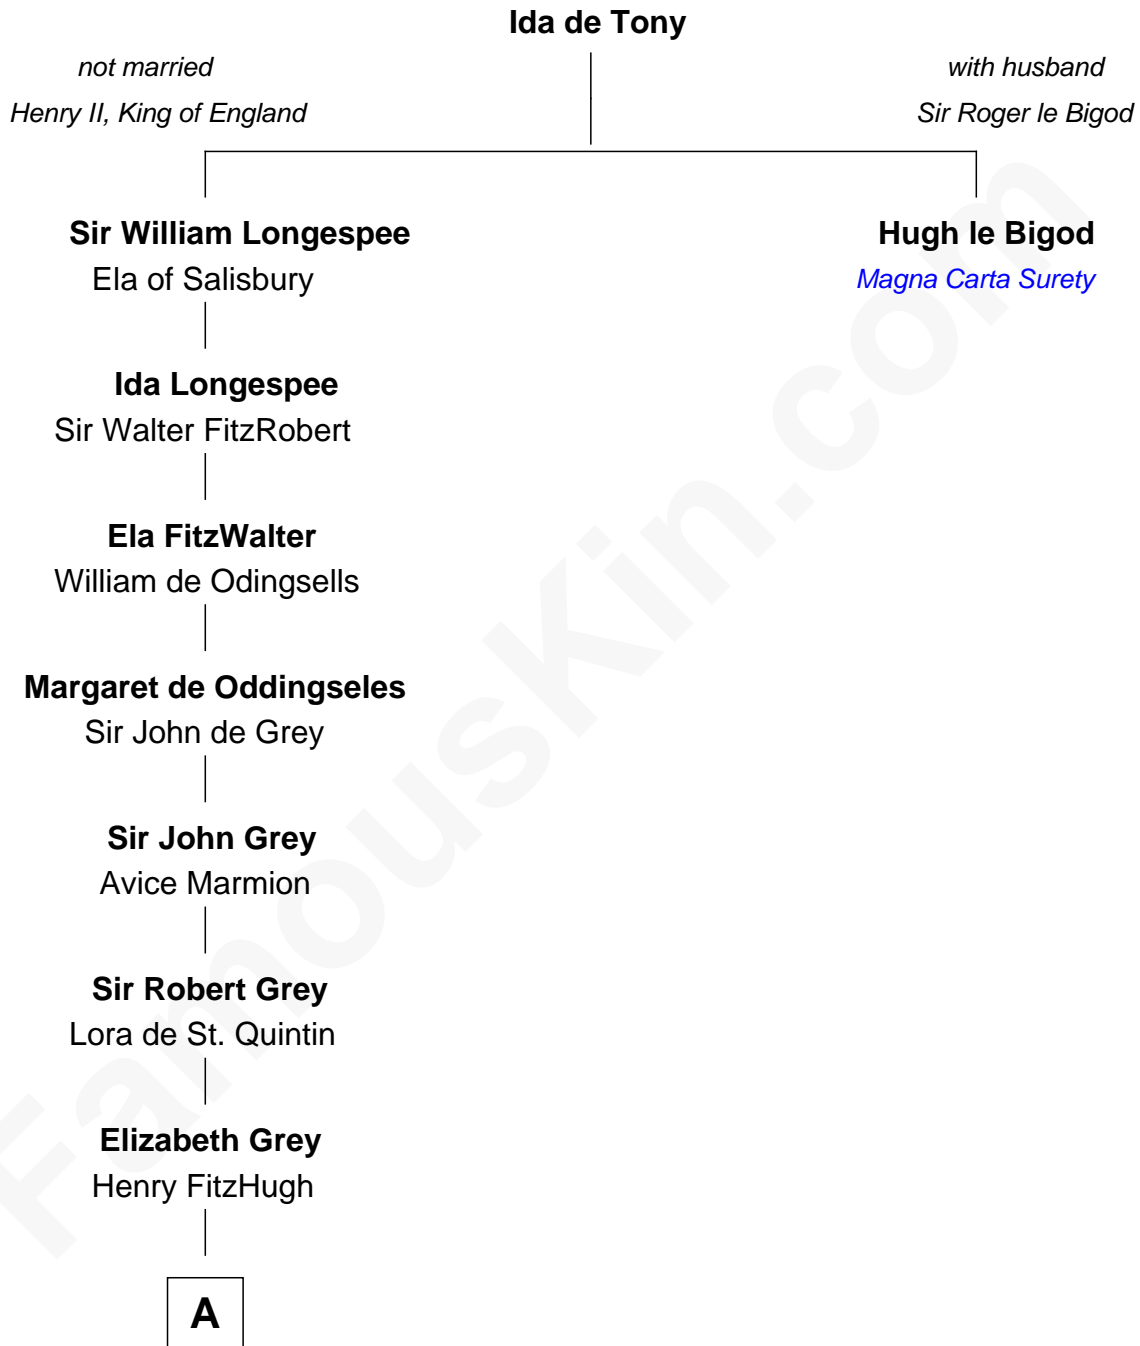

FamousKin.com Relationship Chart of

Catherine Parr

6th Wife of King Henry VIII

9th great-grandniece of

Hugh le Bigod

Magna Carta Surety

A

—
Sir William FitzHugh

Margery Willoughby

—
Sir Henry FitzHugh

Alice de Neville

—
Elizabeth FitzHugh

Sir William Parr

—
Sir Thomas Parr

Maud Green

—
Catherine Parr

6th Wife of King Henry VIII