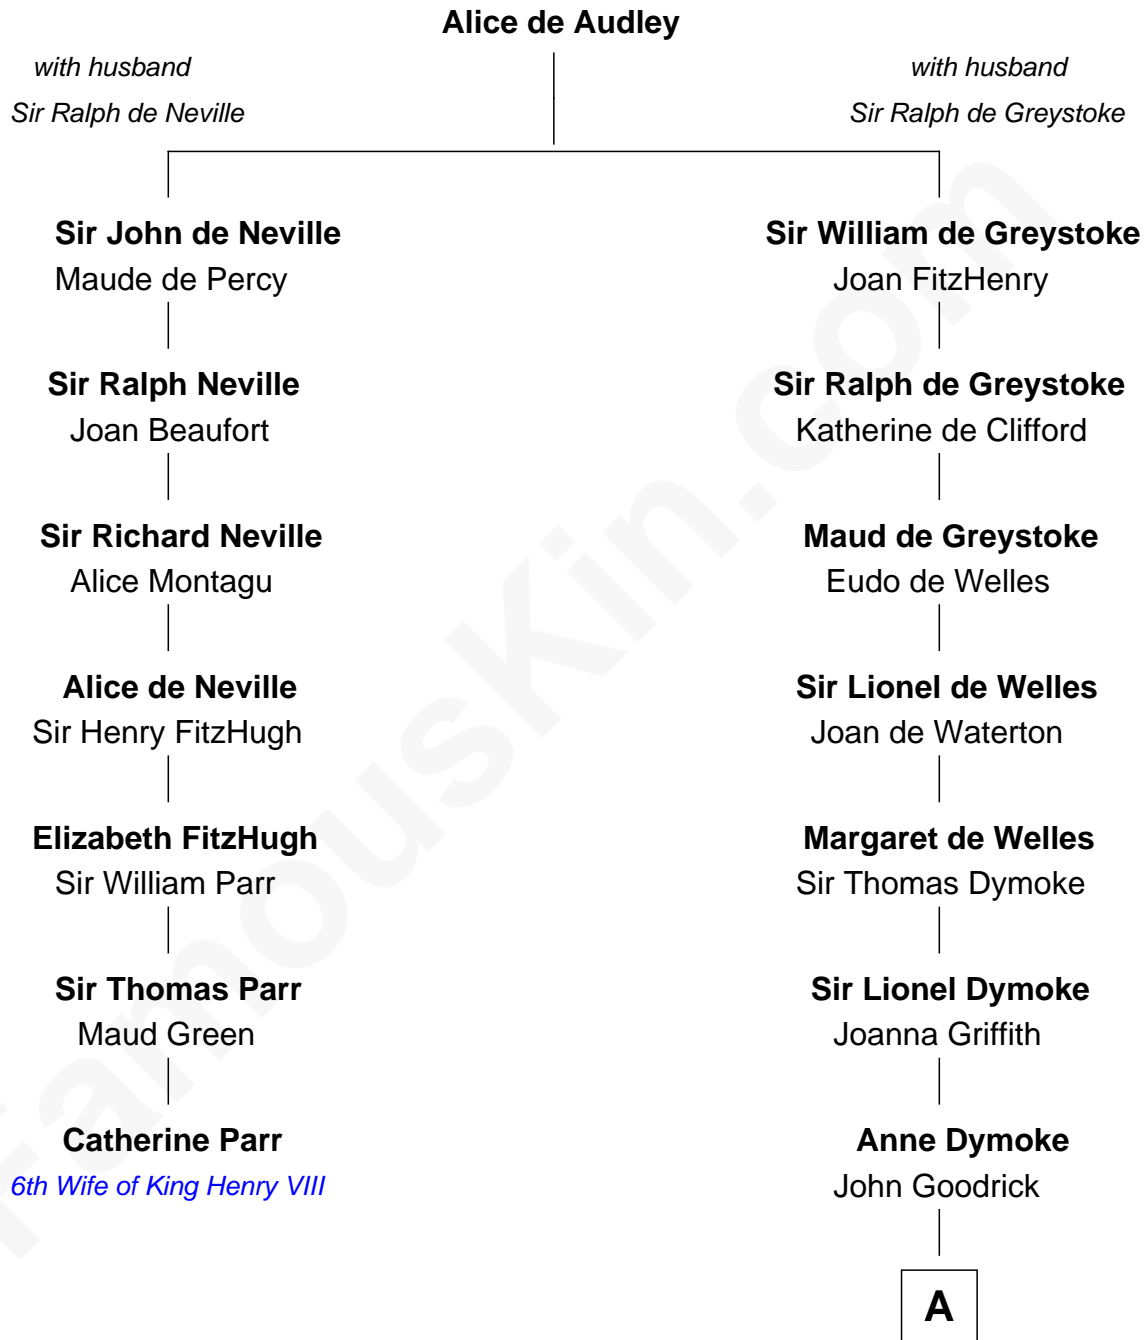

FamousKin.com Relationship Chart of

Catherine Parr

6th Wife of King Henry VIII

6th cousin 14 times removed of

Lucille Ball

TV Actress - "I Love Lucy"

A

Lionel Goodrick