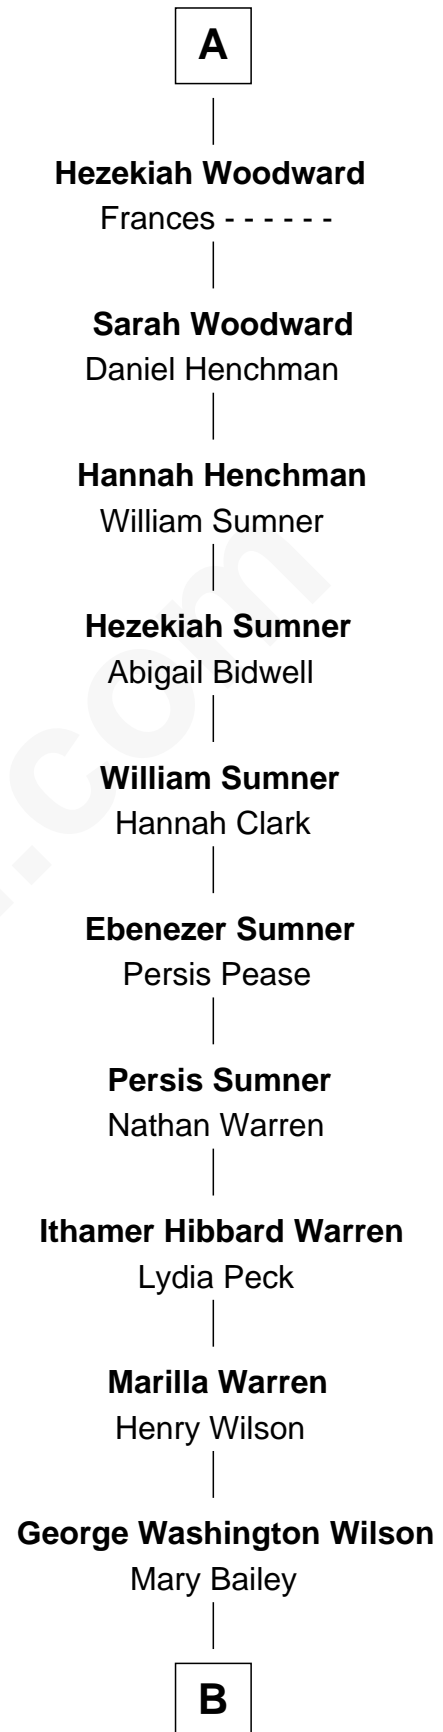

FamousKin.com Relationship Chart of

Catherine Parr

6th Wife of King Henry VIII

3rd cousin 17 times removed of

Dennis Wilson

Co-Founder of The Beach Boys

B

—
William Henry Wilson

Alta Lenora Chitwood

—
William Coral Wilson

Edith Sophia Sthole

—
Murray Gage Wilson

Audree Neva Korthof

—
Dennis Wilson

Co-Founder of The Beach Boys

FamousKin.com