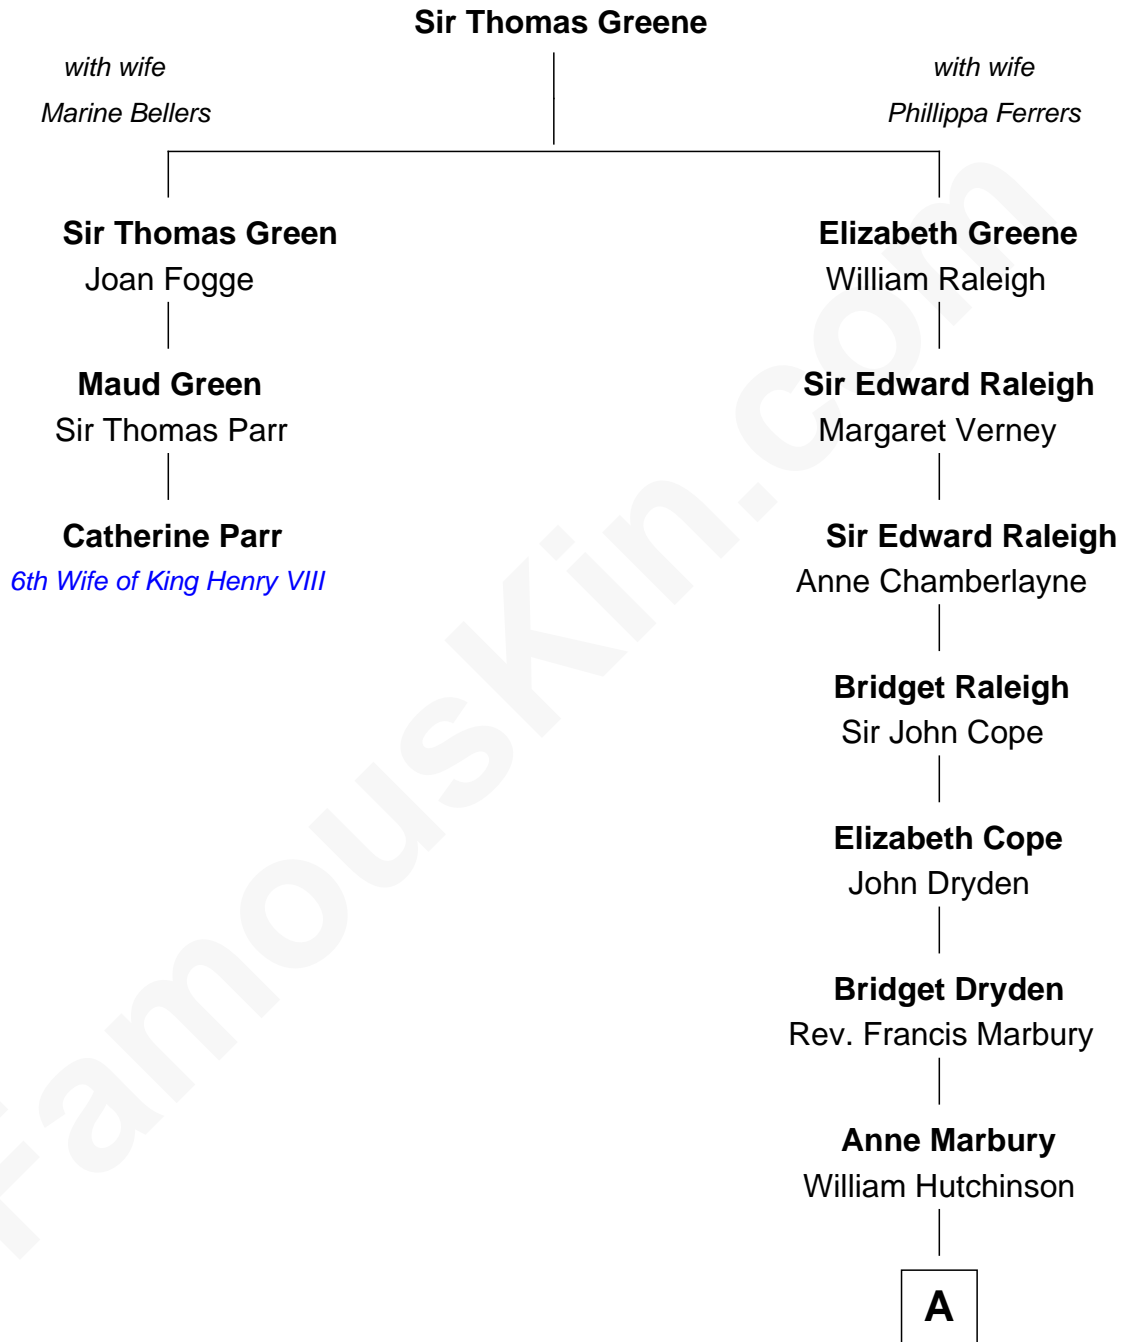

FamousKin.com Relationship Chart of

Catherine Parr

6th Wife of King Henry VIII

2nd cousin 17 times removed of

Jeb Bush

43rd Governor of Florida

A

Edward Hutchinson
Katherine Hamby

Col. Elisha Hutchinson
Hannah Hawkins

Hannah Hutchinson
John Ruck

Hannah Ruck
Theophilus Lillie

John Lillie
Abigail Breck

Anne Lillie
Samuel Howard

Harriet Howard
Samuel Prescott Phillips Fay

Samuel Howard Fay
Susan Montfort Shellman