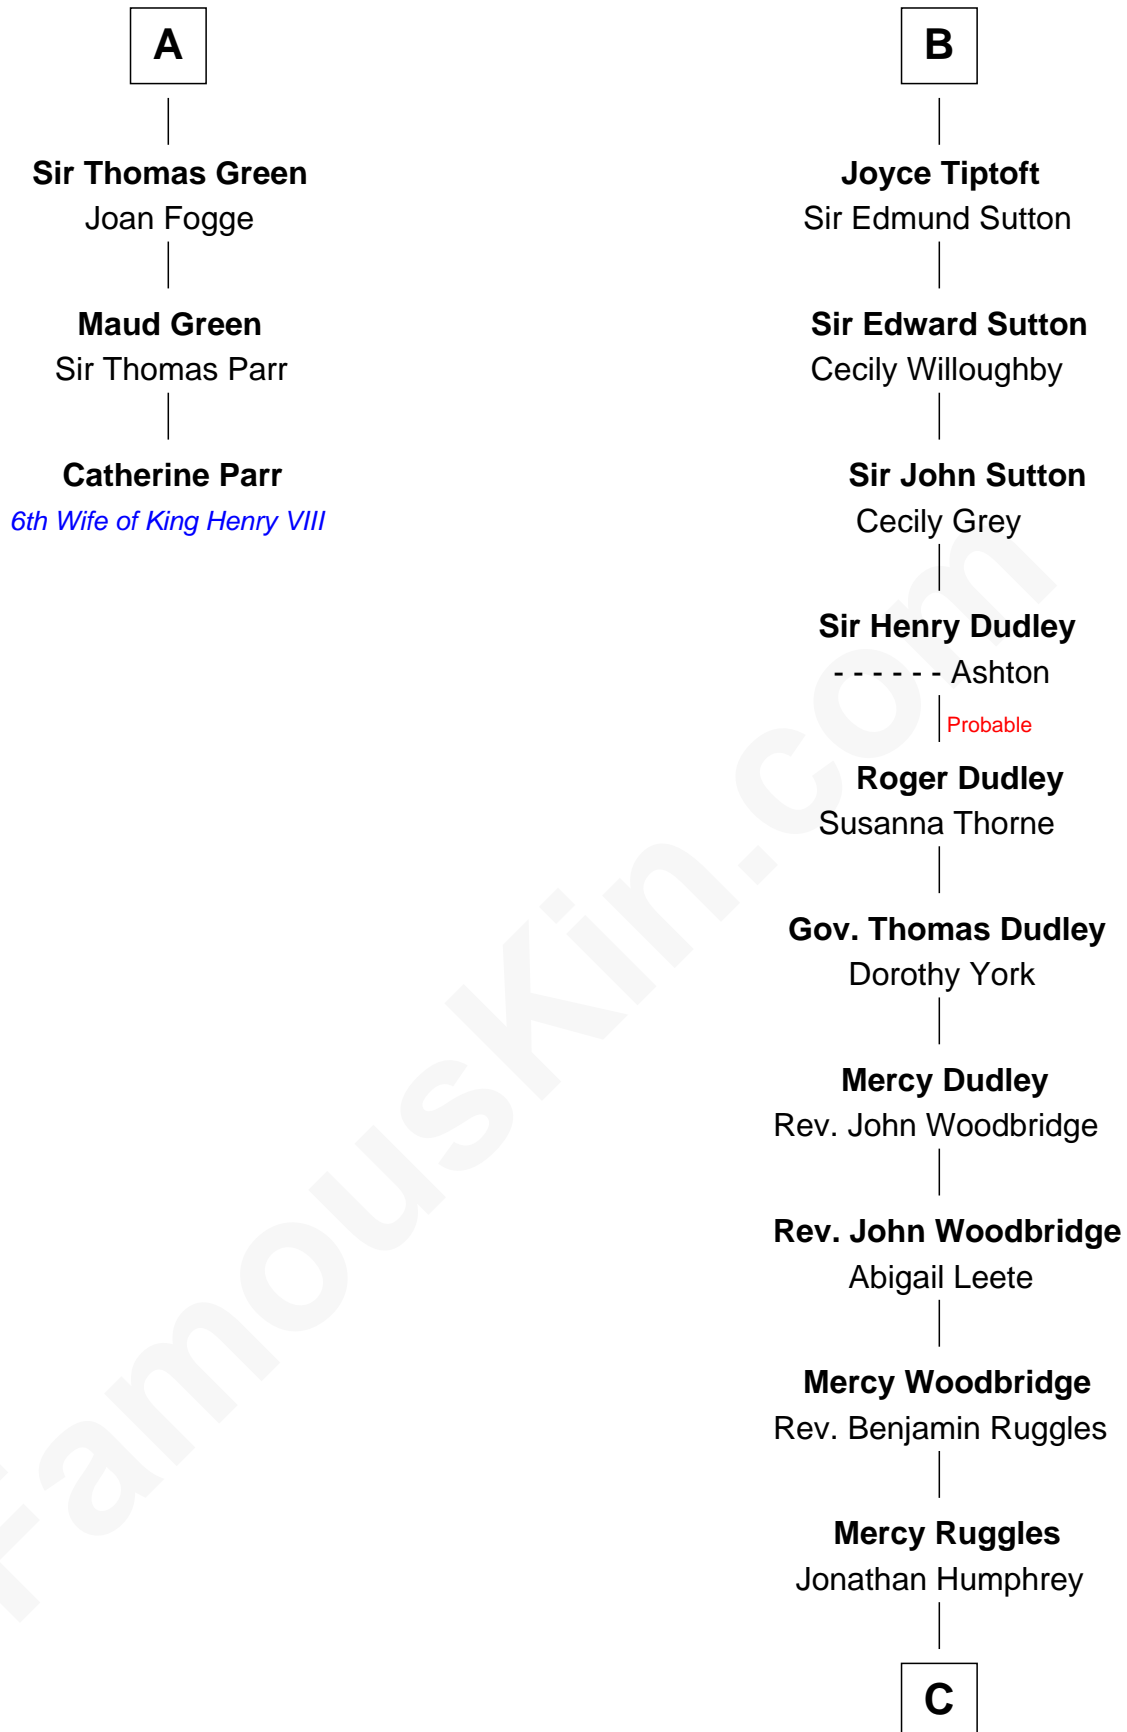

FamousKin.com Relationship Chart of

Catherine Parr

6th Wife of King Henry VIII

9th cousin 11 times removed of

John Brown

American Abolitionist

Sir John FitzGeoffrey

Isabel le Bigod

C

—
Oliver Humphrey

Sarah Garrett

—
Ruth Humphrey

Gideon Mills

—
Ruth Mills

Owen Brown

—
John Brown

American Abolitionist

FamousKin.com