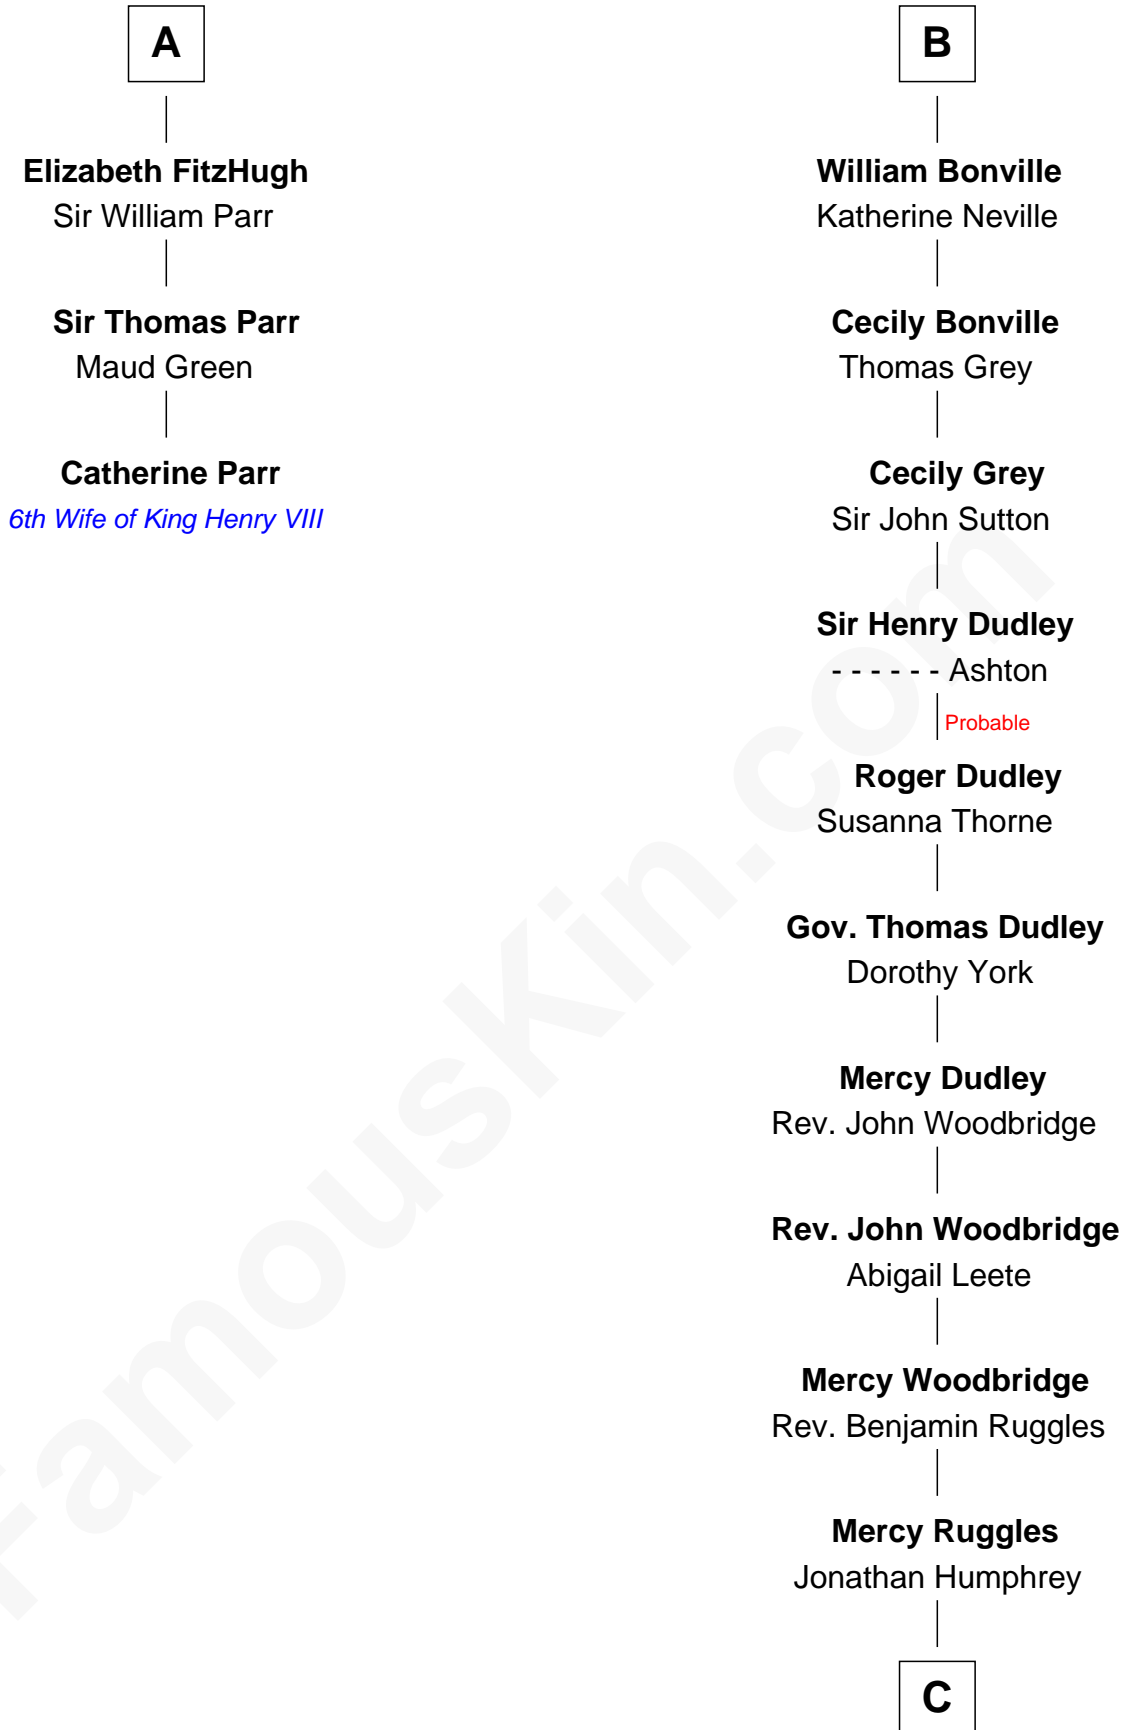

FamousKin.com Relationship Chart of

Catherine Parr

6th Wife of King Henry VIII

9th cousin 11 times removed of

John Brown

American Abolitionist

Sir William de Ros

Lucy FitzPiers

Henry FitzHugh

Elizabeth Grey

Sir William FitzHugh

Margery Willoughby

Sir Henry FitzHugh

Alice de Neville

A

Sir Robert de Ros

Sir Reynold Grey

Margaret Grey

Sir William Bonville

William Bonville

Elizabeth Harington

B

C

Oliver Humphrey

Sarah Garrett

Ruth Humphrey

Gideon Mills

Ruth Mills

Owen Brown

John Brown

American Abolitionist

FamousKin.com