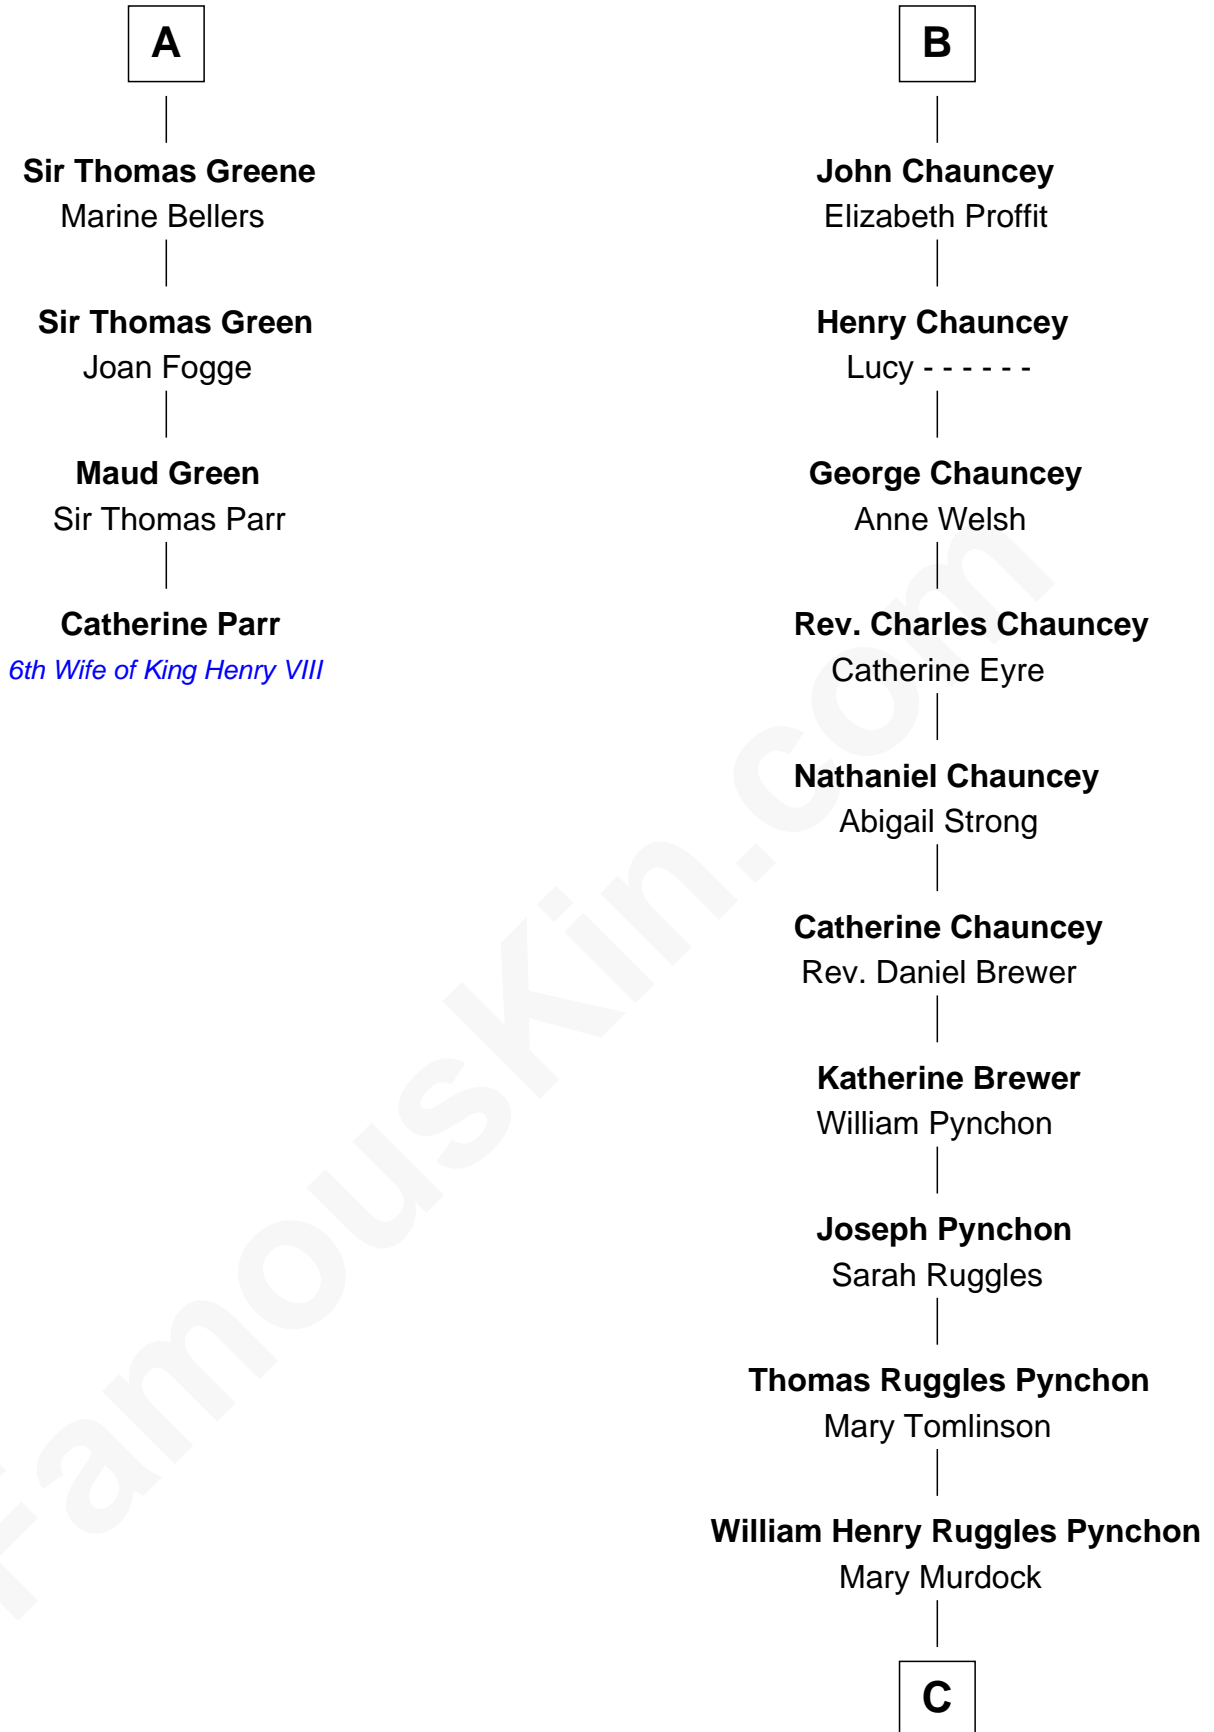

# FamousKin.com Relationship Chart of

**Catherine Parr**

*6th Wife of King Henry VIII*

10th cousin 10 times removed of

**Thomas Pynchon**

*American Novelist*

**C**

**William Lyon Pynchon**

Annie Payne Cogswell

**William Henry Chichele Pynchon**

Carrie Susan Moyses

**Thomas Ruggles Pynchon**

Catherine Frances Bennett

**Thomas Pynchon**

*Novelist*

FamousKin.com