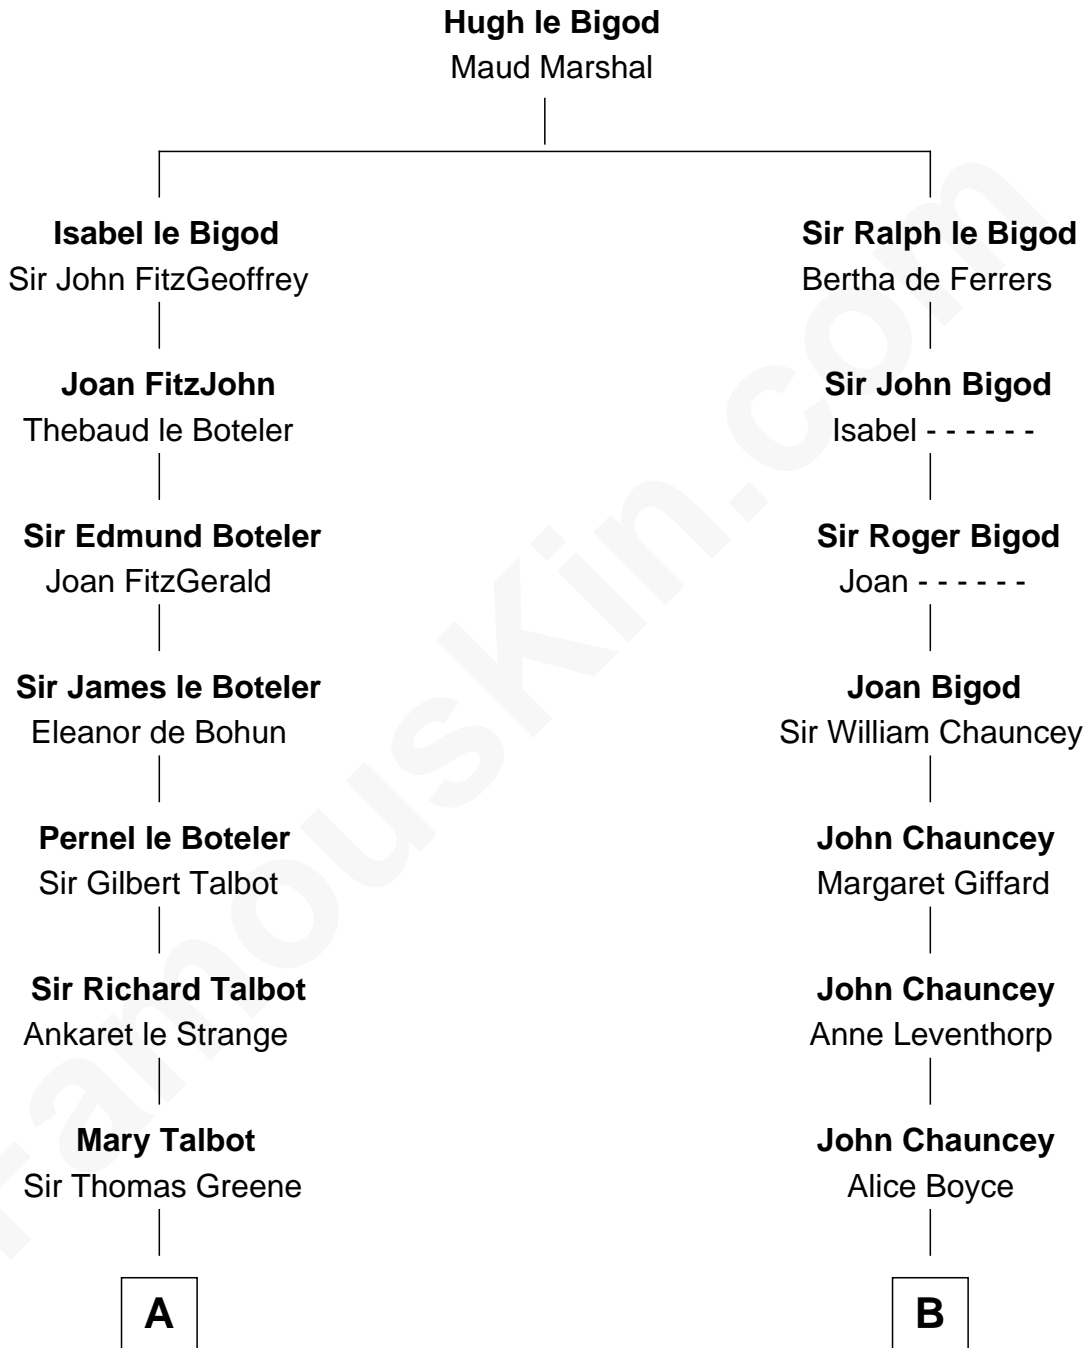

# FamousKin.com Relationship Chart of

**Catherine Parr**

*6th Wife of King Henry VIII*

10th cousin 10 times removed of

**Thomas Pynchon**

*American Novelist*

**C**

**William Lyon Pynchon**

Annie Payne Cogswell

**William Henry Chichele Pynchon**

Carrie Susan Moyses

**Thomas Ruggles Pynchon**

Catherine Frances Bennett

**Thomas Pynchon**

*Novelist*

FamousKin.com