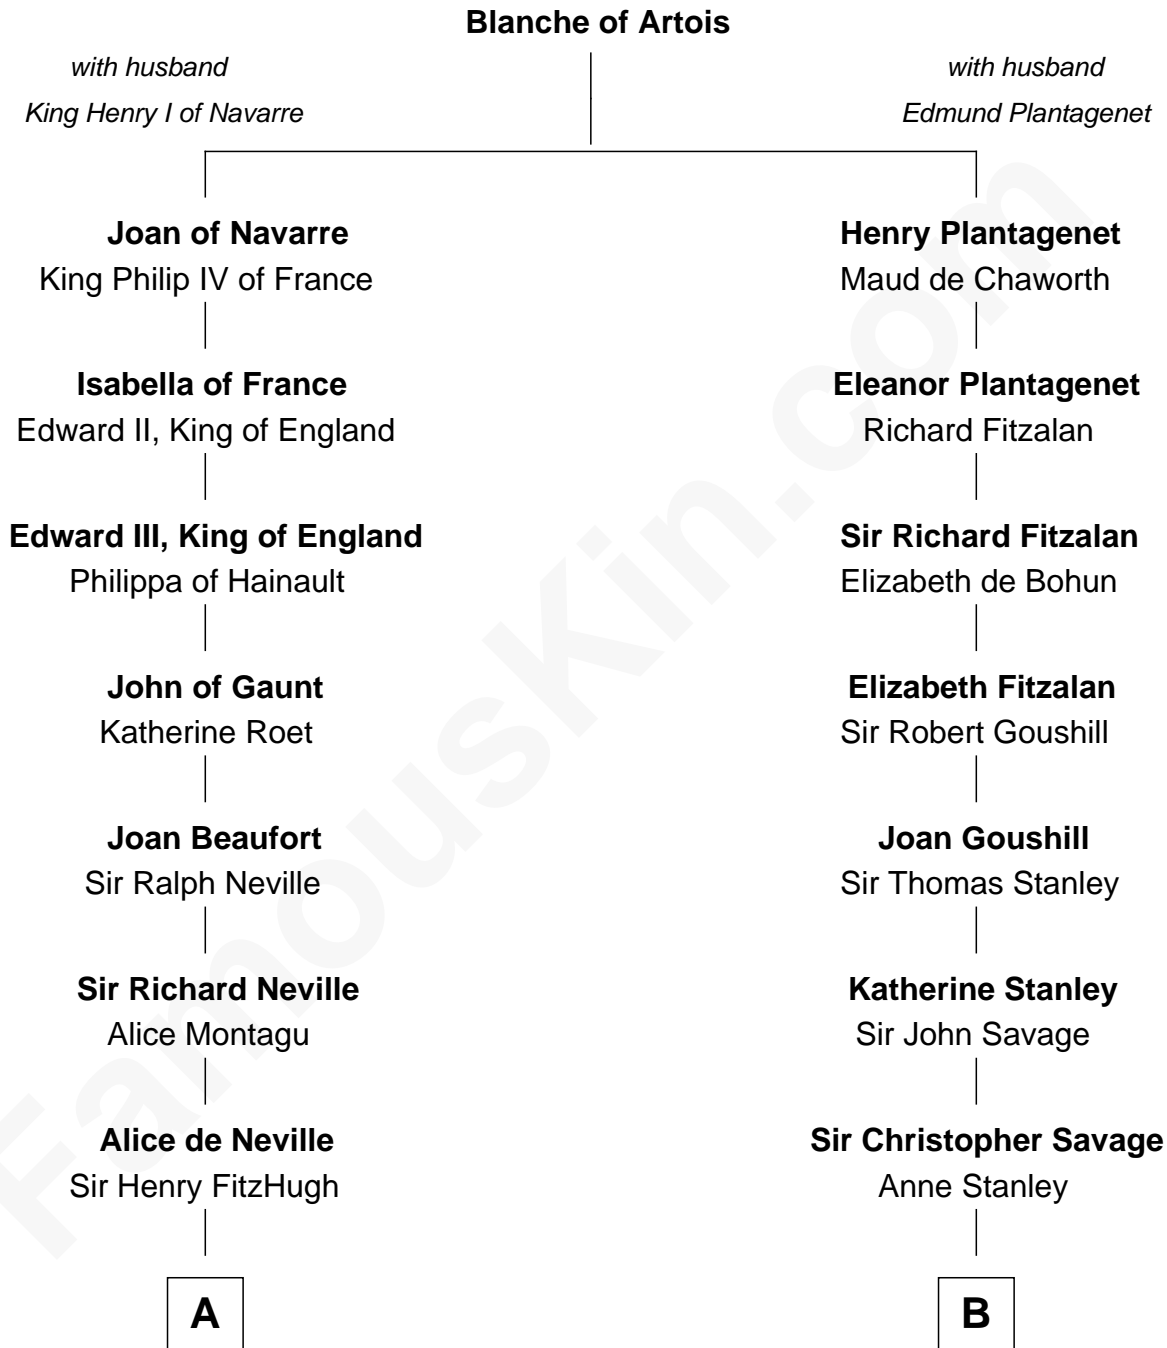

FamousKin.com Relationship Chart of

Catherine Parr

6th Wife of King Henry VIII

9th cousin 11 times removed of

Thomas Pynchon

American Novelist

A

Elizabeth FitzHugh
Sir William Parr

Sir Thomas Parr
Maud Green

Catherine Parr
6th Wife of King Henry VIII

B

Sir Christopher Savage
Anne Lygon

Bridget Savage
Anthony Bonner

Mary Bonner
William Yonge

Bridget Yonge
George Wyllys

Amy Wyllys
Maj. John Pynchon