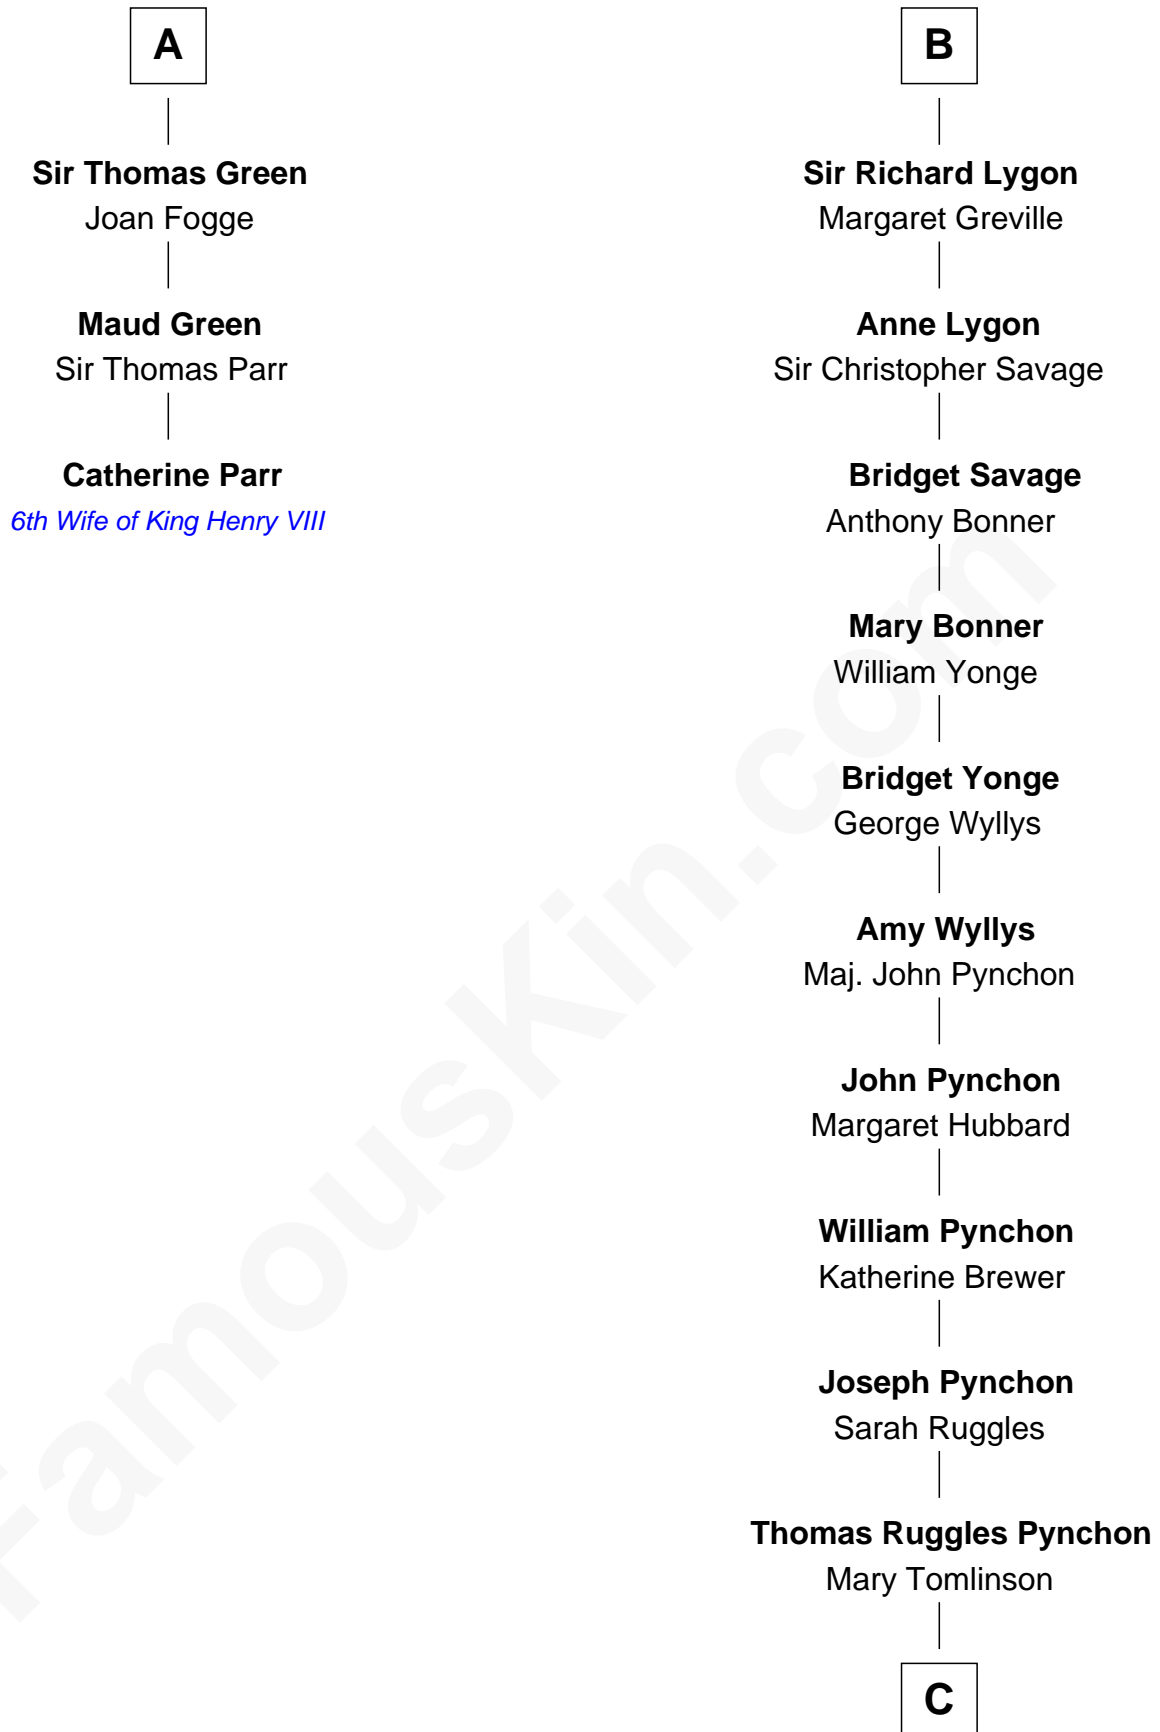

FamousKin.com Relationship Chart of

Catherine Parr

6th Wife of King Henry VIII

9th cousin 12 times removed of

Thomas Pynchon

American Novelist

C

William Henry Ruggles Pynchon

Mary Murdock

William Lyon Pynchon

Annie Payne Cogswell

William Henry Chichele Pynchon

Carrie Susan Moyses

Thomas Ruggles Pynchon

Catherine Frances Bennett

Thomas Pynchon