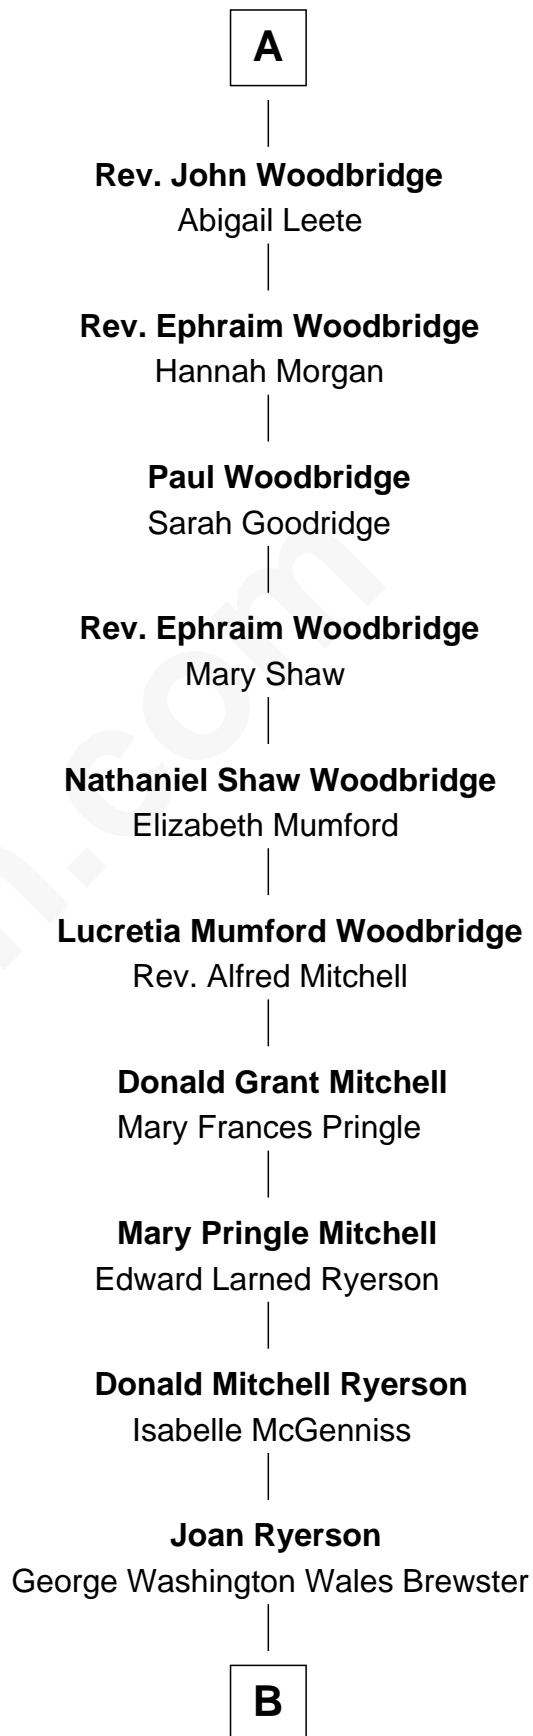

FamousKin.com Relationship Chart of

Catherine Parr

6th Wife of King Henry VIII

3rd cousin 15 times removed of

Paget Brewster

TV Actress

Sir Richard Neville

Alice Montagu

Alice de Neville

Sir Henry FitzHugh

Elizabeth FitzHugh

Sir William Parr

Sir Thomas Parr

Maud Green

Catherine Parr

6th Wife of King Henry VIII

Katherine Neville

William Bonville

Cecily Bonville

Thomas Grey

Cecily Grey

Sir John Sutton

Sir Henry Dudley

----- Ashton

Probable

Roger Dudley

Susanna Thorne

Gov. Thomas Dudley

Dorothy York

Mercy Dudley

Rev. John Woodbridge

A