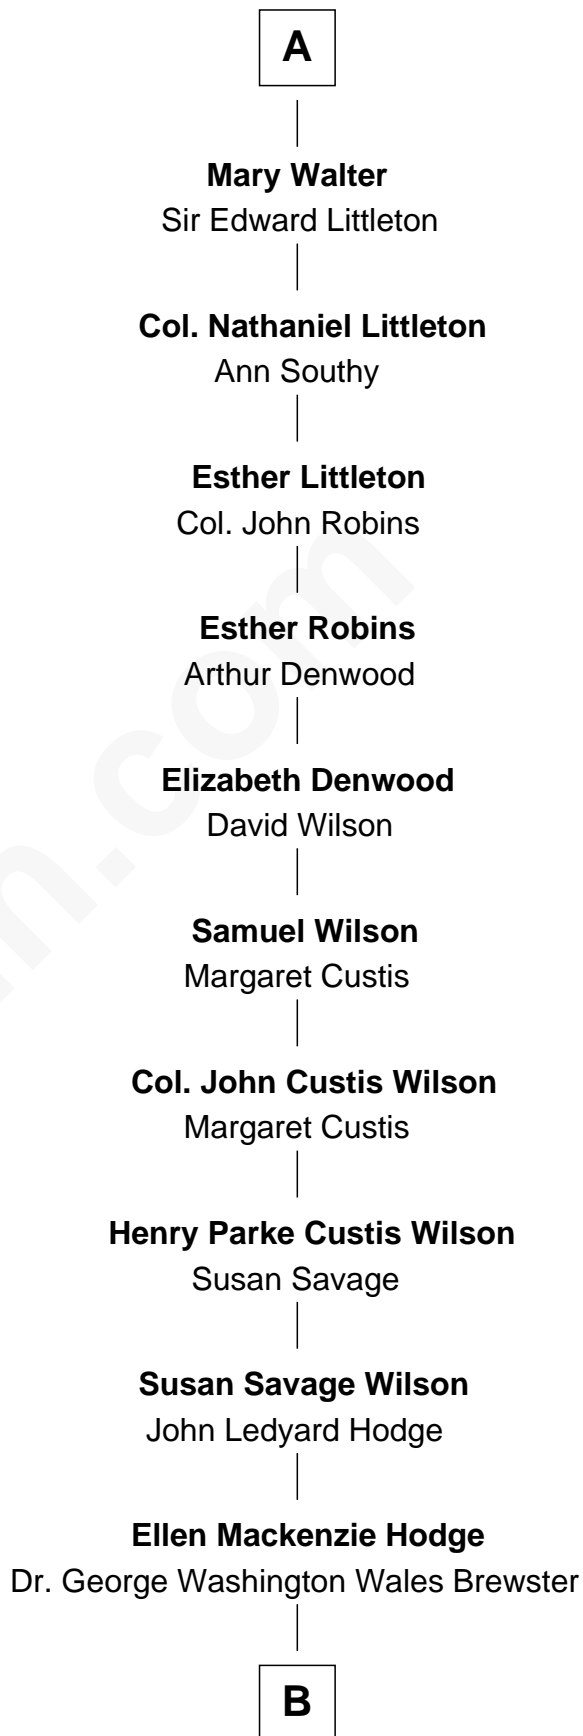

# FamousKin.com Relationship Chart of

**Catherine Parr**

*6th Wife of King Henry VIII*

3rd cousin 16 times removed of

**Paget Brewster**

*TV Actress*

**Agnes Crophull**

*with husband  
John Parr*

Elizabeth Merbery

**Sir Thomas Parr**

Maud Green

**Sir Walter Devereux**

Anne Ferrers

**Catherine Parr**

*6th Wife of King Henry VIII*

**Elizabeth Devereux**

Sir Richard Corbet

**Elizabeth Corbet**

Thomas Trentham

**Katherine Trentham**

Thomas Hackluyt

**Mary Hackluyt**

Edmund Walter

A

FamousKin.com

Paget Brewster photo by [Jonathan Reilly](#) (CC BY-SA 2.0)