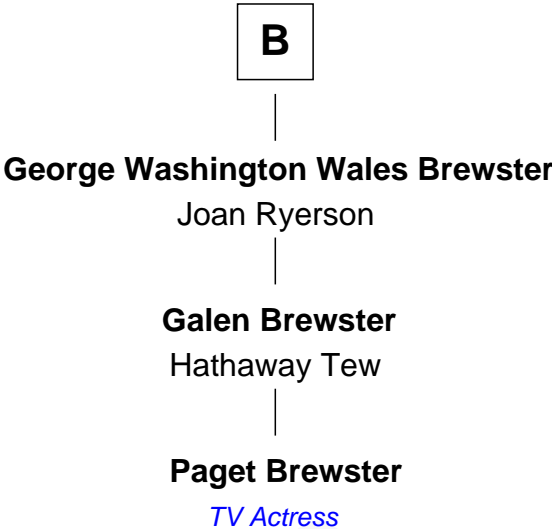

# FamousKin.com Relationship Chart of

**Catherine Parr**

*6th Wife of King Henry VIII*

3rd cousin 16 times removed of

**Paget Brewster**

*TV Actress*

**Agnes Crophull**

*with husband  
John Parr*

Elizabeth Merbery

**Sir Thomas Parr**

Maud Green

**Sir Walter Devereux**

Anne Ferrers

**Catherine Parr**

*6th Wife of King Henry VIII*

**Elizabeth Devereux**

Sir Richard Corbet

**Elizabeth Corbet**

Thomas Trentham

**Katherine Trentham**

Thomas Hackluyt

**Mary Hackluyt**

Edmund Walter

A

FamousKin.com

Paget Brewster photo by [Jonathan Reilly](#) (CC BY-SA 2.0)