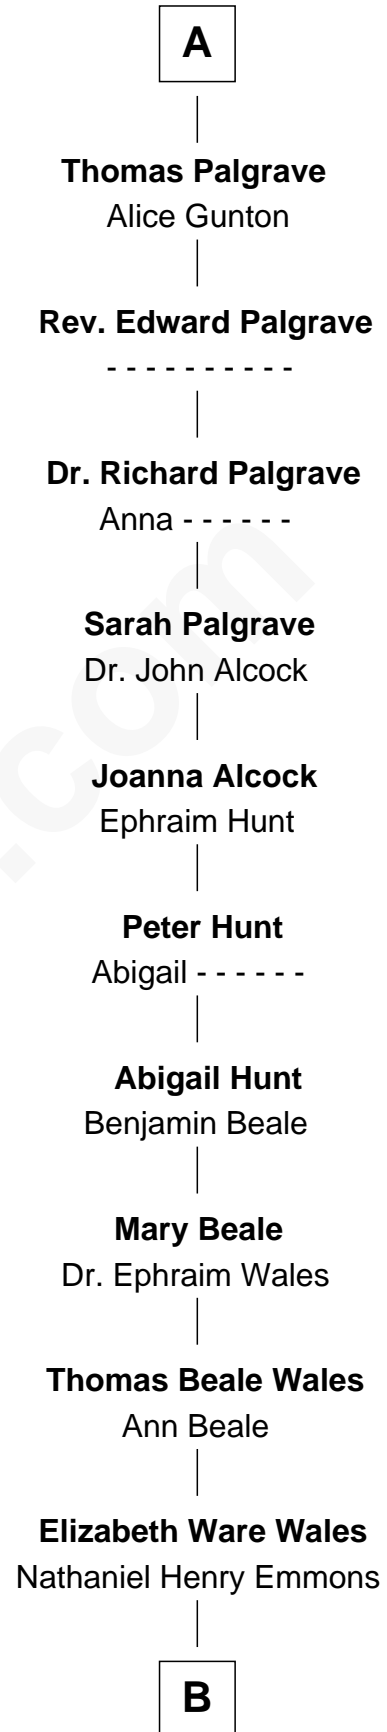

FamousKin.com

Relationship Chart of

Catherine Parr

6th Wife of King Henry VIII

6th cousin 15 times removed of

Paget Brewster

TV Actress

Edmund Fitzalan

Alice de Warenne

B

Ann Wales Emmons

Benjamin Brewster

Dr. George Washington Wales Brewster

Ellen Mackenzie Hodge

George Washington Wales Brewster

Joan Ryerson

Galen Brewster

Hathaway Tew

Paget Brewster

TV Actress

FamousKin.com